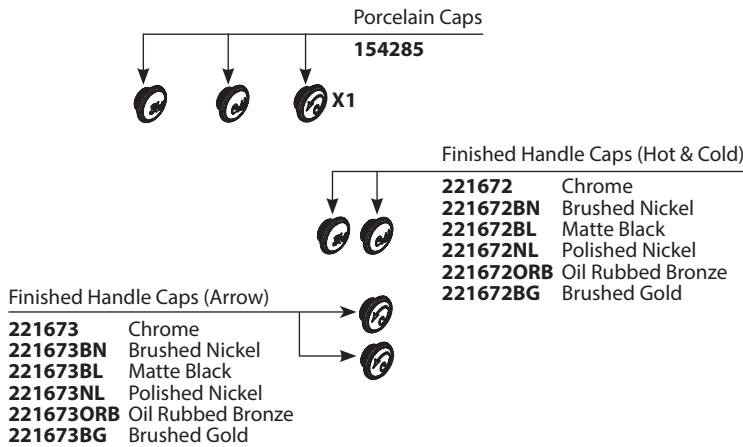

■ Order by Part Number

Weymouth™ Posi-Temp® with Integral Diverter Single-Handle Trim	
MODEL	FINISH
TS32100	Chrome
TS32100BN	Brushed Nickel
TS32100BL	Matte Black
TS32100NL	Polished Nickel
TS32100ORB	Oil Rubbed Bronze
TS32100BG	Brushed Gold

Handle Extension Kits (Control and Diverter Kit is Required)	
<b>Control Handle Kit</b>	
193114	Used for all finishes
<b>Diverter Handle Kit</b>	
192995	Used for all finishes