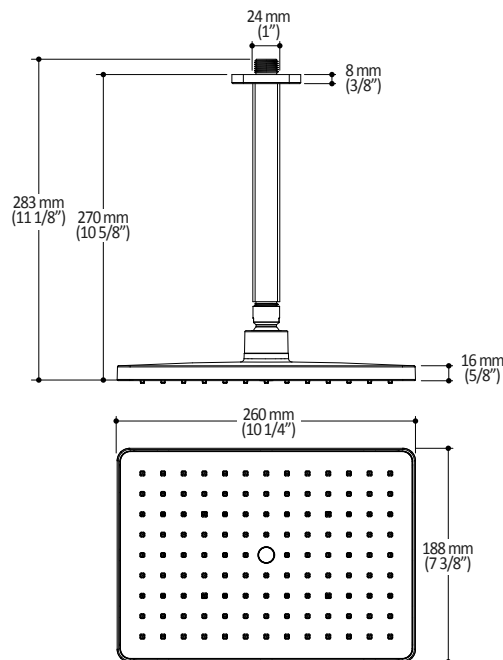

Important: Dimensions are approximated and are subject to changes. Please refer to the installation instructions.

Kalia

ONCE UPON A TIME...WATER®

1355, 2e Rue du Parc industriel
Sainte-Marie (Québec)
Canada G6E 1G9

T 418-387-9090
1-877-GO-KALIA (1-877-465-2542)
F 418 387-9089

kaliastyle.com