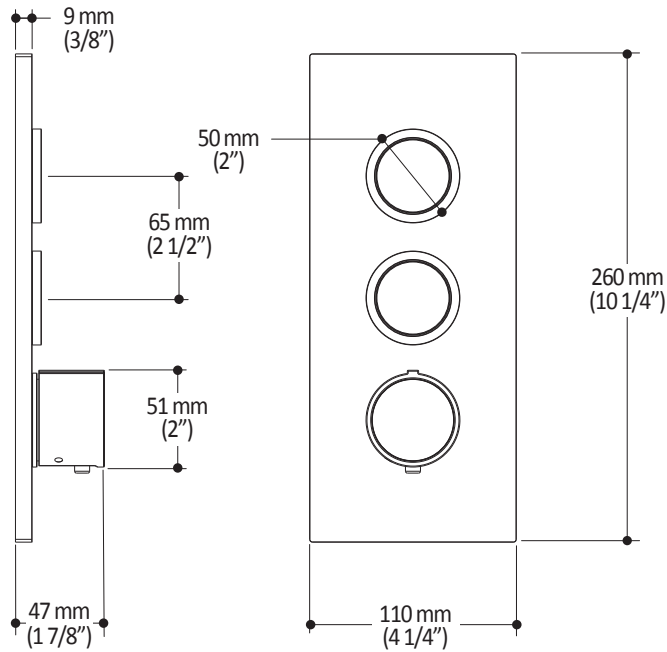

Important: Dimensions are approximated and are subject to changes. Please refer to the installation instructions.

ONCE UPON A TIME...WATER®

1355, 2nd Street, Industrial Park
Sainte-Marie (Québec)
Canada G6E 1G9

T 418-387-9090
1-877-GO-KALIA (1-877-465-2542)
F 418 387-9089

KaliaStyle.com