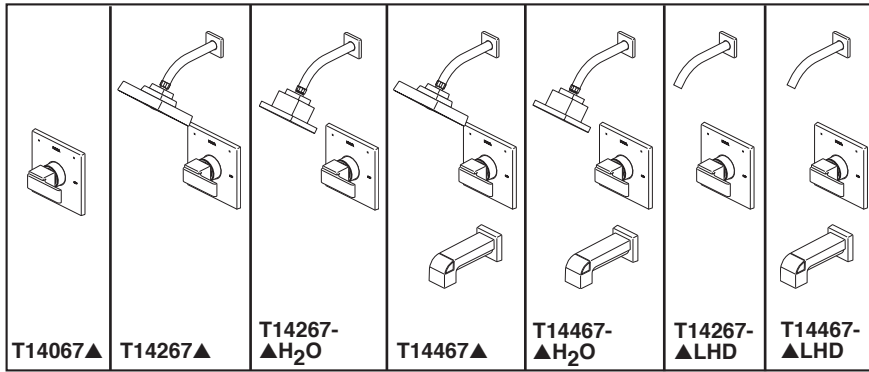

WARRANTY

- Parts and Finish - Lifetime limited warranty; or for commercial purchasers, 10 years for multi-family residential (apartments and condominiums) and 5 years for all other commercial uses, in each case from the date of purchase.
- Electronic Parts and Batteries (if applicable) - 5 years from the date of purchase; or for commercial purchasers, 1 year from the date of purchase. No warranty is provided on batteries.

COMPLIES WITH:

- ASME A112.18.1 / CSA B125.1
- Indicates compliance to ICC/ANSI A117.1 - Valve control only
- EPA WaterSense® - Applies to T14267, T14267-H₂O, T14467, T14467-H₂O, RP70171, and RP51032

Submitted Model No.: _____

Specific Features: _____