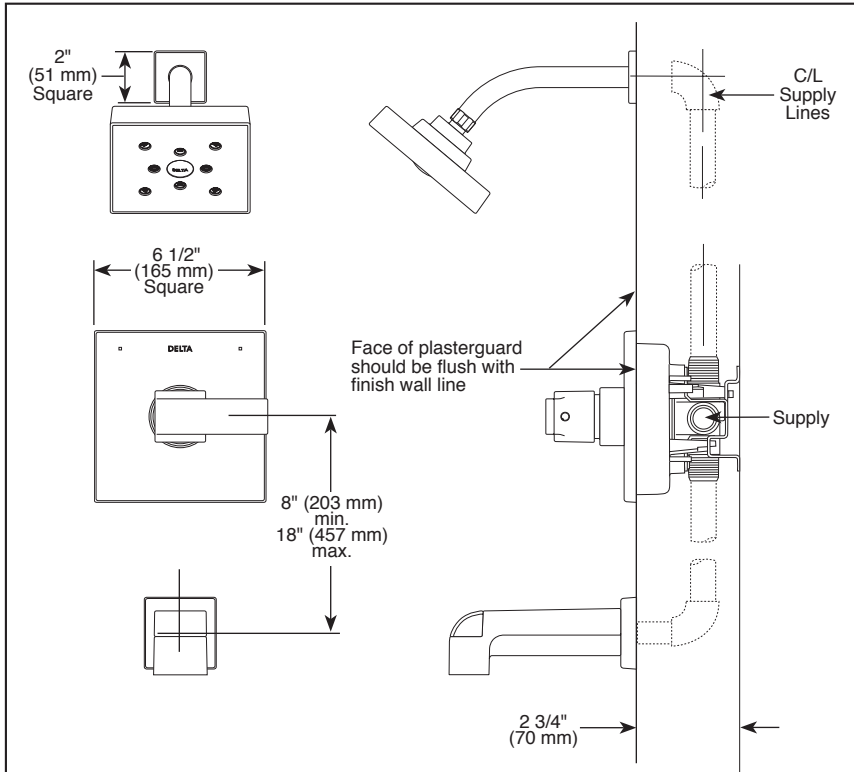

see what Delta can do™

TUB AND SHOWER FAUCET TRIM

- Ara® Bath Collection
- Valve Only (T14067)
- Shower Only (T14267)
- Tub/Shower (T14467)

FEATURES:

- Monitor® 14 Series pressure balanced single handle bath mixing valve trim
- Single function H₂Okinetic® Technology shower head

STANDARD SPECIFICATIONS:

- Maintains a balanced pressure of hot and cold water even when a valve is turned on or off elsewhere in the system
- For use with MultiChoice® Universal rough valve body (R10000 Series)
- Temperature only controlled with handle
- Field adjustable means to limit handle rotation into hot water zone
- 120° maximum handle rotation
- All parts replaceable from the front of the valve
- 1.75 gpm @ 80 psi for standard models
- 1.5 gpm @ 80 psi for models with -H₂O designation
- Tub port maximum flow rate 6.0 gpm @ 60 psi with R10000-UNBX
- Shower arm overall horizontal length = 7" (178 mm), including threaded ends
- Red/blue pad print temperature indicators on escutcheon
- Stem extension kit RP77991 can be ordered to allow for an additional 1 3/4" wall thickness. RP77991 ships with chrome escutcheon screws. For special finishes also order RP12630 escutcheon screws in desired finish.

Specific Features: _____

RP70171▲ H₂Okinetic Shower Head
1.75 GPM

H₂Okinetic Spray

RP75435▲ Pull-Up Diverter Tub Spout

RP51032▲ H₂O Water Efficient Shower Head
1.5 GPM

H₂Okinetic Spray

RP77991 Available Extension Kit