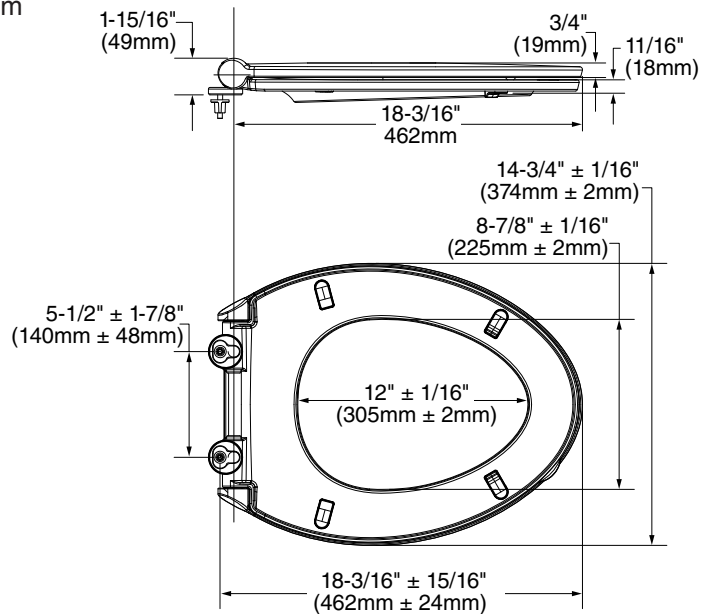

CONTEMPORARY VORMAX® ELONGATED TOILET SEAT WITH TRIVANTAGE™

CONTEMPORARY VORMAX® ELONGATED TOILET SEAT WITH TRIVANTAGE™

5055A.65C Elongated toilet seat with TriVantage™ and EverTight™ Bumpers

- Bottom mount transitional styled solid plastic seat
- EVER-TITE™ Stabilizing Hinge for CleanCurve® rim and to prevent the seat from shifting side to side
- Slow-close hinge for user convenience
- Seat can be removed from bowl with the push of a button allowing for easy removal and reattachment of seat without tools for quick and easy cleaning
- Fits VorMax® style bowls with slim rims
- Seat includes bottom mount hardware
- Includes **EverClean®** surface which inhibits the growth of stain and odor causing bacteria, mold, and mildew on the surface
- Sanitary lift tab allows user to raise seat without touching it.

SHOWN: CONVENIENT SLOW-CLOSE FEATURE

SHOWN: TWO PUSH BUTTON LIFT OFF FEATURE

AVAILABLE REPLACEMENT PARTS

- **760218-101.XXX0A** Seat Mounting Kit includes bottom mounting hinge pins and color matched caps.