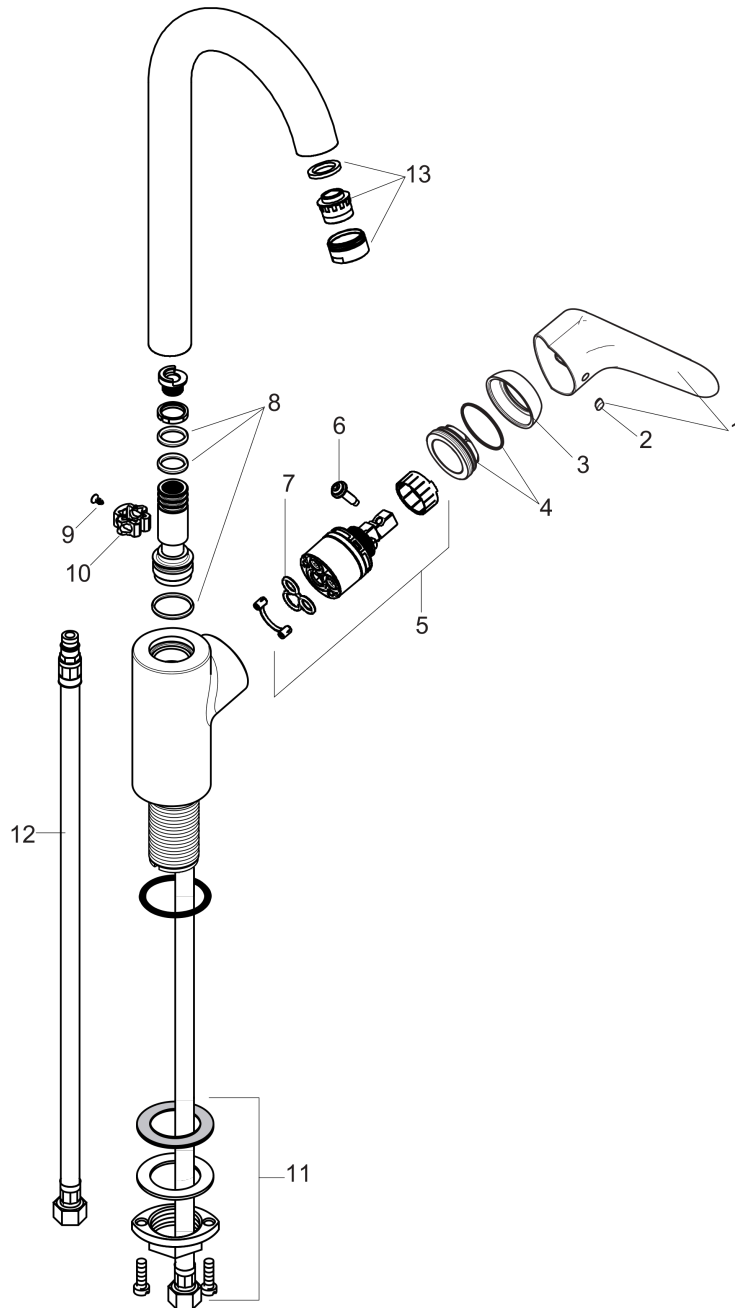

**Focus**  
**Bar Faucet, 1.5 GPM**  
 Finish: **Chrome** Part no. : **04507001**

**Description**

**Features**

- Swivel range 150°
- Aerated spray
- Deck-mounted
- Maximum flow rate : 1.5 GPM
- Ceramic cartridge
- G 3/8 hose connections
- Connection hoses, mounting set, assembly instruction

**Item details**

List Price \$ 518.00

**Technology**

**Compliance / Sustainability**

**Product image**

**Scale drawing**

**Focus**

**Bar Faucet, 1.5 GPM**

Finish: **Chrome** Part no. : **04507001**

**Exploded drawing**

Year of production: >10/18

**Focus**

**Bar Faucet, 1.5 GPM**

Finish: **Chrome** Part no. : **04507001**

**Spare parts list**

Year of production: >10/18

Pos.	Description	Part no.	Price	PU
1	handle	98460000	-	1
2	screw cover	96338000	-	1
3	flange	95498000	-	1
4	nut	97209000	-	1
5	cartridge, assy	92730000	-	1
6	locking screw for handle	95140000	-	1
7	seal	95008000	-	1
8	sealing set	92646000	-	1
9	screw	97662000	-	1
10	axialring	97558000	-	1
11	fixing set (Ø 34)	95049000	-	1
12	connection hose 35½" M8x0,75 3/8"	96316001	-	1
13	aerator M24x1 (5 l/min)	88744000	-	1