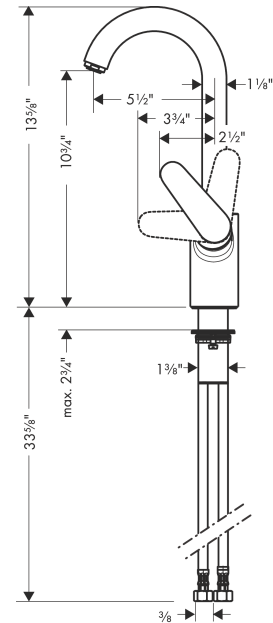

**Focus**  
**Bar Faucet, 1.5 GPM**  
 Finish: **Chrome** Part no. : **04507001**

**Description**

**Features**

- Swivel range 150°
- Aerated spray
- Deck-mounted
- Maximum flow rate : 1.5 GPM
- Ceramic cartridge
- G 3/8 hose connections
- Connection hoses, mounting set, assembly instruction

**Item details**

List Price \$ 518.00

**Technology**

**Compliance / Sustainability**

**Product image**

**Scale drawing**

**Focus**

**Bar Faucet, 1.5 GPM**

Finish: **Chrome** Part no. : **04507001**

**Exploded drawing**

Year of production: >10/18

**Focus**

**Bar Faucet, 1.5 GPM**

Finish: **Chrome** Part no. : **04507001**

**Spare parts list**

Year of production: >10/18

Pos.	Description	Part no.	Price	PU
1	handle	98460000	-	1
2	screw cover	96338000	-	1
3	flange	95498000	-	1
4	nut	97209000	-	1
5	cartridge, assy	92730000	-	1
6	locking screw for handle	95140000	-	1
7	seal	95008000	-	1
8	sealing set	92646000	-	1
9	screw	97662000	-	1
10	axialring	97558000	-	1
11	fixing set (Ø 34)	95049000	-	1
12	connection hose 35½" M8x0,75 3/8"	96316001	-	1
13	aerator M24x1 (5 l/min)	88744000	-	1