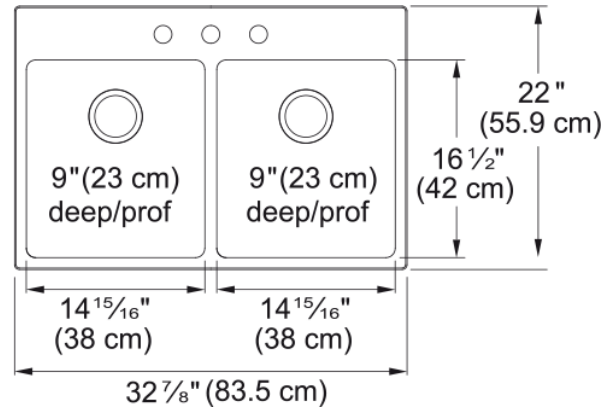

Brookmore Drop In Sink - BDL2233-9-3 | 101.0636.968

Brookmore Collection 33-in x 22-in Drop in Double Bowl Stainless Steel Kitchen Sink. The Brookmore stainless steel sink collection will create something truly unique that fits both prepping and cleaning needs. Made with high-quality 18-gauge stainless steel with a rich chromium content that helps shield the material from corrosion and prevents bacterial growth. This sink features the EZ Torque™ simplified fastener system that lets you quickly drop and drill your sink into place, securely locking the sink to the countertop. The spacious 9" deep bowls are perfect for soaking and washing stacks of dishes, and the sound-dampening system goes to work to reduce the noise caused by a garbage disposal or running water.

Aspect

Sink type	Sink
Type of material	Stainless steel
Number of bowls	2
Color	Steel
Surface finish	Pearl

Product Dimensions

Exterior size: right to left	32.874
Exterior size: front to back	22.008
Large bowl size: right to left	14.961
Large bowl size: front to back	16.535
Large bowl: depth	9.055
Small bowl size: right to left	14.961
Small bowl size: front to back	16.535
Small bowl: depth	9.055

Installation

Minimum cabinet size	36"
----------------------	-----

Product specifications

Installation type	Topmount / drop in
Drain hole	3 1/2"
Position of drainer	No drainer

Product identification

Product brand	Kindred
Collection	Brookmore
Certified by	IAPMO