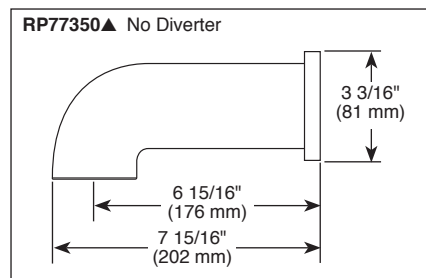

Submitted Model No.: _____

Specific Features: _____

FEATURES:

- Monitor® 14 Series pressure balanced single handle bath mixing valve trim
- Single function H₂Okinetic® Technology showerhead

STANDARD SPECIFICATIONS:

- Maintains a balanced pressure of hot and cold water even when a valve is turned on or off elsewhere in the system
- For use with MultiChoice® Universal rough valve body (R10000 Series)
- Temperature only controlled with handle
- Field adjustable means to limit handle rotation into hot water zone
- 120° maximum handle rotation
- Maximum 1.75 gpm @ 80 psi, 6.6 L/min @ 550 kPa
- Red/blue pad print temperature indicators on escutcheon
- "LHD" models indicate less showerhead
- 1/2" CWT slip-on spout adapter
- Stem extension kit RP77991 can be ordered to allow for an additional 1 3/4" wall thickness. RP77991 ships with chrome escutcheon screws. For special finishes also order RP12630 escutcheon screws in desired finish.

WARRANTY

- Lifetime limited warranty on parts (other than electronic parts and batteries) and finishes; or, for commercial users, for 5 years from date of purchase.
- 5 year limited warranty on electronic parts (other than batteries); or, for commercial users, for 1 year from the date of purchase. No warranty is provided on batteries.

COMPLIES WITH:

- ASME A112.18.1 / CSA B125.1
- ASSE 1016
- Indicates compliance to ICC/ANSI A117.1 - Valve control only
- EPA WaterSense®

Delta reserves the right (1) to make changes in specifications and materials, and (2) to change or discontinue models, both without notice or obligation. Dimensions are for reference only. See current full-line price book or www.deltafaucet.com for finish options and product availability.

DSP-B-T14059 Rev. K

Delta Faucet Company
55 E. 111th Street, Indianapolis, IN 46280
350 South Edgeware Road, St. Thomas, ON N5P 4L1
© 2017 Delta Faucet Company