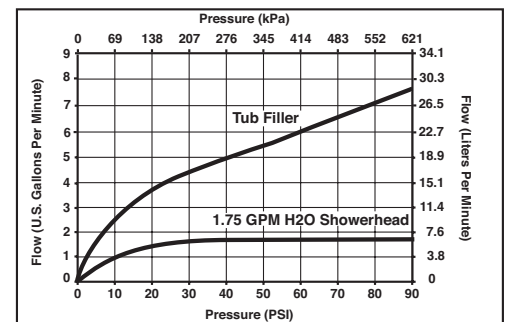

Submitted Model No.: _____

Specific Features: _____

FEATURES:

- Monitor® 14 Series pressure balanced single handle bath mixing valve trim
- Single function H₂Okinetic® Technology showerhead

STANDARD SPECIFICATIONS:

- Maintains a balanced pressure of hot and cold water even when a valve is turned on or off elsewhere in the system
- For use with MultiChoice® Universal rough valve body (R10000 Series)
- Temperature only controlled with handle
- Field adjustable means to limit handle rotation into hot water zone
- 120° maximum handle rotation
- Maximum 1.75 gpm @ 80 psi, 6.6 L/min @ 550 kPa
- Red/blue pad print temperature indicators on escutcheon
- "LHD" models indicate less showerhead
- 1/2" CWT slip-on spout adapter
- Stem extension kit RP77991 can be ordered to allow for an additional 1 3/4" wall thickness. RP77991 ships with chrome escutcheon screws. For special finishes also order RP12630 escutcheon screws in desired finish.

WARRANTY

- Lifetime limited warranty on parts (other than electronic parts and batteries) and finishes; or, for commercial users, for 5 years from date of purchase.
- 5 year limited warranty on electronic parts (other than batteries); or, for commercial users, for 1 year from the date of purchase. No warranty is provided on batteries.

COMPLIES WITH:

- ASME A112.18.1 / CSA B125.1
- ASSE 1016
- Indicates compliance to ICC/ANSI A117.1 - Valve control only
- EPA WaterSense®

Delta reserves the right (1) to make changes in specifications and materials, and (2) to change or discontinue models, both without notice or obligation. Dimensions are for reference only. See current full-line price book or www.deltafaucet.com for finish options and product availability.

DSP-B-T14059 Rev. K

Delta Faucet Company
55 E. 111th Street, Indianapolis, IN 46280
350 South Edgeware Road, St. Thomas, ON N5P 4L1
© 2017 Delta Faucet Company