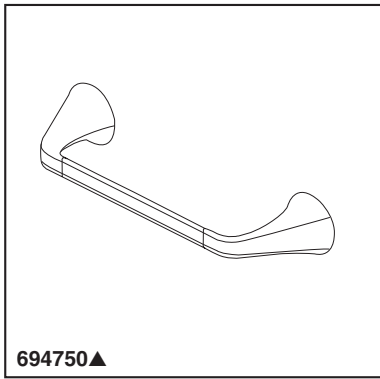

## ACCESSORIES

- Sotria™ Bath Collection
- 8" Towel Bar

694750▲

Submitted Model No.: \_\_\_\_\_

Specific Features: \_\_\_\_\_