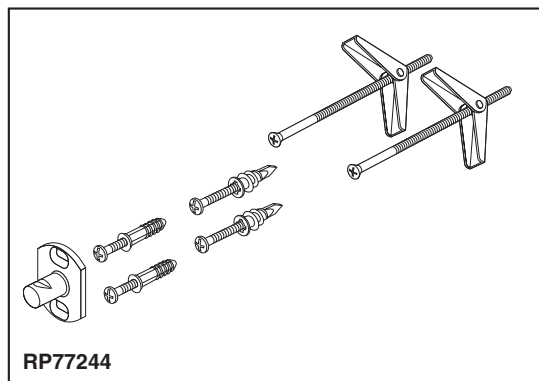

BRIZO®

ACCESSORIES

- Sotria™ Bath Collection
- 8" Towel Bar

694750▲

Submitted Model No.: _____

Specific Features: _____

STANDARD SPECIFICATIONS:

- Wood blocking is preferable behind all wall surfaces. If wood blocking is not available, try finding a wood stud to anchor at least one end of this accessory.
- Mounting hardware and mounting instructions included with product.
- Note: Plastic anchors, screws, toggle bolts, and mounting brackets are included with the mounting hardware.

▲ Designate proper finish suffix

RP77244

RP70613

WARRANTY

- Lifetime limited warranty on parts (other than electronic parts and batteries) and finishes; or, for commercial users, for 5 years from date of purchase.
- 5 year limited warranty on electronic parts (other than batteries); or, for commercial users, for 1 year from the date of purchase. No warranty is provided on batteries.