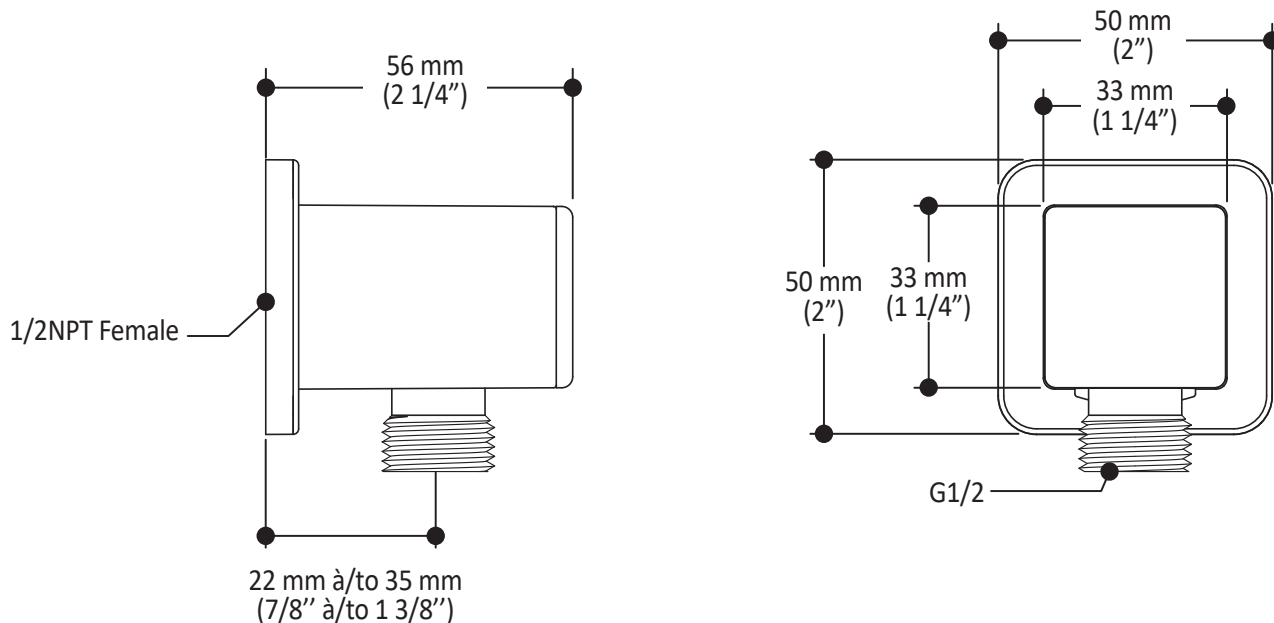

Important: Dimensions are approximated and are subject to changes. Please refer to the installation instructions.

Kalia

ONCE UPON A TIME...WATER®

1355, 2nd Street, Industrial Park
Sainte-Marie (Québec)
Canada G6E 1G9

T 418-387-9090
1-877-GO-KALIA (1-87- 465-2542)
F 418 387-9089

KaliaStyle.com