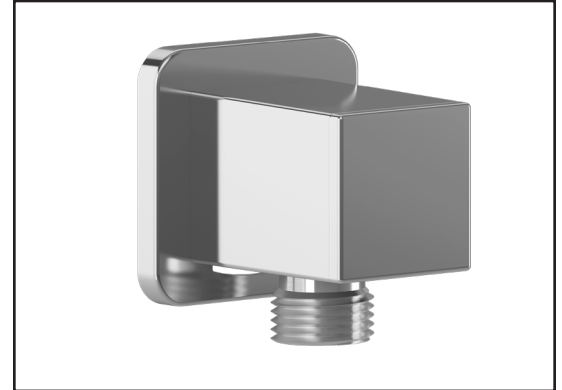

Kalia

ONCE UPON A TIME...WATER®

106193 Wall Outlet

SPÉCIFICATIONS

Features

- Female water inlet 1/2NPT
- Male water outlet G1/2
- Connector adjustable in depth
- PVD finish (Physical Vapour Deposit): A high technology process that protects the surface finish for increased durability

Colors (Finishes)

- Chrome: 106193-110
- Pure nickel PVD: 106193-125
- Matte black: 106193-160

Installation Notes

This product must be installed following the installation instructions provided.

WARRANTY

Kalia Inc. guarantees all aspects of its products to be free of defects in material and workmanship for normal residential use. **Refer to the warranty included with the Kalia products for details.**