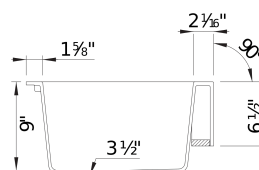

Optional Accessories

Sink Grid	406534
Beech Cutting Board	235010
Floating Grid	406533
CapFlow Strainer Cover	517666

Warranty

Limited lifetime warranty on all sinks and faucets. One-year warranty on all accessories and soap dispensers.

Code/Standards Compliance

BLANCO sinks and faucets are third-party tested and certified to CSA, cUPC, ANSI/ASME, IAPMO and NSF standards and listed by applicable certification bodies. For more information on individual product listings, contact our office or listing organization.

Need support? Learn more by watching our sink & faucet How-to videos:

<https://www.blanco.com/ca-en/support/how-to-videos/how-to-videos-for-sinks/>

BLANCO Canada Inc
100 Corporation Drive
Brampton ON L6S 6B5

Tel & Fax

Tel: 905-494-2400 Toll free: 1-877-425-2626

Fax: 905-494-2425 Toll free: 1-877-825-2626