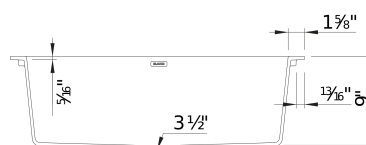

### Design and planning tips

- Min cabinet size: 30 in ( 760 mm )
- Bowl Depth: 9 in ( 229.0 mm )
- Apron front height: 6 1/2 in

### Specifications:

3 1/2" (90 mm) stainless steel strainers

Cabinet template

Installation instructions

Limited Lifetime Warranty

Depending on cabinet construction, a different cabinet size may be required. Consult the cabinet manufacturer.