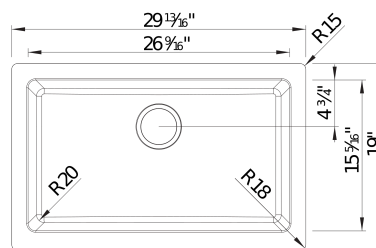

### Design and planning tips

- Min cabinet size: 30 in ( 760 mm )
- Bowl Depth: 9 in ( 229.0 mm )
- Apron front height: 6 1/2 in

### Specifications:

3 1/2" (90 mm) stainless steel strainers

Cabinet template

Installation instructions

Limited Lifetime Warranty

Depending on cabinet construction, a different cabinet size may be required. Consult the cabinet manufacturer.