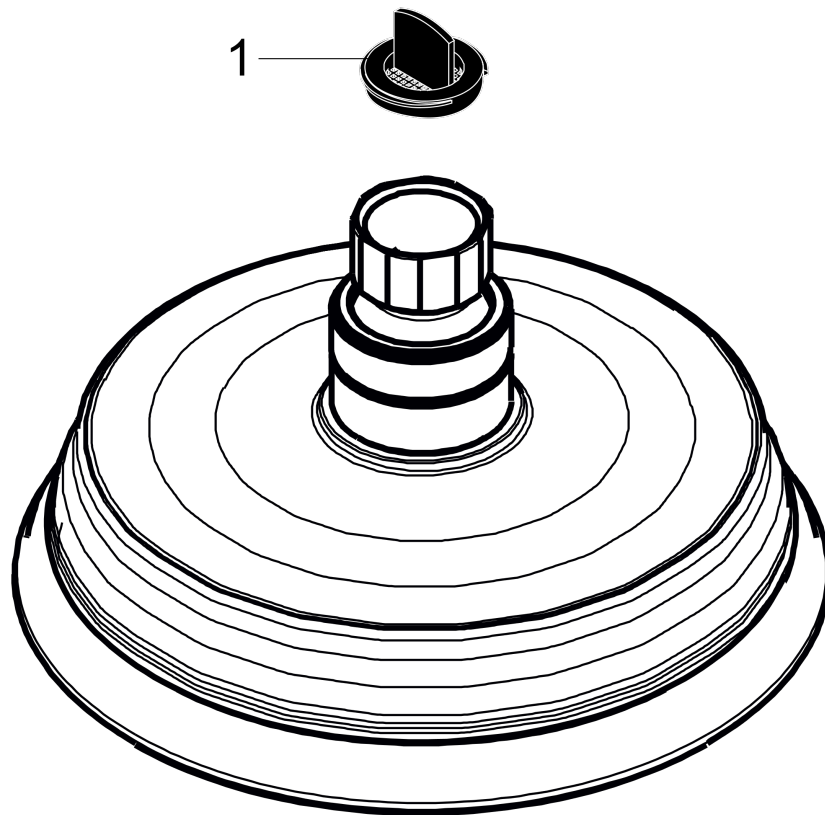

**Croma 100 Classic
Showerhead 3-Jet, 2.5 GPM**

Finishes : **rubbed bronze** Part no. : **04070920**

Description

Features

- Spray modes: Full, Pulsating Massage, Intense Turbo
- 75 no-clog spray channels
- Flow: 2.5 GPM (9.5 L/Min)

Technology

Product image

Scale drawing

Croma 100 Classic
Showerhead 3-Jet, 2.5 GPM

Finishes : **rubbed bronze** Part no. : **04070920**

Exploded drawing

Year of production: >01/08

**Croma 100 Classic
Showerhead 3-Jet, 2.5 GPM**

Finishes : **rubbed bronze** Part no. : **04070920**

Spare parts list

Year of production: >01/08

Pos.	Description	Part no.	PC	PU
1	filter packing	96477000	0	1