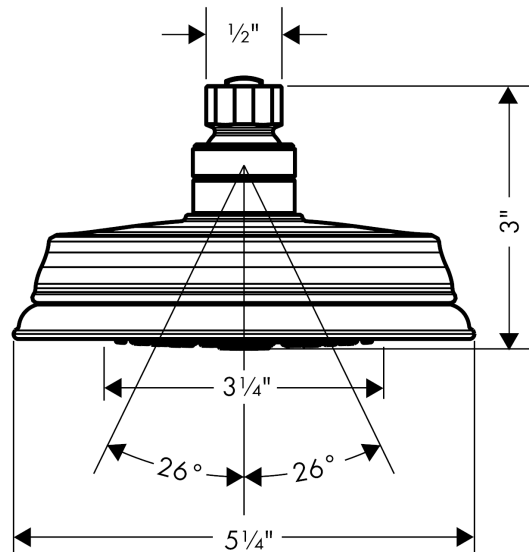

**Croma 100 Classic
Showerhead 3-Jet, 2.5 GPM**

Finishes : **rubbed bronze** Part no. : **04070920**

Description

Features

- Spray modes: Full, Pulsating Massage, Intense Turbo
- 75 no-clog spray channels
- Flow: 2.5 GPM (9.5 L/Min)

Technology

Product image

Scale drawing

Croma 100 Classic
Showerhead 3-Jet, 2.5 GPM

Finishes : **rubbed bronze** Part no. : **04070920**

Exploded drawing

Year of production: >01/08

**Croma 100 Classic
Showerhead 3-Jet, 2.5 GPM**

Finishes : **rubbed bronze** Part no. : **04070920**

Spare parts list

Year of production: >01/08

Pos.	Description	Part no.	PC	PU
1	filter packing	96477000	0	1