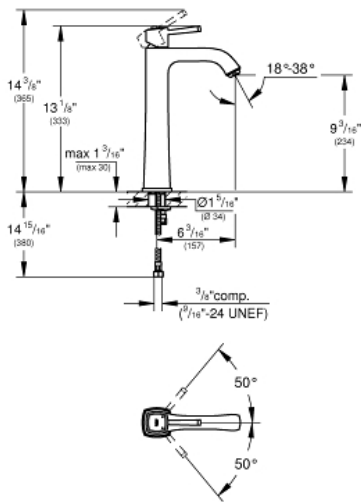

GRANDERA Single-handle Bathroom Faucet, XL-Size

MODEL # 2331400A

Pure Freude
an Wasser

Product Description:
GRANDERA
Single-handle Bathroom Faucet, XL-Size

Standard Specification:

- For free-standing bath sinks
- GROHE SilkMove 1.1" (28 mm) ceramic cartridge
- Temperature limiter
- GROHE StarLight chrome finish
- GROHE EcoJoy technology for less water and perfect flow
- GROHE QuickFix rapid installation system
- GROHE AquaGuide adjustable mousseur 1.2 gpm
- Smooth body
- Stainless steel flex lines
- Max flow rate: 1.2 gpm (4.56 L/min)

Applicable Codes & Standards:

- Energy Policy Act of 1992
- NSF 61
- ASME A112.18.1/CSA B125.1
- US Federal and State material regulations
- EPA WaterSense®
- ICC/ANSI A117.1
- LOGO NSF

Color:

- 2331400A StarLight Chrome