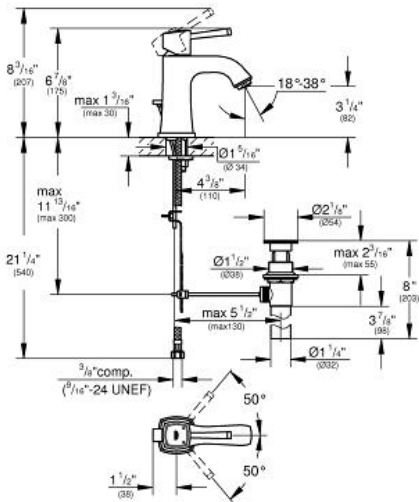

GRANDERA Single-Handle Bathroom Faucet M-Size

MODEL # 2331100A

GROHE CANADA, INC. | 5900 Avebury Road, Mississauga, Ontario, Canada L5R 3M3
Phone: 905-271-2929 | Fax: 905-271-9494 | info@grohe.ca

Pure Freude
an Wasser

Product Description:

GRANDERA

Single-Handle Bathroom Faucet M-Size

Standard Specification:

- Single hole installation
- GROHE SilkMove 28 mm ceramic cartridge
- GROHE StarLight chrome finish
- GROHE EcoJoy technology for less water and perfect flow
- Pop-up waste set 1 1/4"
- Stainless steel flex lines
- Temperature limiter
- GROHE QuickFix rapid installation system
- Max flow rate: 1.2 gpm (4.56 L/min)