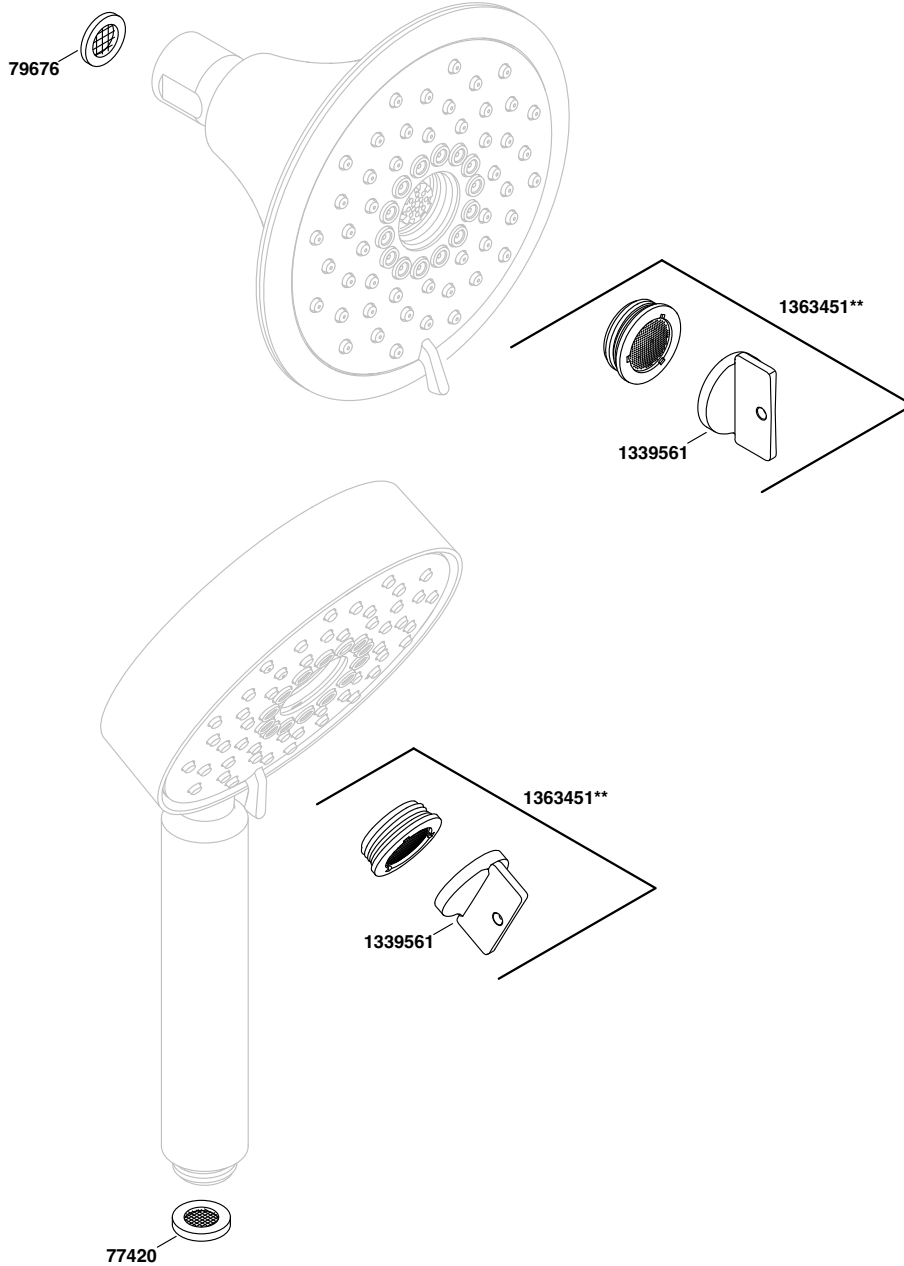

# Forté® Three-function showerhead, 2.5

Three-function showerhead, 2.5 gpm  
K-22169

1363457-8-A

©2018 Kohler Co.