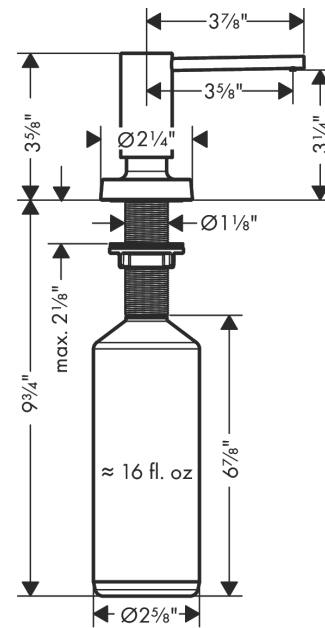

Soap Dispenser, Talis

Finish: **Stainless Steel Optic** Part no. : **40448801**

Description

Features

- Metal
- Non-corroding spout tube
- Filling capacity 500 ml
- 2 1/8" maximum counter depth

Compliance / Sustainability

Product image

Scale drawing

Soap Dispenser, Talis
 Finish: **Stainless Steel Optic** Part no. : **40448801**

Exploded drawing

Year of production: >01/19

Soap Dispenser, Talis
 Finish: **Stainless Steel Optic** Part no. : **40448801**

Spare parts list

Year of production: >01/19

Pos.	Description	Part no.	PC	PU
1	pump	93283800	0	1
2	bottle for lotion dispenser	93278000	0	1
3	escutcheon	93285800	0	1