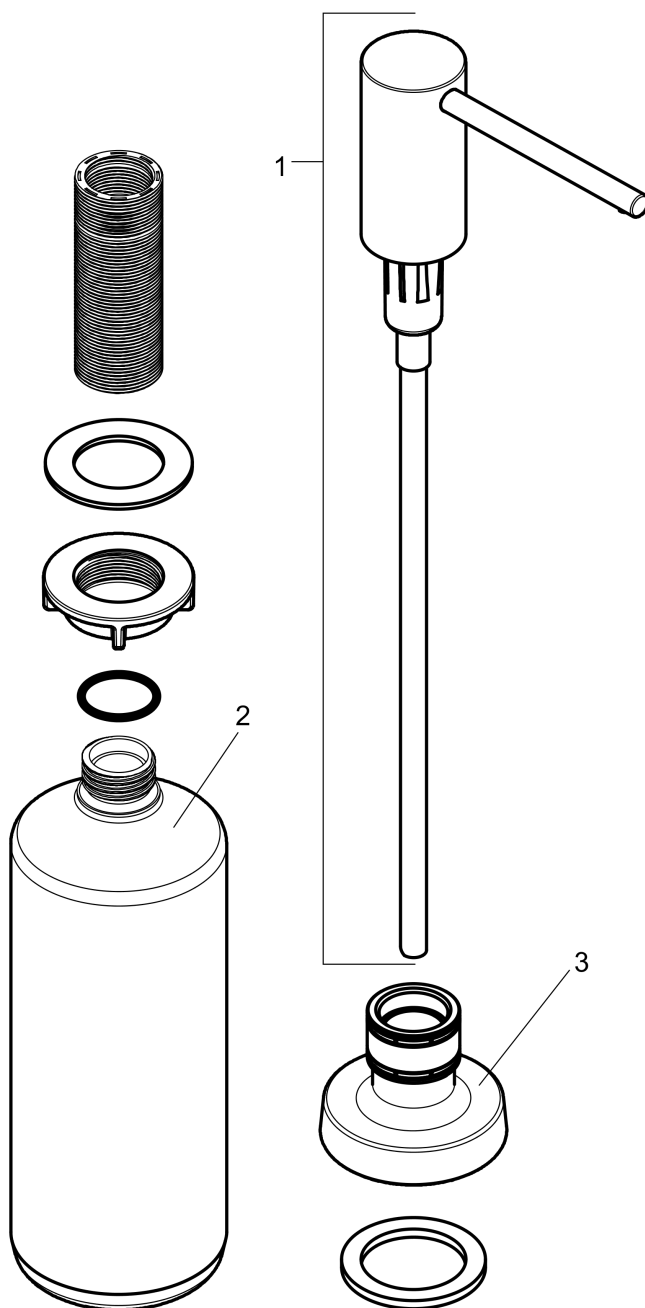

Soap Dispenser, Talis

Finish: **Stainless Steel Optic** Part no. : **40448801**

Description

Features

- Metal
- Non-corroding spout tube
- Filling capacity 500 ml
- 2 1/8" maximum counter depth

Compliance / Sustainability

Product image

Scale drawing

Soap Dispenser, Talis
 Finish: **Stainless Steel Optic** Part no. : **40448801**

Exploded drawing

Year of production: >01/19

Soap Dispenser, Talis
 Finish: **Stainless Steel Optic** Part no. : **40448801**

Spare parts list

Year of production: >01/19

Pos.	Description	Part no.	PC	PU
1	pump	93283800	0	1
2	bottle for lotion dispenser	93278000	0	1
3	escutcheon	93285800	0	1