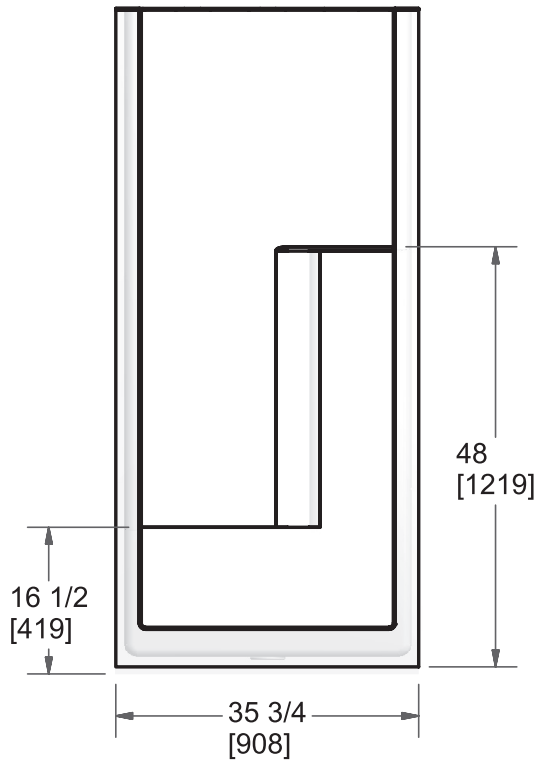

Model 3740

**Model 3740****Width:** 35 3/4" (908 mm)**Depth:** 36 3/4" (933 mm)**Height:** 78 1/4" (1988 mm)**Shipping Weight:** 112 lbs. (50.8 Kg)**Materials:** Gelcoat finish reinforced with fibreglass.

This shower stall is spacious yet economical and has plenty of room for soap and other toiletries.

**Standard Features:**

- Easy to clean high gloss surface
- Chip and mar resistant
- Moulded-in floor pattern
- Toiletry shelf
- Integrated footrest
- Pillars for added strength
- Accepts right- or left-hand plumbing

**Colours:**

- Standard: White, Almond (Bone) or Biscuit
- Optional: Kohler Colours

**Other Configurations:**

- 2-piece knockdown (KD)
- Extended apron length at 9 1/2" (AF)

All products manufactured by Hytec are covered by a comprehensive five-year limited warranty from the date of sale to the original owner. See the Hytec Bathing Fixtures List Price Book for further details.

**Hytec Plumbing Products**

(Division of Kohler Canada Co.)

4150 Spallumcheen Dr, Armstrong BC V0E 1B6

Ph. (800) 871-8311 (250) 546-3196 Fax (250) 546-3170

GELCOAT

Measurement tolerances ± 1/4" (6.3 mm)

All bathing fixtures comply with the applicable Canadian Standards.