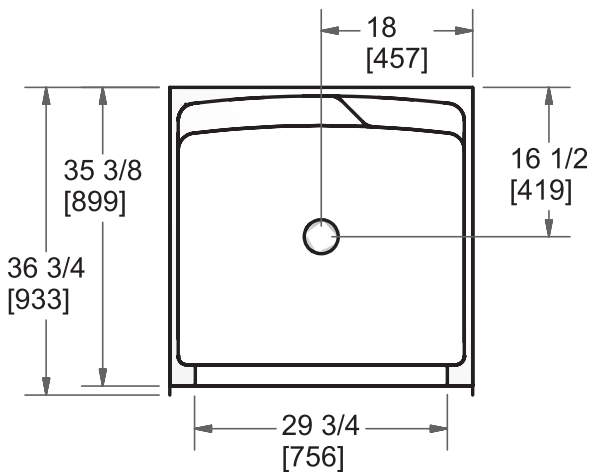

Model 3740

**Model 3740****Width:** 35 3/4" (908 mm)**Depth:** 36 3/4" (933 mm)**Height:** 78 1/4" (1988 mm)**Shipping Weight:** 112 lbs. (50.8 Kg)**Materials:** Gelcoat finish reinforced with fibreglass.

**Colours:**

- Standard: White, Almond (Bone) or Biscuit
- Optional: Kohler Colours

**Other Configurations:**

- 2-piece knockdown (KD)
- Extended apron length at 9 1/2" (AF)

All products manufactured by Hytec are covered by a comprehensive five-year limited warranty from the date of sale to the original owner. See the Hytec Bathing Fixtures List Price Book for further details.

**Hytec Plumbing Products**

(Division of Kohler Canada Co.)

4150 Spallumcheen Dr, Armstrong BC V0E 1B6

Ph. (800) 871-8311 (250) 546-3196 Fax (250) 546-3170

GELCOAT

Measurement tolerances ± 1/4" (6.3 mm)

All bathing fixtures comply with the applicable Canadian Standards.