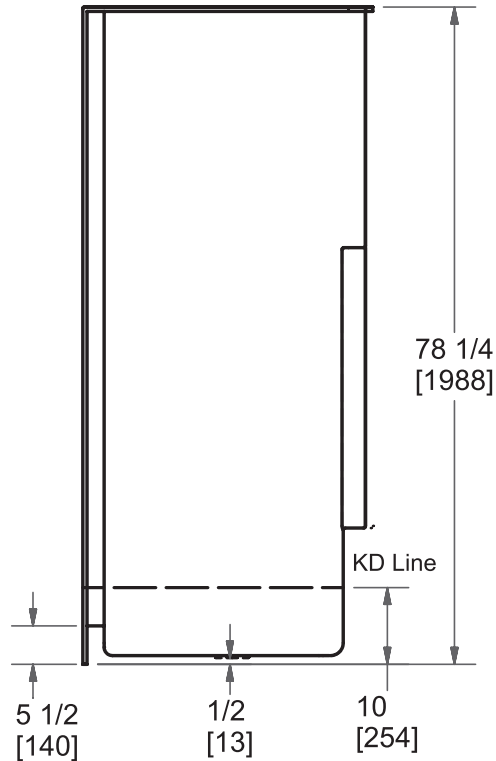

Model 3740

**Model 3740****Width:** 35 3/4" (908 mm)**Depth:** 36 3/4" (933 mm)**Height:** 78 1/4" (1988 mm)**Shipping Weight:** 112 lbs. (50.8 Kg)**Materials:** Gelcoat finish reinforced with fibreglass.

**Colours:**

- Standard: White, Almond (Bone) or Biscuit
- Optional: Kohler Colours

**Other Configurations:**

- 2-piece knockdown (KD)
- Extended apron length at 9 1/2" (AF)

All products manufactured by Hytec are covered by a comprehensive five-year limited warranty from the date of sale to the original owner. See the Hytec Bathing Fixtures List Price Book for further details.

**Hytec Plumbing Products**

(Division of Kohler Canada Co.)

4150 Spallumcheen Dr, Armstrong BC V0E 1B6

Ph. (800) 871-8311 (250) 546-3196 Fax (250) 546-3170

GELCOAT

Measurement tolerances ± 1/4" (6.3 mm)

All bathing fixtures comply with the applicable Canadian Standards.