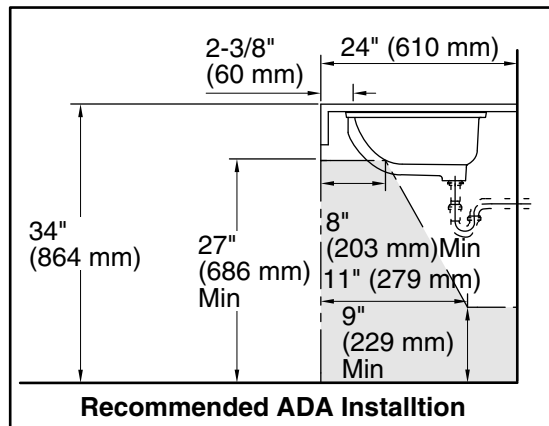

Included Components

1193643 Basin clamps

ADA

CSA B651

Codes/Standards

ASME A112.19.2/CSA B45.1
ADA
ICC/ANSI A117.1
CSA B651

KOHLER® Vitreous China Bathroom Sink Lifetime Limited Warranty

See website for detailed warranty information.

Available Colors/Finishes

Color tiles intended for reference only.

Color	Code	Description
	0	White
	96	Biscuit
	7	Black Black™

Technical Information

All product dimensions are nominal.

- Basin configuration: Single Bowl
- Bowl area:
 - Length: 15-1/4" (387 mm)
 - Width: 12-1/4" (311 mm)
 - Bowl depth: 5-3/4" (146 mm)
 - Water depth: 4" (102 mm)
- With overflow: Yes
- Drain hole: 1-3/4" (44 mm)
- Template: 85838-7, required, not included