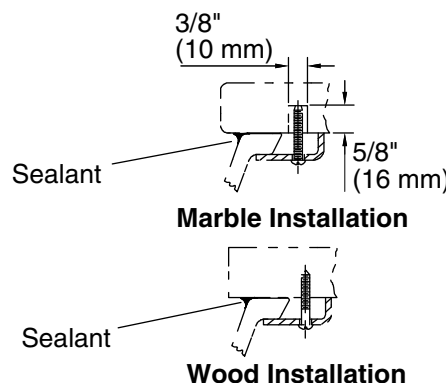

Available Colors/Finishes

Color tiles intended for reference only.

Color	Code	Description
	0	White
	96	Biscuit
	7	Black Black™

Technical Information

All product dimensions are nominal.

- Basin configuration: Single Bowl
- Bowl area:
 - Length: 15-1/4" (387 mm)
 - Width: 12-1/4" (311 mm)
 - Bowl depth: 5-3/4" (146 mm)
 - Water depth: 4" (102 mm)
- With overflow: Yes
- Drain hole: 1-3/4" (44 mm)
- Template: 85838-7, required, not included