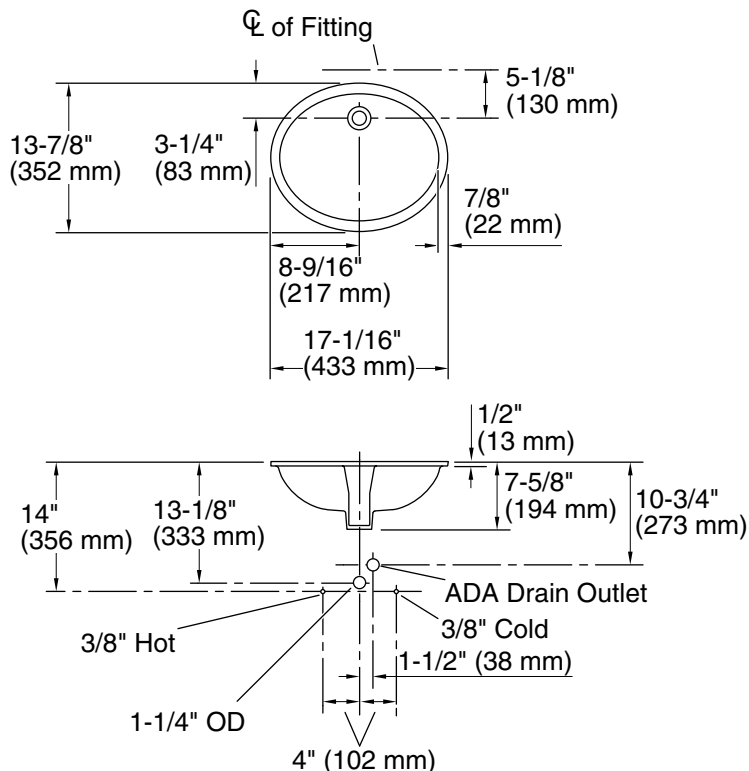

Features

- Oval basin with unglazed underside
- Overflow drain
- No faucet holes; requires wall- or counter-mount faucet

Material

- Vitreous china

Installation

- Undermount

Recommended Products/Accessories

K-8998 P-Trap
K-23726 Drain treatment
K-23725 Cast iron cleaner

Included Components

1193643 Basin clamps

ADA

CSA B651

Codes/Standards

ASME A112.19.2/CSA B45.1
ADA
ICC/ANSI A117.1
CSA B651

KOHLER® Vitreous China Bathroom Sink Lifetime Limited Warranty

See website for detailed warranty information.

Available Colors/Finishes

Color tiles intended for reference only.

Color	Code	Description
	0	White
	96	Biscuit
	7	Black Black™

Technical Information

All product dimensions are nominal.

- Basin configuration: Single Bowl
- Bowl area:
 - Length: 15-1/4" (387 mm)
 - Width: 12-1/4" (311 mm)
 - Bowl depth: 5-3/4" (146 mm)
 - Water depth: 4" (102 mm)
- With overflow: Yes
- Drain hole: 1-3/4" (44 mm)
- Template: 85838-7, required, not included