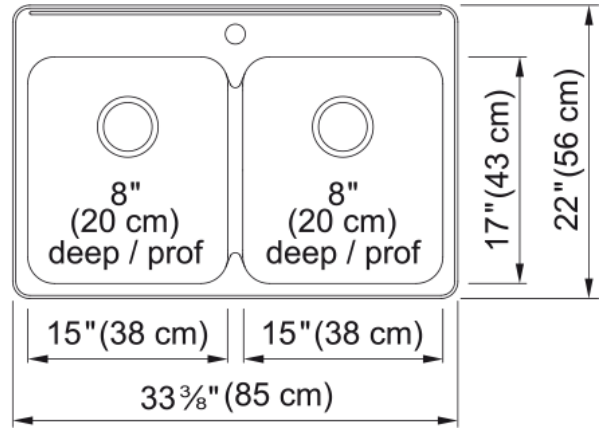

Steel Queen Drop In Sink QDLA2233-8-1 | 101.0169.264

Technical Data

Aspect

Sink type	Sink
Type of material	Stainless steel
Number of bowls	2
Color	Steel
Surface finish	Silk

Product Dimensions

Exterior size: right to left	33.386
Exterior size: front to back	22.008
Large bowl size: right to left	15
Large bowl size: front to back	17.008
Large bowl: depth	7.992
Small bowl size: right to left	15
Small bowl size: front to back	17.008
Small bowl: depth	7.992

Installation

Minimum cabinet size	36"
----------------------	-----

Product specifications

Installation type	Topmount / drop in
Drain hole	3 1/2"
Position of drainer	No drainer

Product identification

Product brand	Kindred
Collection	Steel Queen
Certified by	CSA