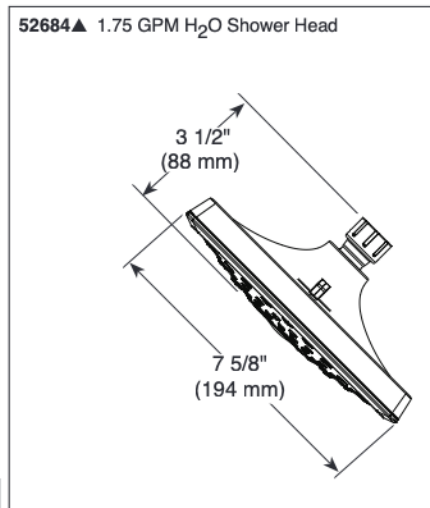

see what Delta can do™

TUB AND SHOWER FAUCET TRIM

Submitted Model No.:

Specific Features:

▲ Designate Proper Finish Suffix

- Trillian™ Bath Collection
- Valve Only (T14043)
- Shower Only (T14243 & T14243-LHD)
- Tub/Shower (T14443 & T14443-LHD)

STANDARD SPECIFICATIONS:

- Maintains a balanced pressure of hot and cold water even when a valve is turned on or off elsewhere in the system
- For use with MultiChoice® Universal rough valve body (R10000 Series)
- Back-to-back installation capability
- Temperature only controlled with handle
- Field adjustable to limit handle rotation into hot water zone
- 120° maximum handle rotation
- All parts replaceable from the front of the valve
- Max flow rate 1.75 gpm @ 80 psi, 6.6 L/min @ 550 kPa
- Tub port maximum flow rate 6.0 gpm @ 60 psi with R10000-UNBX
- Shower arm overall horizontal length = 5 1/2" (138 mm), including threaded ends
- Red/blue pad print temperature indicator on the shower escutcheon
- "-LHD" models indicate less shower head
- Stem extension kit RP77991 can be ordered to allow for an additional 1 3/4" wall thickness. RP77991 ships with chrome escutcheon screws. For special finishes also order RP12630 escutcheon screws in desired finish.
- Universal adapter included allows for thread, sweat or slip-on installation of RP93248 and RP93249