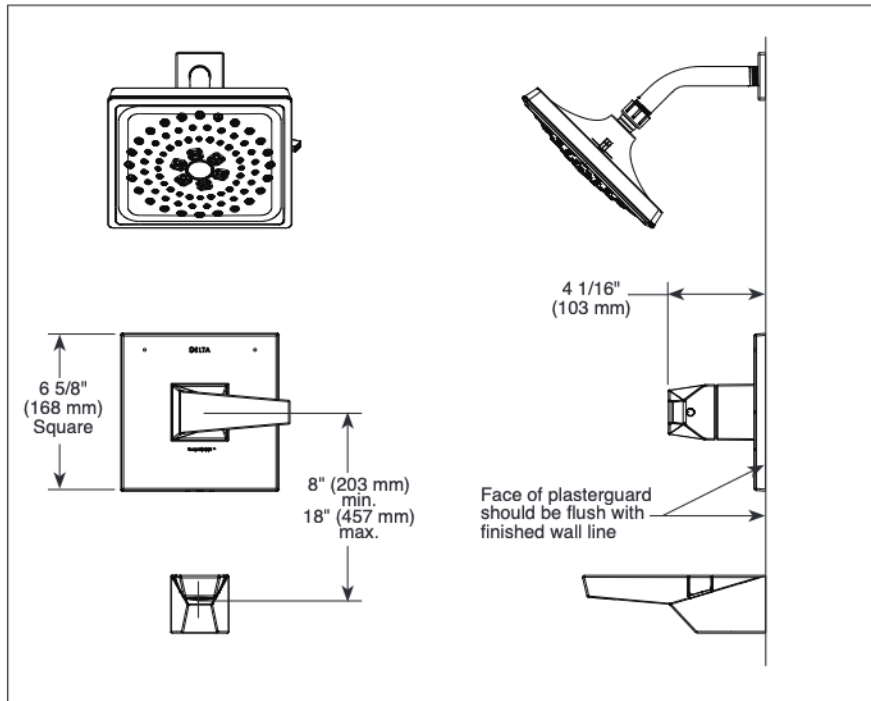

see what Delta can do™

TUB AND SHOWER FAUCET TRIM

Submitted Model No.:

Specific Features:

▲ Designate Proper Finish Suffix

- Trillian™ Bath Collection
- Valve Only (T14043)
- Shower Only (T14243 & T14243-LHD)
- Tub/Shower (T14443 & T14443-LHD)

FEATURES:

- Monitor® 14 Series pressure balanced bath single handle mixing valve trim
- Three-setting H₂Okinetic® Technology shower head
- Lumicoat™ Finish (-PR models only)
- Lumicoat™ Finishes easily wipe clean without cleaners and chemicals on the products most commonly touched areas

STANDARD SPECIFICATIONS:

- Maintains a balanced pressure of hot and cold water even when a valve is turned on or off elsewhere in the system
- For use with MultiChoice® Universal rough valve body (R10000 Series)
- Back-to-back installation capability
- Temperature only controlled with handle
- Field adjustable to limit handle rotation into hot water zone
- 120° maximum handle rotation
- All parts replaceable from the front of the valve
- Max flow rate 1.75 gpm @ 80 psi, 6.6 L/min @ 550 kPa
- Tub port maximum flow rate 6.0 gpm @ 60 psi with R10000-UNBX
- Shower arm overall horizontal length = 5 1/2" (138 mm), including threaded ends
- Red/blue pad print temperature indicator on the shower escutcheon
- "-LHD" models indicate less shower head
- Stem extension kit RP77991 can be ordered to allow for an additional 1 3/4" wall thickness. RP77991 ships with chrome escutcheon screws. For special finishes also order RP12630 escutcheon screws in desired finish.
- Universal adapter included allows for thread, sweat or slip-on installation of RP93248 and RP93249