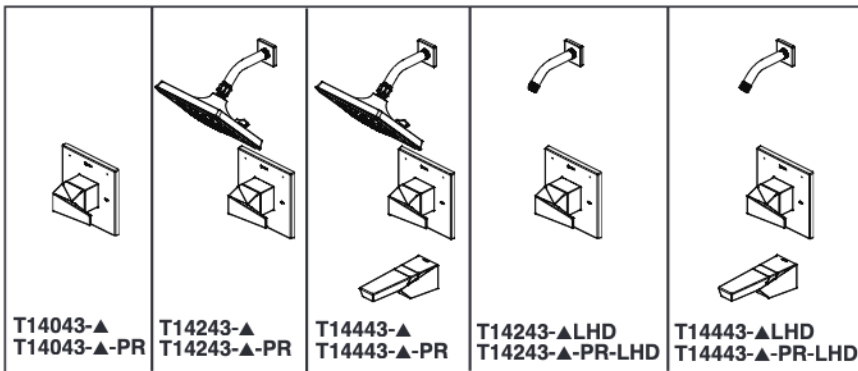

see what Delta can do™

TUB AND SHOWER FAUCET TRIM

Submitted Model No.:

Specific Features:

▲ Designate Proper Finish Suffix

- Trillian™ Bath Collection
- Valve Only (T14043)
- Shower Only (T14243 & T14243-LHD)
- Tub/Shower (T14443 & T14443-LHD)

FEATURES:

- Monitor® 14 Series pressure balanced bath single handle mixing valve trim
- Three-setting H₂Okinetic® Technology shower head
- Lumicoat™ Finish (-PR models only)
- Lumicoat™ Finishes easily wipe clean without cleaners and chemicals on the products most commonly touched areas

STANDARD SPECIFICATIONS:

- Maintains a balanced pressure of hot and cold water even when a valve is turned on or off elsewhere in the system
- For use with MultiChoice® Universal rough valve body (R10000 Series)
- Back-to-back installation capability
- Temperature only controlled with handle
- Field adjustable to limit handle rotation into hot water zone
- 120° maximum handle rotation
- All parts replaceable from the front of the valve
- Max flow rate 1.75 gpm @ 80 psi, 6.6 L/min @ 550 kPa
- Tub port maximum flow rate 6.0 gpm @ 60 psi with R10000-UNBX
- Shower arm overall horizontal length = 5 1/2" (138 mm), including threaded ends
- Red/blue pad print temperature indicator on the shower escutcheon
- "-LHD" models indicate less shower head
- Stem extension kit RP77991 can be ordered to allow for an additional 1 3/4" wall thickness. RP77991 ships with chrome escutcheon screws. For special finishes also order RP12630 escutcheon screws in desired finish.
- Universal adapter included allows for thread, sweat or slip-on installation of RP93248 and RP93249