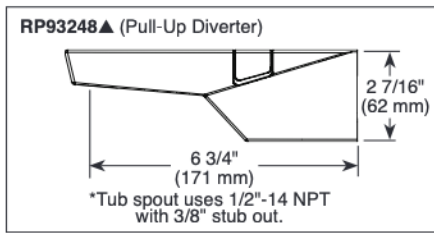

see what Delta can do™

TUB AND SHOWER FAUCET TRIM

Submitted Model No.:

Specific Features:

▲ Designate Proper Finish Suffix

- Trillian™ Bath Collection
- Valve Only (T14043)
- Shower Only (T14243 & T14243-LHD)
- Tub/Shower (T14443 & T14443-LHD)

FEATURES:

- Monitor® 14 Series pressure balanced bath single handle mixing valve trim
- Three-setting H₂Okinetic® Technology shower head
- Lumicoat™ Finish (-PR models only)
- Lumicoat™ Finishes easily wipe clean without cleaners and chemicals on the products most commonly touched areas

STANDARD SPECIFICATIONS:

- Maintains a balanced pressure of hot and cold water even when a valve is turned on or off elsewhere in the system
- For use with MultiChoice® Universal rough valve body (R10000 Series)
- Back-to-back installation capability
- Temperature only controlled with handle
- Field adjustable to limit handle rotation into hot water zone
- 120° maximum handle rotation
- All parts replaceable from the front of the valve
- Max flow rate 1.75 gpm @ 80 psi, 6.6 L/min @ 550 kPa
- Tub port maximum flow rate 6.0 gpm @ 60 psi with R10000-UNBX
- Shower arm overall horizontal length = 5 1/2" (138 mm), including threaded ends
- Red/blue pad print temperature indicator on the shower escutcheon
- "-LHD" models indicate less shower head
- Stem extension kit RP77991 can be ordered to allow for an additional 1 3/4" wall thickness. RP77991 ships with chrome escutcheon screws. For special finishes also order RP12630 escutcheon screws in desired finish.
- Universal adapter included allows for thread, sweat or slip-on installation of RP93248 and RP93249