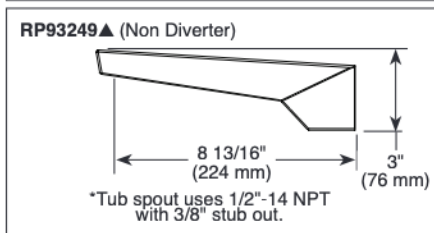

see what Delta can do™

TUB AND SHOWER FAUCET TRIM

Submitted Model No.:

Specific Features:

▲ Designate Proper Finish Suffix

- Trillian™ Bath Collection
- Valve Only (T14043)
- Shower Only (T14243 & T14243-LHD)
- Tub/Shower (T14443 & T14443-LHD)

FEATURES:

- Monitor® 14 Series pressure balanced bath single handle mixing valve trim
- Three-setting H₂Okinetic® Technology shower head
- Lumicoat™ Finish (-PR models only)
- Lumicoat™ Finishes easily wipe clean without cleaners and chemicals on the products most commonly touched areas

STANDARD SPECIFICATIONS:

- Maintains a balanced pressure of hot and cold water even when a valve is turned on or off elsewhere in the system
- For use with MultiChoice® Universal rough valve body (R10000 Series)
- Back-to-back installation capability
- Temperature only controlled with handle
- Field adjustable to limit handle rotation into hot water zone
- 120° maximum handle rotation
- All parts replaceable from the front of the valve
- Max flow rate 1.75 gpm @ 80 psi, 6.6 L/min @ 550 kPa
- Tub port maximum flow rate 6.0 gpm @ 60 psi with R10000-UNBX
- Shower arm overall horizontal length = 5 1/2" (138 mm), including threaded ends
- Red/blue pad print temperature indicator on the shower escutcheon
- "-LHD" models indicate less shower head
- Stem extension kit RP77991 can be ordered to allow for an additional 1 3/4" wall thickness. RP77991 ships with chrome escutcheon screws. For special finishes also order RP12630 escutcheon screws in desired finish.
- Universal adapter included allows for thread, sweat or slip-on installation of RP93248 and RP93249