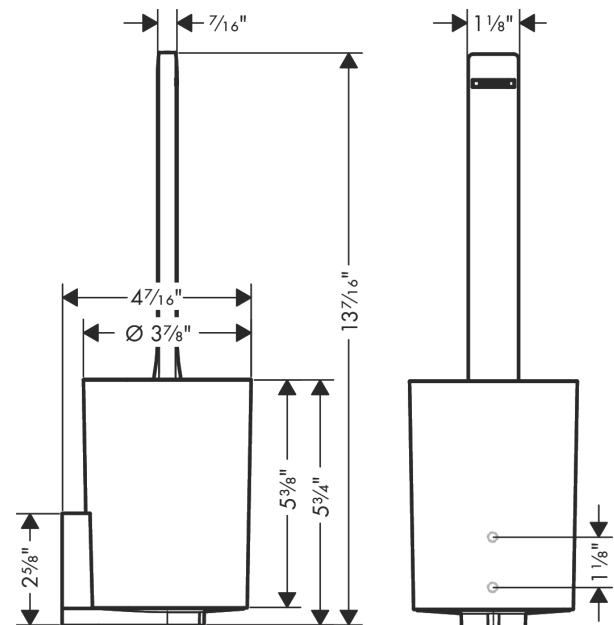

**WallStoris**

**Toilet Brush Holder**

Finish: **matte black** Part no. : **27927670**

**Description**

**Features**

- Wall-mounted
- Dyed plastic
- Recess material: matt plastic
- With removable insert
- Concealed fastening
- Removable container and easy to clean
- including toilet brush
- brush head black
- application - glue or drill
- including gluing set
- ergonomic handle

**Design awards**

reddot winner 2021

**Compliance / Sustainability**

**Product image**

**Scale drawing**

**WallStoris**  
**Toilet Brush Holder**  
 Finish: **matte black**

Part no. : **27927670**

Exploded drawing

Year of production: >10/21

**WallStoris**  
**Toilet Brush Holder**  
 Finish: **matte black** Part no. : **27927670**

**Spare parts list**

Year of production: >10/21

Pos.	Description	Part no.	PC	PU
1	stick with brush	94796670	0	1
2	WC-brush black Ø 66 mm	40068000	0	1
3	plastic bottle	94797670	0	1
4	support cpl.	94798670	0	1
5	mounting set	96179000	0	1
6	mounting kit	94450000	0	1