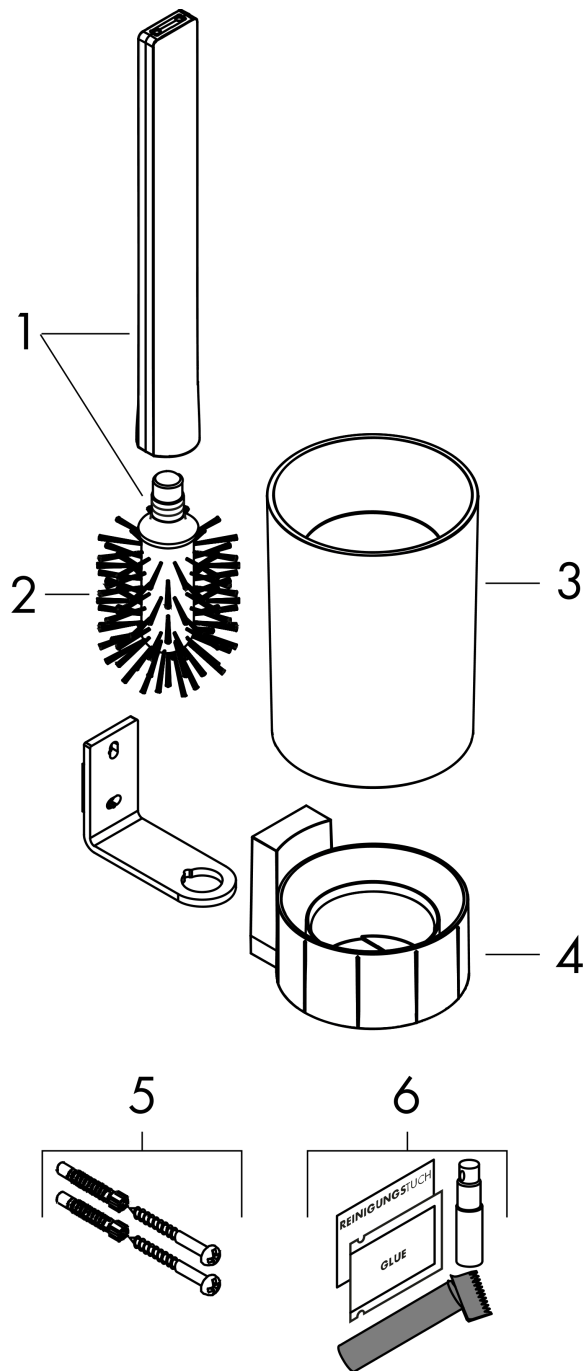

**WallStoris**

**Toilet Brush Holder**

Finish: **matte black** Part no. : **27927670**

**Description**

**Features**

- Wall-mounted
- Dyed plastic
- Recess material: matt plastic
- With removable insert
- Concealed fastening
- Removable container and easy to clean
- including toilet brush
- brush head black
- application - glue or drill
- including gluing set
- ergonomic handle

**Design awards**

reddot winner 2021

**Compliance / Sustainability**

**Product image**

**Scale drawing**

**WallStoris**  
**Toilet Brush Holder**  
 Finish: **matte black**

Part no. : **27927670**

Exploded drawing

Year of production: >10/21

**WallStoris**  
**Toilet Brush Holder**  
 Finish: **matte black** Part no. : **27927670**

**Spare parts list**

Year of production: >10/21

Pos.	Description	Part no.	PC	PU
1	stick with brush	94796670	0	1
2	WC-brush black Ø 66 mm	40068000	0	1
3	plastic bottle	94797670	0	1
4	support cpl.	94798670	0	1
5	mounting set	96179000	0	1
6	mounting kit	94450000	0	1