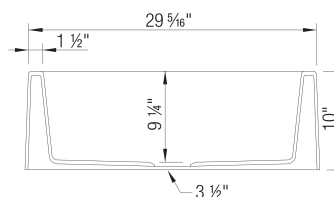

- Min cabinet size: 33 in (840 mm)
- Bowl Depth: 9,25 in (235.0 mm)
- Apron front height: 10 in (254 mm)
- Rim thickness: 1.5 in (38 mm)

Specifications:

Cabinet template, Installation instructions, 3 1/2" (90 mm) stainless steel strainer, Limited lifetime warranty

Apron Front depth: 10" (254 mm)

Rim thickness: 1 1/2" (38 mm)

Depending on cabinet construction, a different cabinet size may be required. Consult the cabinet manufacturer.

This sink requires a custom installation. Exact cutout size is based on installation preferences. Please use actual sink for templating.