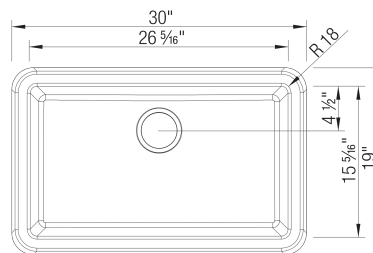

Sink Specifications

IKON 30 SILGRANIT

Colour	SKU
Anthracite	401831
Café	401832
White	401833
Cinder	401858
Biscuit	401863
Metallic Grey	401865
Truffle	401866
Concrete Grey	402262
Coal Black	402643

Design and planning tips

- Min cabinet size: 33 in (840 mm)
- Bowl Depth: 9,25 in (235.0 mm)
- Apron front height: 10 in (254 mm)
- Rim thickness: 1.5 in (38 mm)