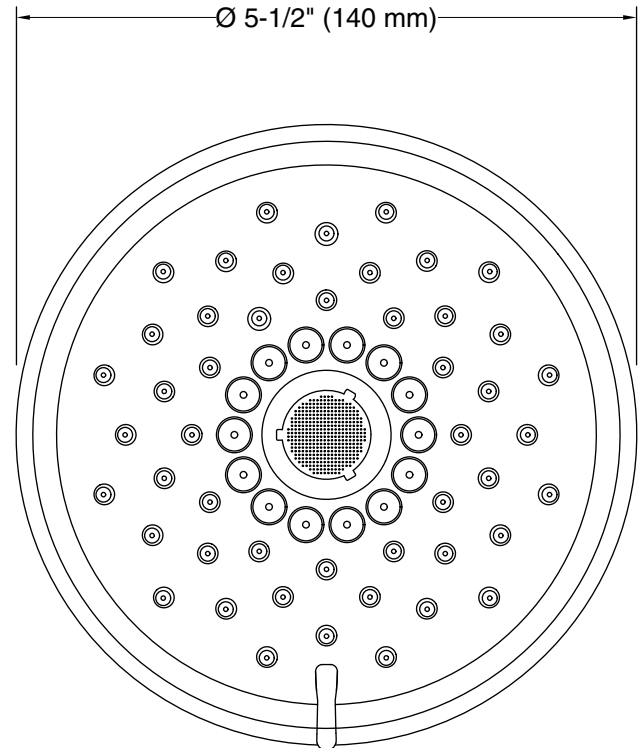

Features

- Multifunction showerhead and handshower each have advanced spray engines to provide three experiences: full coverage, pulsating massage, and silk spray
- Full coverage spray produces an encompassing spray ideal for everyday use
- Pulsating massage spray targets sore muscles to ease away aches and pains
- Silk spray releases a dense, luxurious spray ideal for rinsing
- Thumb tab allows for a smooth transition between sprays
- MasterClean™ sprayface features an easy-to-clean surface that withstands mineral buildup and maximizes spray performance
- 1.75 gpm (6.6 lpm) flow rate.
- Coordinates with Purist®, Stillness®, and Composed® faucets and accessories
- This product can help a building earn Water Efficiency points in LEED® Green Building Rating System

Material

- KOHLER® finishes resist corrosion and tarnishing

Installation

- Shower arm and flange sold separately
- 1/2"-14 NPT connection.
- Wall-mount

Recommended Products/Accessories

K-7397 Shower Arm and Flange
K-7395 Shower Arm and Flange
K-933 Shower Arm and Flange
K-23723 Faucet cleaner

Technical Information

All product dimensions are nominal.

Showerhead/Body Spray:

Rated maximum flow: 1.75 gal/min (6.6 l/min)

Notes

Install this product according to the installation instructions.