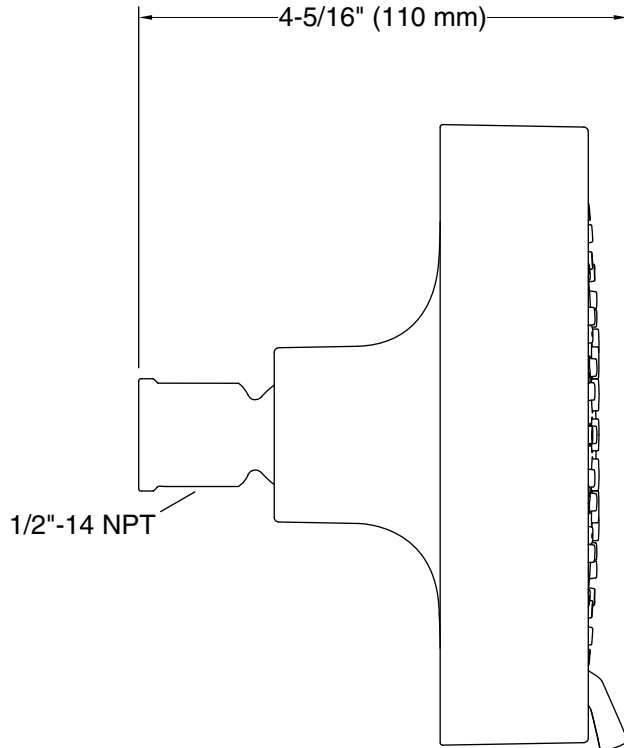

Material

- KOHLER® finishes resist corrosion and tarnishing

Installation

- Shower arm and flange sold separately
- 1/2"-14 NPT connection.
- Wall-mount

Recommended Products/Accessories

K-7397 Shower Arm and Flange
K-7395 Shower Arm and Flange
K-933 Shower Arm and Flange
K-23723 Faucet cleaner

Technical Information

All product dimensions are nominal.

Showerhead/Body Spray:

Rated maximum flow: 1.75 gal/min (6.6 l/min)

Notes

Install this product according to the installation instructions.