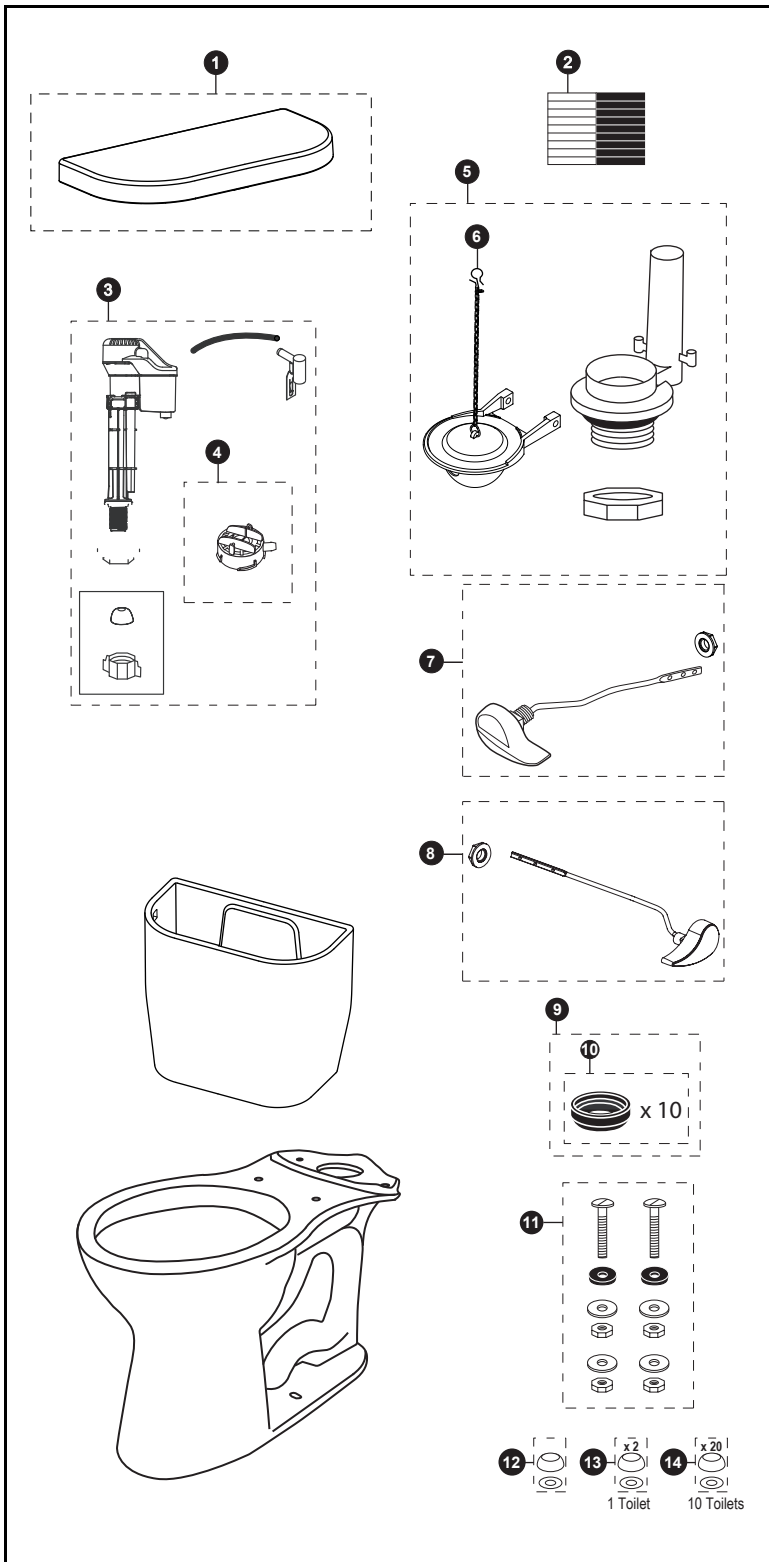

CST243EF

CST243EFR

C243EF

Item	Part Number	Description
1	TCU243CRE#01	Tank Lid w/ Velcro Tap-Cotton
	TCU243CRE#12	Tank Lid w/ Velcro Tape-Sedona Beige
2	THU107	Velcro Tape
3	TSU708	Fill Valve
4	THU123	Diaphragm Cap
5	THU252L-6A	Flush Valve
6	THU500S	Flapper with Chain & Hook
7	THU400#CP	Trip Lever-Chrome Plated
8	THU279#CP	Right Hand Trip Lever-Chrome Plated
9	9BU024E	Tank to Bowl Sponge Gasket (1 piece)
10	THU131	Tank to Bowl Sponge Gasket (for 10 toilets)
11	THU833-A	Tank Mounting Kit
12	THU044#01	Bolt Cap Set-Cotton (One side of toilet)
	THU044#12	Bolt Cap Set-Sedona Beige (One side of toilet)
13	THU044S#01	Bolt Cap Sets-Cotton (1 Toilet)
	THU044S#12	Bolt Cap Sets-Sedona Beige (1 Toilet)
14	THU098#01	Bolt Cap Sets-Cotton (10 Toilets)
	THU098#12	Bolt Cap Sets-Sedona Beige (10 Toilets)

Actual Product may vary slightly from illustration.

Note: