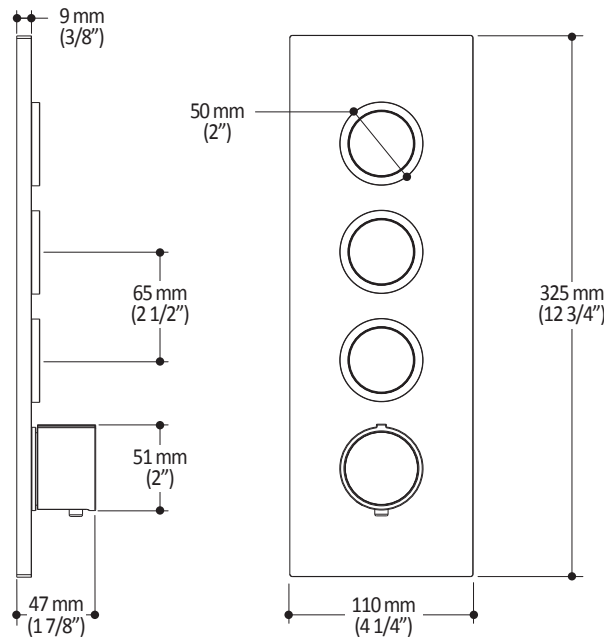

Important: Dimensions are approximated and are subject to changes. Please refer to the installation instructions.

ONCE UPON A TIME...WATER®

1355, 2nd Street, Industrial Park
Sainte-Marie (Québec)
Canada G6E 1G9

T 418-387-9090
1-877-GO-KALIA (1-877-465-2542)
F 418 387-9089

KaliaStyle.com