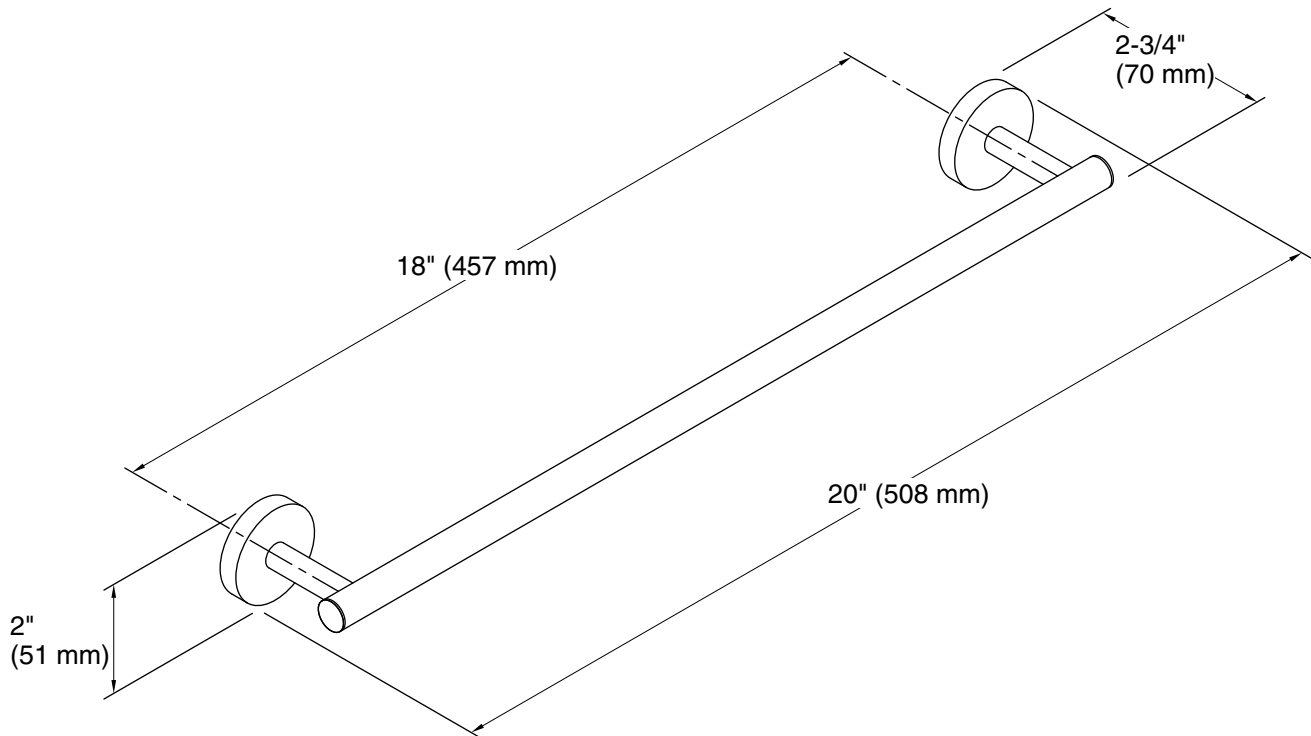

Technical Information

All product dimensions are nominal.

Material: Brass

Notes

Install this product according to the installation instructions.

CAUTION: Risk of personal injury. Do not install these products in any area where they are likely to be used inadvertently as a grab bar or support bar. These products are not designed or intended for use as a grab bar or support bar.