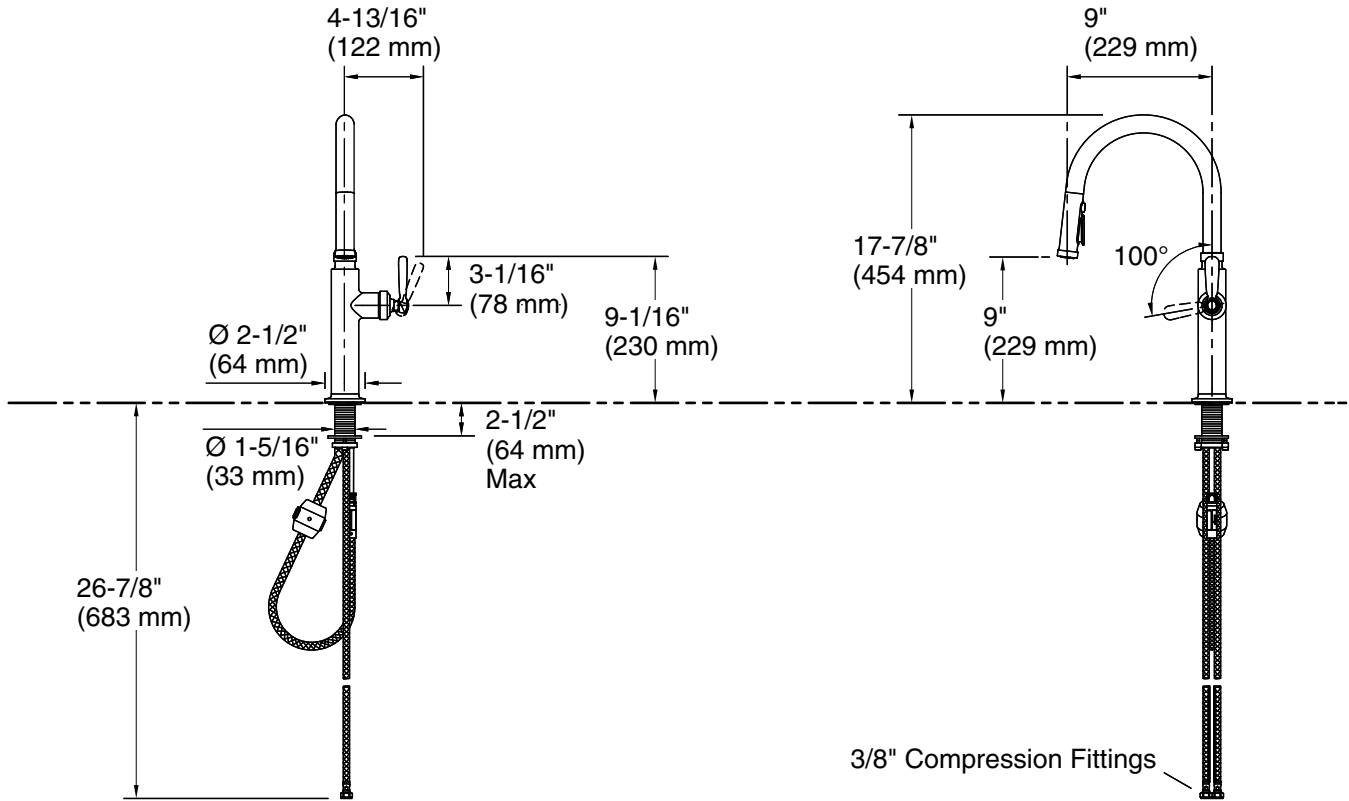

Features

- Designed in collaboration with Studio McGee
- Three-function pull-down sprayhead with touch control allows you to switch between aerated stream, ring spray and Boost technology
- Powerful ring spray provides a targeted spray of water to remove stuck-on food
- Boost technology increases the flow rate by 30% with the press of a button. Use Boost with stream for faster filling or with ring spray for more powerful cleaning
- DockNetik® secure docking system locks sprayhead into place when not in use
- ProMotion® technology allows the pull-down sprayhead to swivel for more comfortable use
- ProMotion® technology guards against hose kinking to always deliver full maneuverability and water flow performance
- MasterClean™ sprayface features an easy-to-clean surface that withstands mineral buildup and maximizes spray performance
- High-arch spout offers vertical clearance for tall cookware and pitchers
- Single lever handle makes adjusting water temperature easy with one hand
- 1.5 gpm (5.7 lpm) maximum flow rate at 60 psi (4.14 bar)
- Temperature memory allows faucet to be turned on and off at the temperature set during prior usage
- KOHLER® ceramic disc valves exceed industry longevity standards for a lifetime of durable performance

Recommended Products/Accessories

K-23723 Faucet cleaner

Optional Products/Accessories

K-24461 Three-hole kitchen faucet escutcheon

ADA CSA B651

Codes/Standards

ASME A112.18.1/CSA B125.1
NSF/ANSI/CAN 61
NSF/ANSI/CAN 372
All applicable US Federal and State material regulations
DOE - Energy Policy Act 1992
California Energy Commission (CEC)
ADA
ICC/ANSI A117.1
CSA B651
IAPMO Certification

Technical Information

All product dimensions are nominal.

Faucet:

Flow rate: 1.5 gal/min (5.7 l/min)

Notes

Install this product according to the installation instructions.

ADA, CSA B651 compliant when installed to the specific requirements of these regulations.