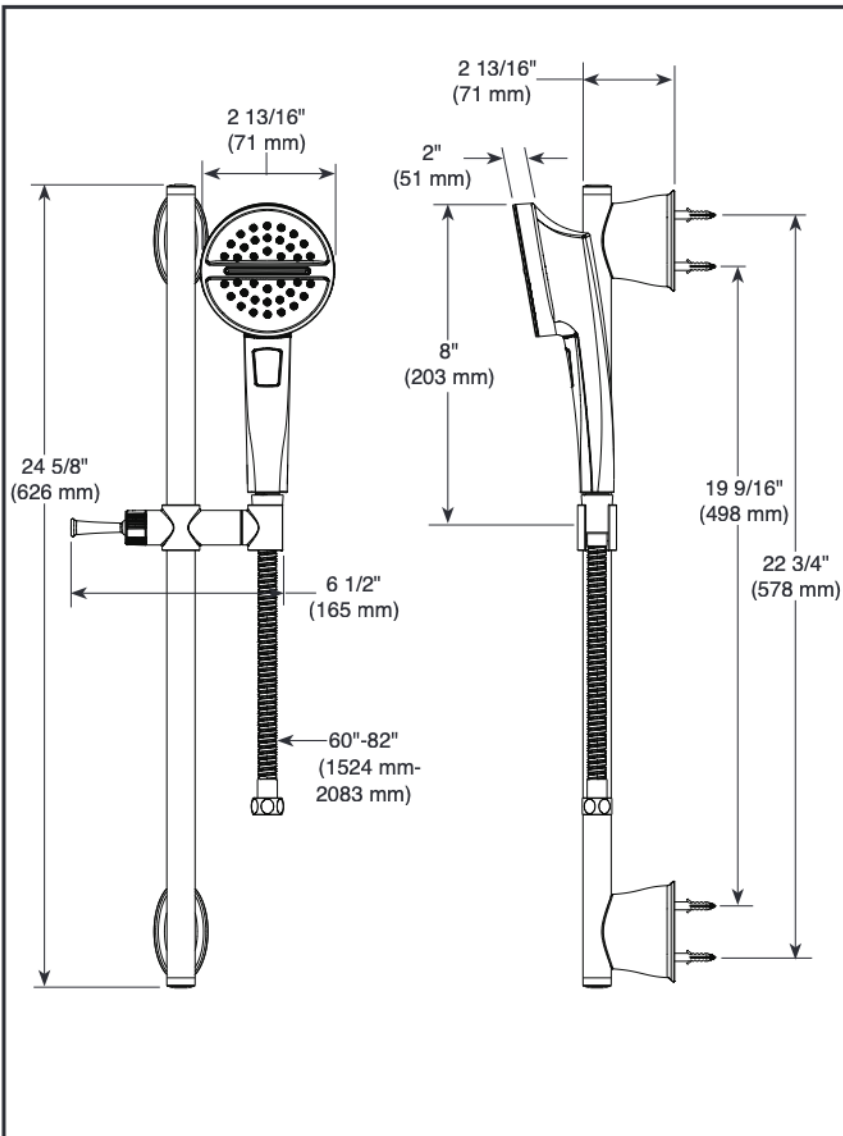

STANDARD SPECIFICATIONS

- Max. flow rate 1.75 gpm @ 80 psi, 6.6 L/min @ 550 kPa
- Certified dual neoperl check valves for backflow protection
- Hand held shower with three spray settings, pause is a non-positive shut-off.
- 60"-82" (1524 mm - 2083 mm) stretchable metal hose
- Wall bar for hands-free showering
- Wall bar w/adjustable slide (allows for adjustable shower height). Not to be used as a grab bar
- Lumicoat™ is not applied to the slide bar or shower hose

COMPLIES WITH:

- ASME A112.18.1 / CSA B125.1 ◆
- ASME A112.18.3
- EPA WaterSense®

- ◆ Your Delta Faucet hand shower incorporates a backflow protection system that has been tested to be in compliance with ASME A112.18.3 and ASME A112.18.1/CSA B125.1. It incorporates two certified check valves in series, which operate independently and are integral, non-serviceable parts of the wand assembly.

51386-▲
51386-▲-PR

Submitted Model No.: _____

Specific Features: _____

▲ Designate proper finish suffix

Delta reserves the right (1) to make changes in specifications and materials, and (2) to change or discontinue models, both without notice or obligation. Dimensions are for reference only. See current full-line price book or www.deltafaucet.com for finish options and product availability.