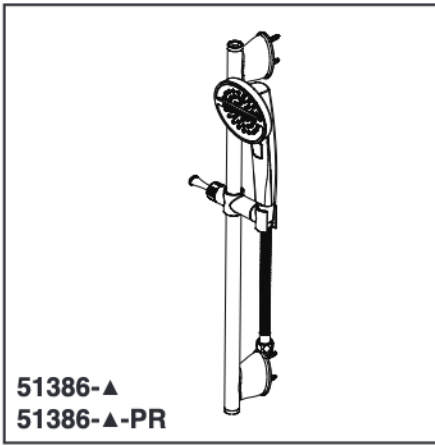

STANDARD SPECIFICATIONS

- Max. flow rate 1.75 gpm @ 80 psi, 6.6 L/min @ 550 kPa
- Certified dual neoperl check valves for backflow protection
- Hand held shower with three spray settings, pause is a non-positive shut-off.
- 60"-82" (1524 mm - 2083 mm) stretchable metal hose
- Wall bar for hands-free showering
- Wall bar w/adjustable slide (allows for adjustable shower height). Not to be used as a grab bar
- Lumicoat™ is not applied to the slide bar or shower hose

COMPLIES WITH:

- ASME A112.18.1 / CSA B125.1 ◆
- ASME A112.18.3
- EPA WaterSense®

- ◆ Your Delta Faucet hand shower incorporates a backflow protection system that has been tested to be in compliance with ASME A112.18.3 and ASME A112.18.1/CSA B125.1. It incorporates two certified check valves in series, which operate independently and are integral, non-serviceable parts of the wand assembly.

51386-▲
51386-▲-PR

Submitted Model No.: _____

Specific Features: _____

▲ Designate proper finish suffix

Delta reserves the right (1) to make changes in specifications and materials, and (2) to change or discontinue models, both without notice or obligation. Dimensions are for reference only. See current full-line price book or www.deltafaucet.com for finish options and product availability.