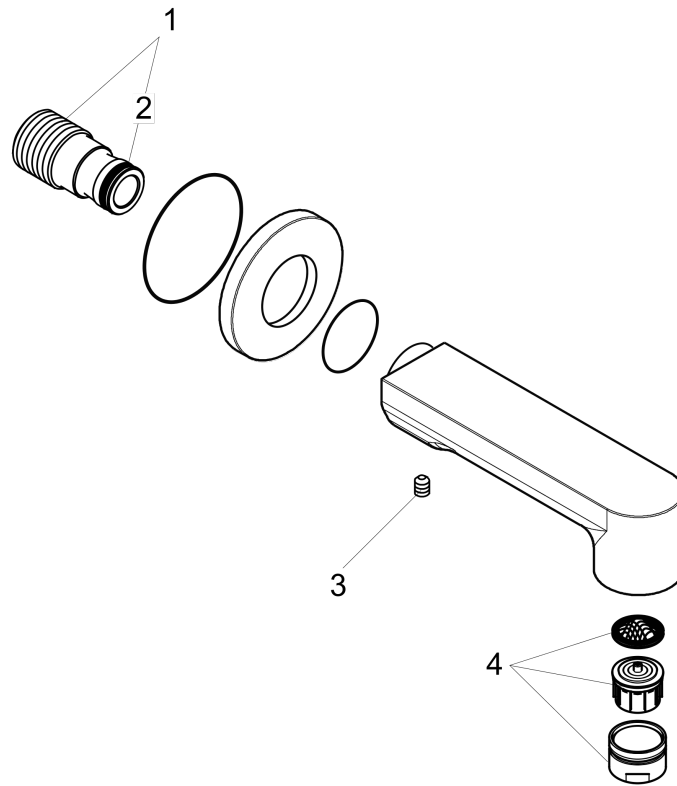

Metris S

Tub Spout

Finishes : **chrome** Part no. : **14413001**

Exploded drawing

Year of production: >06/07

Metris S
Tub Spout
 Finishes : **chrome** Part no. : **14413001**

Spare parts list

Year of production: >06/07

Pos.	Description	Part no.	Price	PU
1	connecting thread	96472001	-	1
2	O-ring 16x2,5	98134000	-	1
3	hollow set screw M6x8	97810000	-	1
4	aerator cpl.	97163000	-	1