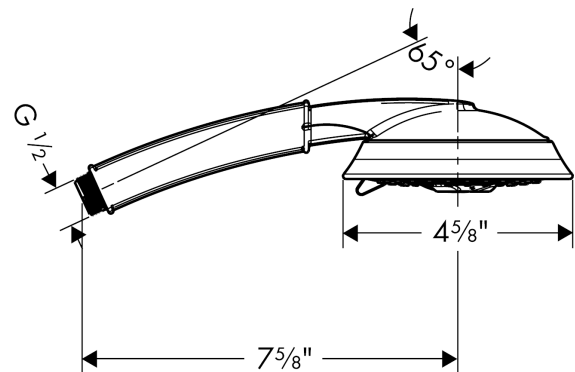

Raindance Classic
Handshower 100 3-Jet, 2.0 GPM
 Finishes : **brushed nickel** Part no. : **04345820**

Description

Features

- Spray modes: RainAir, BalanceAir, Whirl
- 65 no-clog spray channels
- Flow: 2.0 GPM (7.6 L/Min)

Technology

Product image

Scale drawing

Raindance Classic
Handshower 100 3-Jet, 2.0 GPM
Finishes : **brushed nickel** Part no. : **04345820**

Exploded drawing

Year of production: >06/10

Raindance Classic
Handshower 100 3-Jet, 2.0 GPM
 Finishes : **brushed nickel** Part no. : **04345820**