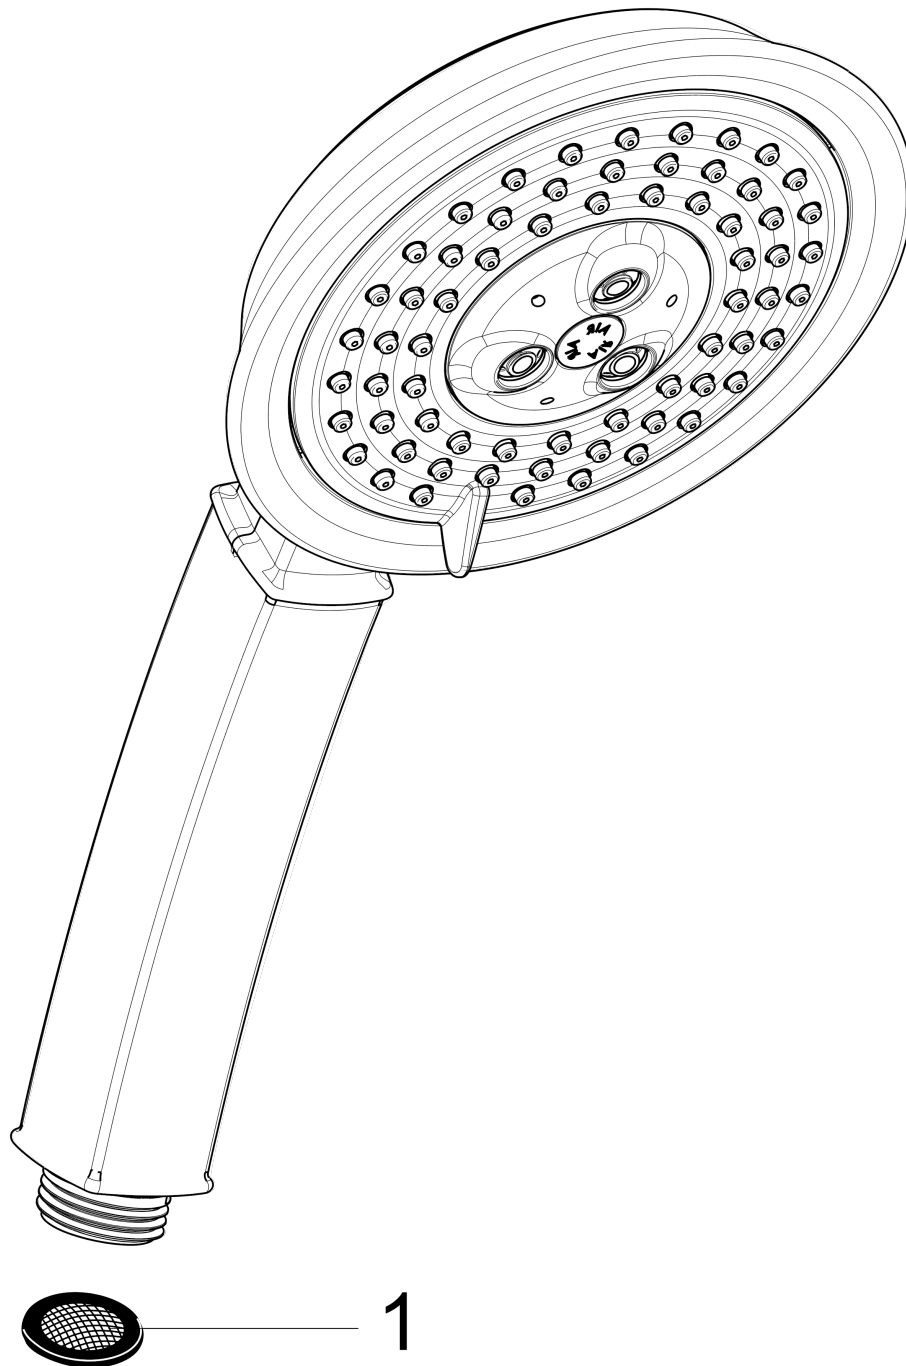

Raindance Classic
Handshower 100 3-Jet, 2.0 GPM
 Finishes : **brushed nickel** Part no. : **04345820**

Description

Features

- Spray modes: RainAir, BalanceAir, Whirl
- 65 no-clog spray channels
- Flow: 2.0 GPM (7.6 L/Min)

Technology

Product image

Scale drawing

Raindance Classic
Handshower 100 3-Jet, 2.0 GPM
Finishes : **brushed nickel** Part no. : **04345820**

Exploded drawing

Year of production: >06/10

Raindance Classic
Handshower 100 3-Jet, 2.0 GPM
 Finishes : **brushed nickel** Part no. : **04345820**