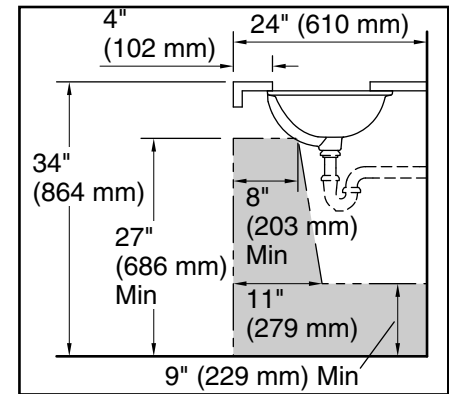

Features

- Rectangular basin
- Overflow drain
- No faucet holes; requires wall- or counter-mount faucet

Material

- Vitreous china

Installation

- Undermount

Recommended Products/Accessories

K-23726 Drain treatment
K-23725 Cast iron cleaner

Included Components

1193643 Basin clamps

ADA

CSA B651

Codes/Standards

ASME A112.19.2/CSA B45.1
ADA
ICC/ANSI A117.1
CSA B651

KOHLER® Vitreous China Bathroom Sink Lifetime Limited Warranty

See website for detailed warranty information.

Available Colors/Finishes

Color tiles intended for reference only.

Color	Code	Description
	96	Biscuit
	7	Black Black™

Recommended ADA Installation

Technical Information

All product dimensions are nominal.

Basin configuration:	Single Bowl
Bowl area (Basin #1):	Length: 17-5/8" (448 mm) Width: 13-1/8" (334 mm) Bowl depth: 5-5/16" (135 mm) Water depth: 3-5/8" (93 mm)
With overflow:	Yes
Drain hole:	1-3/4" (44 mm)
Template:	Under-mount, 1281904-7, required, not included