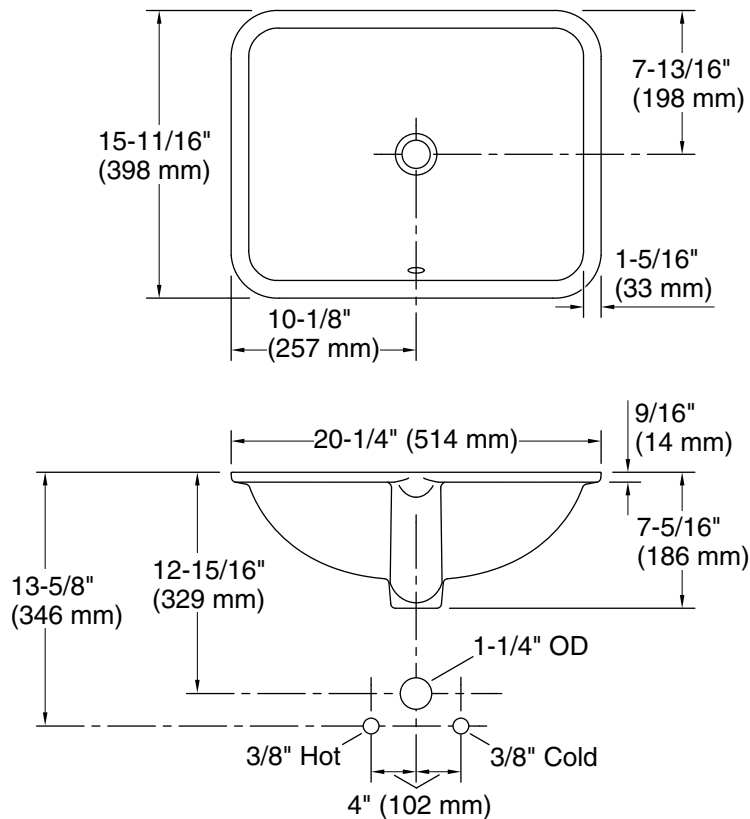

Features

- Rectangular basin
- Overflow drain
- No faucet holes; requires wall- or counter-mount faucet

Material

- Vitreous china

Installation

- Undermount

Recommended Products/Accessories

K-23726 Drain treatment
K-23725 Cast iron cleaner

Available Colors/Finishes

Color tiles intended for reference only.

Color	Code	Description
	96	Biscuit
	7	Black Black™

Recommended ADA Installation

Technical Information

All product dimensions are nominal.

Basin configuration:	Single Bowl
Bowl area (Basin #1):	Length: 17-5/8" (448 mm) Width: 13-1/8" (334 mm) Bowl depth: 5-5/16" (135 mm) Water depth: 3-5/8" (93 mm)
With overflow:	Yes
Drain hole:	1-3/4" (44 mm)
Template:	Under-mount, 1281904-7, required, not included