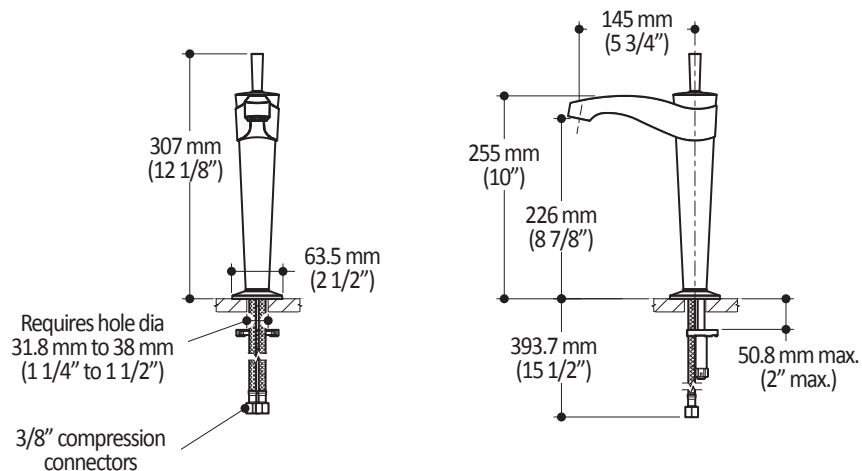

**BELLINO™****BF1056****Tall Single Hole Lavatory Faucet****SPECIFICATIONS****Features**

- Solid brass construction
- Single hole installation
- Aerated and hidden stream
- Ceramic disc valve cartridge
- PVD finish (Physical Vapour Deposit): A high technology process that protects the surface finish for increased durability
- Lead Free: Low lead product (less than 0.25%) 

**Packaging**

- **Dimensions:** 587mm x 352mm x 117mm (23 1/8" x 13 5/8" x 4 5/8")
- **Volume:** 0.86 cu ft (0.024 cu m)
- **Total weight:** 6.8 lb (3.08 kg)

**Maximum flow rate**

- 8.3 liters/min. (2.2 gallons/min.)

Product dimensions:

**Important:** Dimensions are approximated and are subject to changes. Please refer to the installation instructions.

**Kalia inc.**  
1355, 2nd Street  
Sainte-Marie (Quebec)  
Canada G6E 1G9