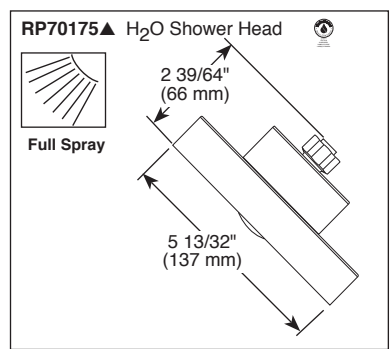

▲ Designate Proper Finish Suffix

Delta reserves the right (1) to make changes in specifications and materials, and (2) to change or discontinue models, both without notice or obligation. Dimensions are for reference only. See current full-line price book or www.deltafaucet.com for finish options and product availability.
DSP-B-T14059 Rev. L