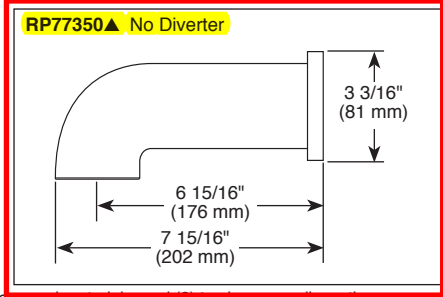

▲ Designate Proper Finish Suffix

Delta reserves the right (1) to make changes in specifications and materials, and (2) to change or discontinue models, both without notice or obligation. Dimensions are for reference only. See current full-line price book or www.deltafaucet.com for finish options and product availability.
DSP-B-T14059 Rev. L