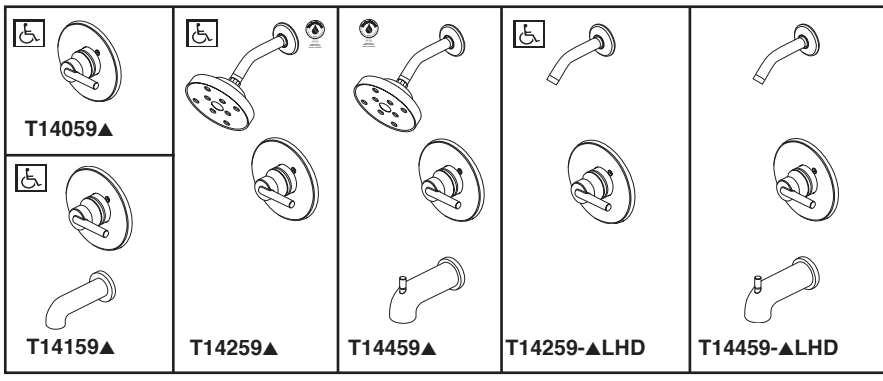

# TUB AND SHOWER FAUCET TRIM

- Trinsic® Bath Collection
- Valve Only (T14059)
- Tub Only (T14159)
- Shower Only (T14259)
- Tub/Shower (T14459)

Submitted Model No.: \_\_\_\_\_  
 Specific Features: \_\_\_\_\_

## FEATURES:

- Monitor® 14 Series pressure balanced single handle bath mixing valve trim
- Single function H<sub>2</sub>Okinetic® Technology shower head

## STANDARD SPECIFICATIONS:

- Maintains a balanced pressure of hot and cold water even when a valve is turned on or off elsewhere in the system
- For use with MultiChoice® Universal rough valve body (R10000 Series)
- Temperature only controlled with handle
- Field adjustable means to limit handle rotation into hot water zone
- 120° maximum handle rotation
- Maximum 1.75 gpm @ 80 psi, 6.6 L/min @ 550 kPa
- Tub port maximum flow rate 6.0 gpm @ 60 psi with R10000-UNBX
- Shower arm overall horizontal length = 5 1/2" (138 mm), including threaded ends
- Red/blue pad print temperature indicators on escutcheon
- "-LHD" models indicate less showerhead
- 1/2" CWT slip-on spout adapter
- Stem extension kit RP77991 can be ordered to allow for an additional 1 3/4" wall thickness. RP77991 ships with chrome escutcheon screws. For special finishes also order RP12630 escutcheon screws in desired finish.