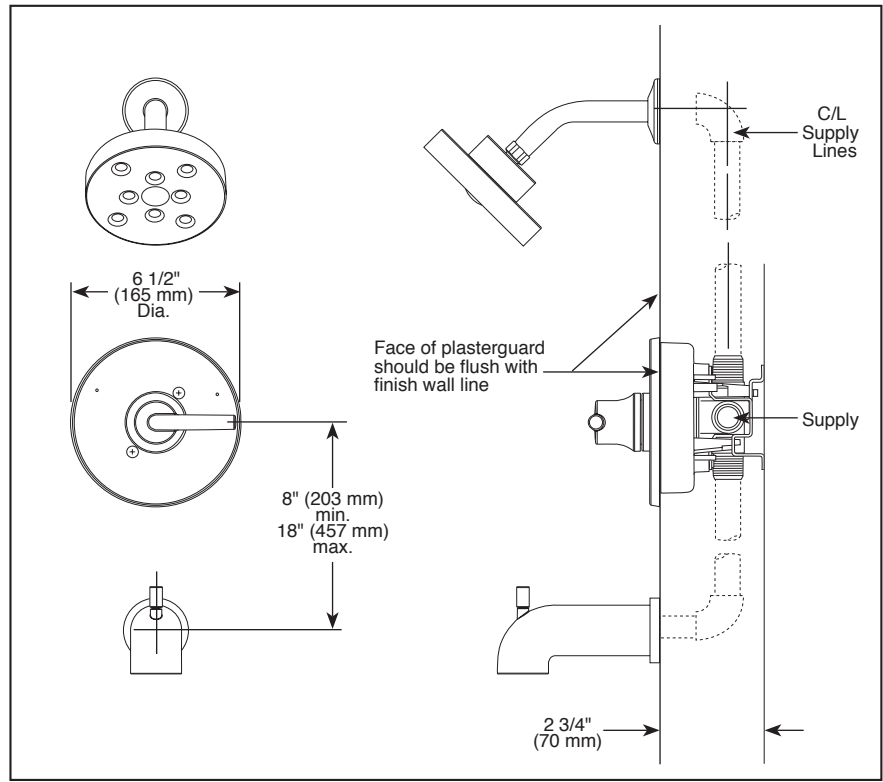

# TUB AND SHOWER FAUCET TRIM

- Trinsic® Bath Collection
- Valve Only (T14059)
- Tub Only (T14159)
- Shower Only (T14259)
- Tub/Shower (T14459)

Submitted Model No.: \_\_\_\_\_  
 Specific Features: \_\_\_\_\_

## FEATURES:

- Monitor® 14 Series pressure balanced single handle bath mixing valve trim
- Single function H<sub>2</sub>Okinetic® Technology shower head

## STANDARD SPECIFICATIONS:

- Maintains a balanced pressure of hot and cold water even when a valve is turned on or off elsewhere in the system
- For use with MultiChoice® Universal rough valve body (R10000 Series)
- Temperature only controlled with handle
- Field adjustable means to limit handle rotation into hot water zone
- 120° maximum handle rotation
- Maximum 1.75 gpm @ 80 psi, 6.6 L/min @ 550 kPa
- Tub port maximum flow rate 6.0 gpm @ 60 psi with R10000-UNBX
- Shower arm overall horizontal length = 5 1/2" (138 mm), including threaded ends
- Red/blue pad print temperature indicators on escutcheon
- "-LHD" models indicate less showerhead
- 1/2" CWT slip-on spout adapter
- Stem extension kit RP77991 can be ordered to allow for an additional 1 3/4" wall thickness. RP77991 ships with chrome escutcheon screws. For special finishes also order RP12630 escutcheon screws in desired finish.