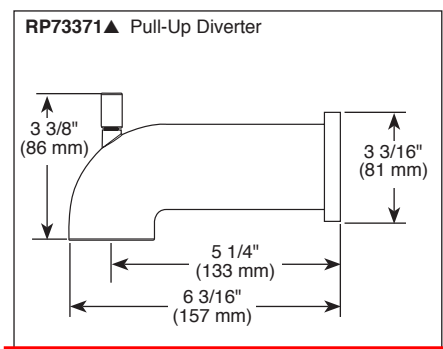

▲ Designate Proper Finish Suffix

Delta reserves the right (1) to make changes in specifications and materials, and (2) to change or discontinue models, both without notice or obligation. Dimensions are for reference only. See current full-line price book or www.deltafaucet.com for finish options and product availability.
DSP-B-T14059 Rev. L