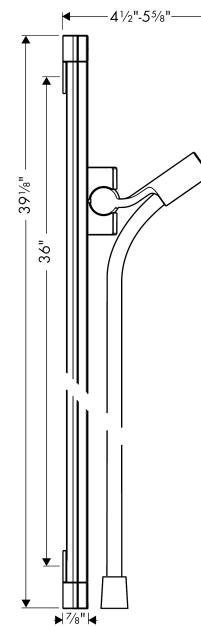

PuraVida

PuraVida Wallbar, 36"

Finishes : **chrome** Part no. : **27844000**

Description

Features

- Slim aluminium profile wallbar
- Angle-adjustable holder pivots left and right, slides easily and locks in place

Comprised of

- Techniflex 63" Hose (#28276XXX)

Item details

List Price $ 400.00

Compliance

Product image

Scale drawing