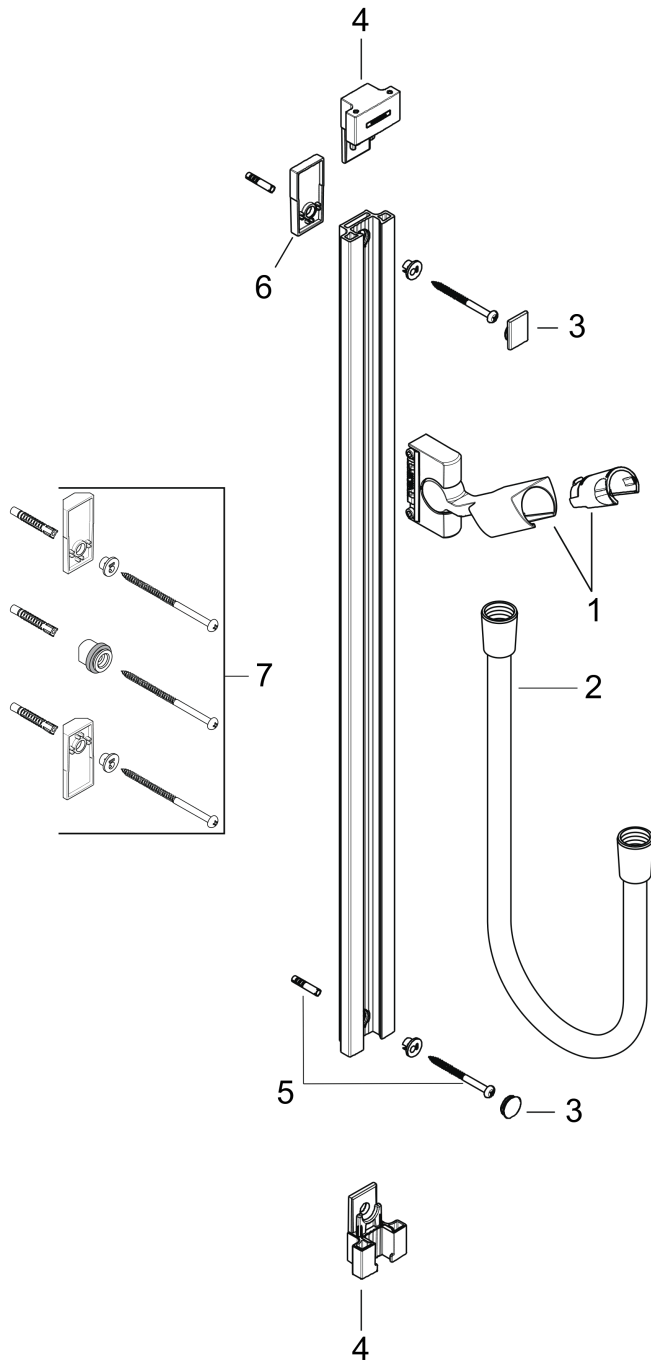

##### Features

- Slim aluminium profile wallbar
- Angle-adjustable holder pivots left and right, slides easily and locks in place

#### Product image

#### Scale drawing

PuraVida

PuraVida Wallbar, 36"

Finishes : **chrome** Part no. : **27844000**

## Exploded drawing

Year of production: >07/09

**PuraVida**

**PuraVida Wallbar, 36"**

Finishes : **chrome** Part no. : **27844000**

**Spare parts list**

Year of production: >07/09

Pos.	Description	Part no.	Price	PU
1	support, assy	95407000	-	1
2	shower hose Isiflex'B 1,60 m	28276000	-	1
3	set of covers	98519000	-	1
4	wall support cpl.	98518000	-	1
5	mounting set	96179000	-	1
6	tile-matching-disk	98993000	-	1
7	corner fitting set	28694000	-	1