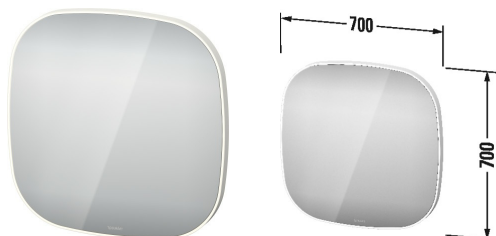

Zencha Mirror with lighting # ZE7066000000000 /
ZE7066000006000 / ZE7066000007000

| < 700 mm > |

Mirror with lighting	Dimension	Weight	Order number
"App" - Version, IP 44, LED lighting (4 sided), defog system with Auto-Off function, Extensive settings for lighting and heating via app, Dimming function and adjustment of the light colour with memory function, 1 sensor switch centric at the bottom, LED (lifespan > 30.000 hours), LED module fixed install, Energy class: C and D, LED module 2700 - 6500 Kelvin light colour, 29 W			
Colors			
M00 White matt			
Variant			
	700 x 50 mm		ZE7066000000000
	700 x 50 mm		ZE7066000006000
	700 x 50 mm		ZE7066000007000
Infobox			
Distance between sensor and reflecting surfaces = minimum 75 mm, Operation via app and sensor switch			