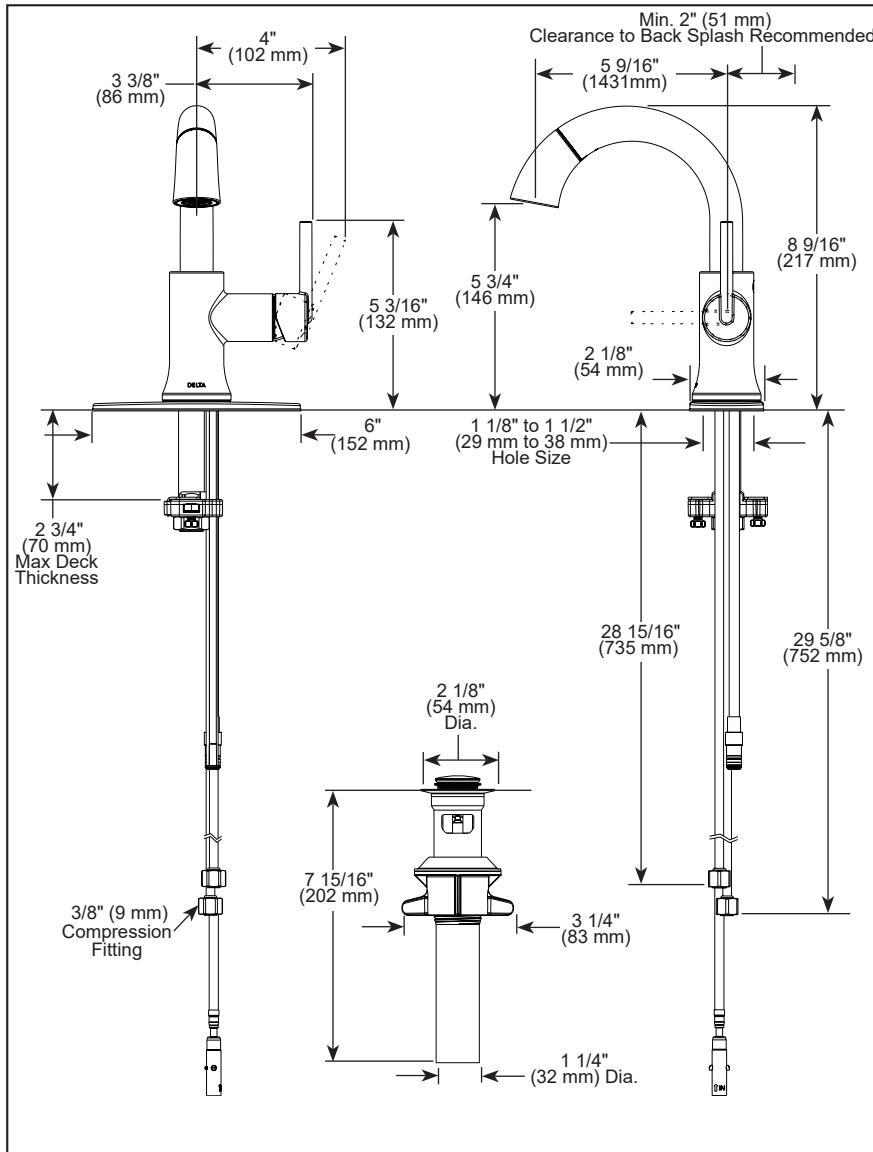

▲ Designate Proper Finish Suffix

see what Delta can do™

BATHROOM FAUCET

- Trinsic® Bath Collection
- Single Handle Pull-Down Deck Mount

FEATURES:

- MagnaTite® Docking
- DIAMOND Seal® Technology

STANDARD SPECIFICATIONS:

- Max. flow rate 1.2 gpm @ 60 psi, 4.5 L/min @ 414 kPa
- One or three hole mount (escutcheon RP100091 ▲ optional, included)
- Diamond coated ceramic cartridge
- 1/4" O.D. straight, staggered PEX supply tubes
- Models have metal drain with pop-up type fitting with plated flange and stopper
- Optional red/blue indicator ring provided with models
- Rigid spout - spout does not swivel
- Not applicable for pedestal sink

WARRANTY

- Parts and Finish - Lifetime limited warranty; or for commercial purchasers, 10 years for multi-family residential (apartments and condominiums) and 5 years for all other commercial uses, in each case from the date of purchase.
- Electronic Parts and Batteries (if applicable) - 5 years from the date of purchase; or for commercial purchasers, 1 year from the date of purchase. No warranty is provided on batteries.

COMPLIES WITH:

- ASME A112.18.1 / CSA B125.1
- Indicates compliance to ICC/ANSI A117.1 - Valve control only
- EPA WaterSense®

Delta reserves the right (1) to make changes in specifications and materials, and (2) to change or discontinue models, both without notice or obligation. Dimensions are for reference only. See current full-line price book or www.deltafaucet.com for finish options and product availability.

DSP-L-558HAR-PD-DST Rev. A

Delta Faucet Company

55 E. 111th Street, Indianapolis, IN 46280
350 South Edgeware Road, St. Thomas, ON N5P 4L1
© 2022 Delta Faucet Company