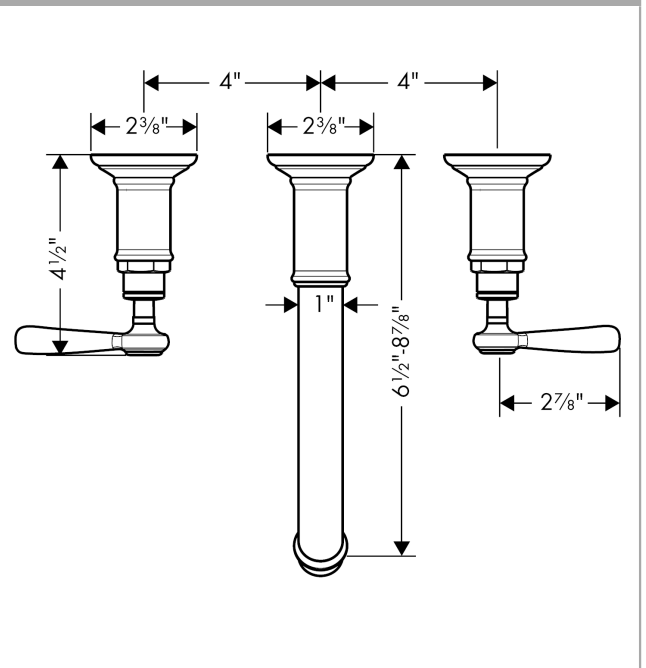

AXOR Montreux

AXOR Montreux Wall-Mounted Widespread Faucet Trim with Lever Handles, 1.2 GPM

Finishes : **brushed nickel** Part no. : **16534821**

Description

Features

- Aerated spray
- maximum Flow rate at 44 PSI: 1.2 GPM
- 90° ceramic valves

Item details

List Price \$ 1,257.00

Technology

Compliance

Product image

Scale drawing

AXOR Montreux

AXOR Montreux Wall-Mounted Widespread Faucet Trim with Lever Handles, 1.2 GPM

Finishes : brushed nickel Part no. : 16534821

Exploded drawing

Year of production: >07/16

AXOR Montreux

AXOR Montreux Wall-Mounted Widespread Faucet Trim with Lever Handles, 1.2 GPM

Finishes : **brushed nickel** Part no. : **16534821**

Spare parts list

Year of production: >07/16

Pos.	Description	Part no.	Price	PU
1	handle	16691820	-	1
2	set of screw covers, cold / hot water / neutral	97987000	-	1
3	escutcheon for handle	98578000	-	1
4	fixing set	96392000	-	1
5	spout cpl.	98574820	-	1
6	escutcheon for spout	98576820	-	1
7	shut off unit right closing	96350001	-	1
8	shut off unit left closing	96351001	-	1
a	base body	10303181	-	1