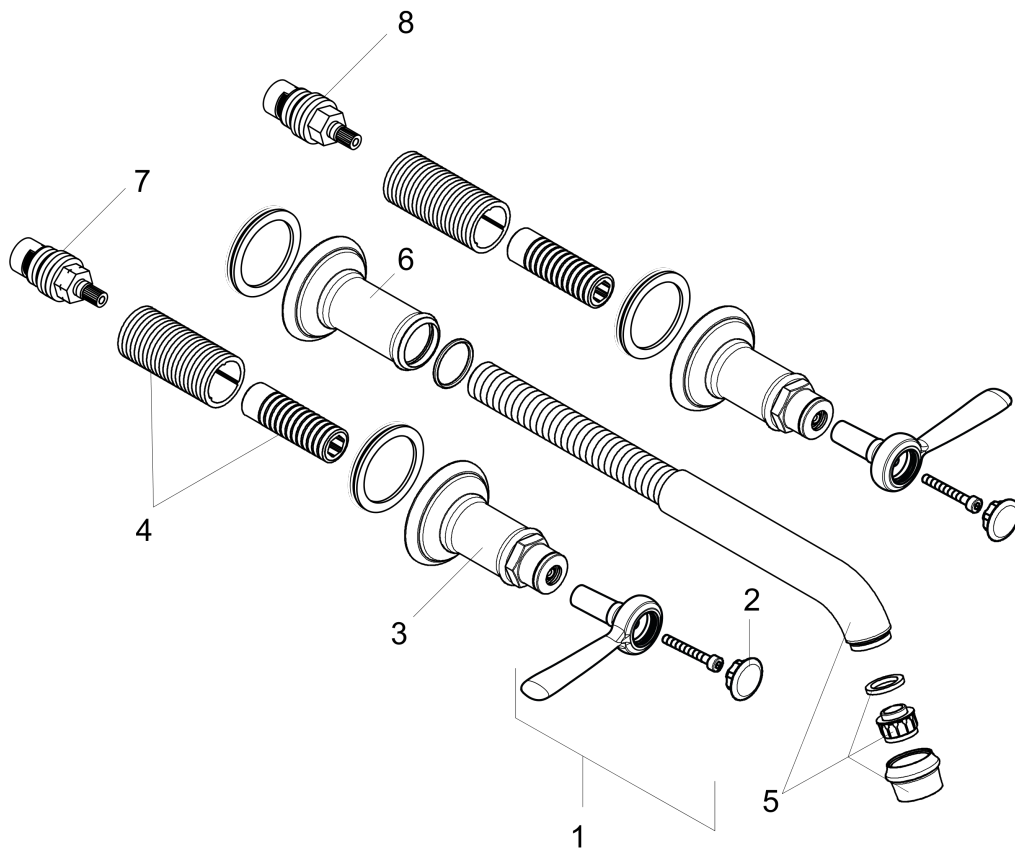

AXOR Montreux

AXOR Montreux Wall-Mounted Widespread Faucet Trim with Lever Handles, 1.2 GPM

Finishes : **brushed nickel** Part no. : **16534821**

Description

Features

- Aerated spray
- maximum Flow rate at 44 PSI: 1.2 GPM
- 90° ceramic valves

Item details

List Price \$ 1,257.00

Technology

Compliance

Product image

Scale drawing

AXOR Montreux

AXOR Montreux Wall-Mounted Widespread Faucet Trim with Lever Handles, 1.2 GPM

Finishes : brushed nickel Part no. : 16534821

Exploded drawing

Year of production: >07/16

AXOR Montreux

AXOR Montreux Wall-Mounted Widespread Faucet Trim with Lever Handles, 1.2 GPM

Finishes : **brushed nickel** Part no. : **16534821**

Spare parts list

Year of production: >07/16

Pos.	Description	Part no.	Price	PU
1	handle	16691820	-	1
2	set of screw covers, cold / hot water / neutral	97987000	-	1
3	escutcheon for handle	98578000	-	1
4	fixing set	96392000	-	1
5	spout cpl.	98574820	-	1
6	escutcheon for spout	98576820	-	1
7	shut off unit right closing	96350001	-	1
8	shut off unit left closing	96351001	-	1
a	base body	10303181	-	1