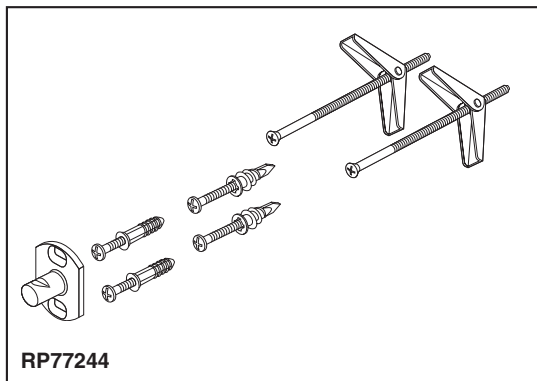

BRIZO®

ACCESSORIES

- Sotria™ Bath Collection
- Double Robe Hook

693550▲

Submitted Model No.: _____

Specific Features: _____

STANDARD SPECIFICATIONS:

- Wood blocking is preferable behind all wall surfaces. If wood blocking is not available, try finding a wood stud to anchor this accessory.
- Mounting hardware and mounting instructions included with product.
- Note: Plastic anchors, screw, toggle bolts, and mounting brackets are included with the mounting hardware.

WARRANTY

- Lifetime limited warranty on parts (other than electronic parts and batteries) and finishes: or, for commercial users, for 5 years from date of purchase.
- 5 year limited warranty on electronic parts (other than batteries); or, for commercial users, for 1 year from the date of purchase. No warranty is provided on batteries.

▲ Designate proper finish suffix

RP77244

RP70613

Delta reserves the right (1) to make changes in specifications and materials, and (2) to change or discontinue models, both without notice or obligation. Dimensions are for reference only. See current full-line price book or www.brizo.com for finish options and product availability.

BSP-A-693550 Rev. B

Delta Faucet Company
Indianapolis, Indiana 46280
A Division of Masco Corporation of Indiana
© 2013 Masco Corporation of Indiana