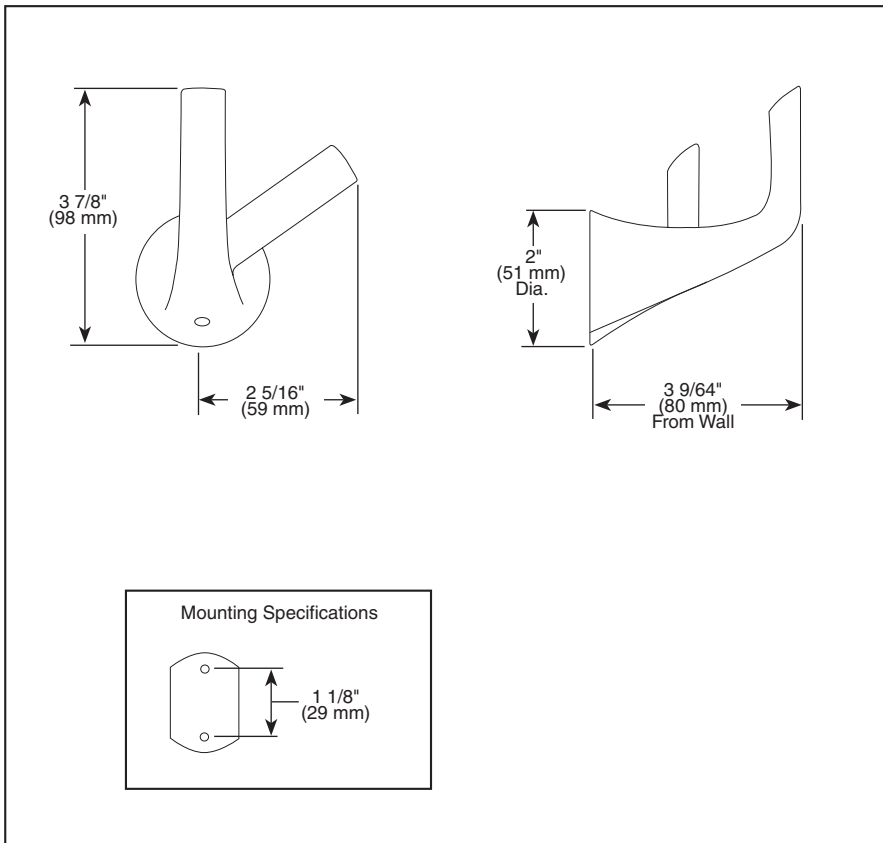

## ACCESSORIES

- Sotria™ Bath Collection
- Double Robe Hook

693550▲

Submitted Model No.: \_\_\_\_\_

Specific Features: \_\_\_\_\_

### STANDARD SPECIFICATIONS:

- Wood blocking is preferable behind all wall surfaces. If wood blocking is not available, try finding a wood stud to anchor this accessory.
- Mounting hardware and mounting instructions included with product.
- Note: Plastic anchors, screw, toggle bolts, and mounting brackets are included with the mounting hardware.