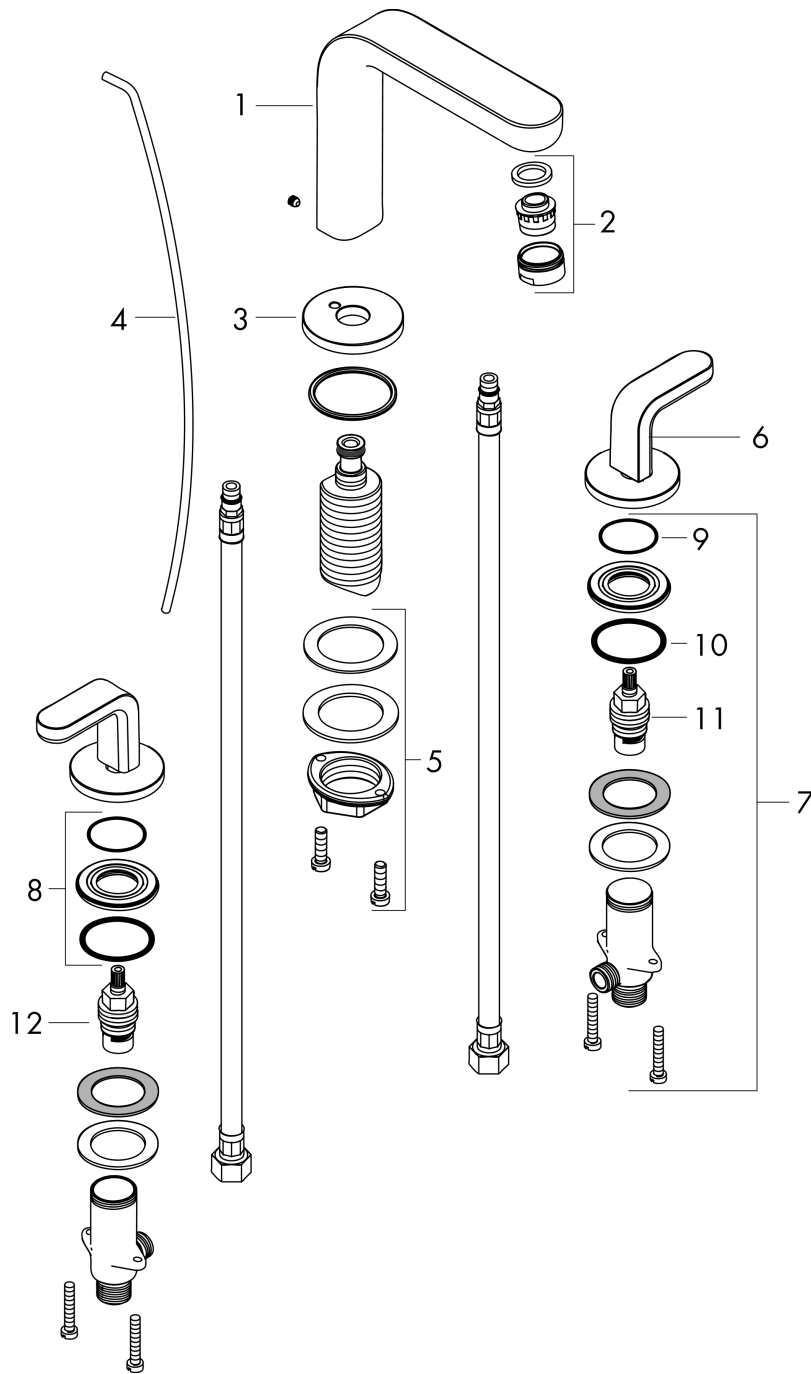

#### Product image

#### Scale drawing

**Metris S**  
**Metris S Widespread Faucet with Lever Handles**  
Finishes : **chrome**    Part no. : **31067001**

## Exploded drawing

Year of production: >01/07

#### Spare parts list

Year of production: >01/07

Pos.	Description	Part no.	Price	PU
1	spout cpl.	97504000	-	1
2	aerator M24x1 (5 l/min)	13185000	-	1
3	escutcheon for spout	97505000	-	1
4	pull rod	96657000	-	1
5	fixing set (Ø 32)	13961000	-	1
6	handle for cold water	98827000	-	1
7	stop valve cpl.	97357001	-	1
8	nut	92854000	-	1
9	O-Ring 32x2,5	96364000	-	1
10	O-ring 40x3	92634000	-	1
11	shut off unit left closing	94008000	-	1
12	shut off unit right closing	94009000	-	1
a	pop up waste	88509000	-	1
b	fixation extension 35 mm	13898000	-	1