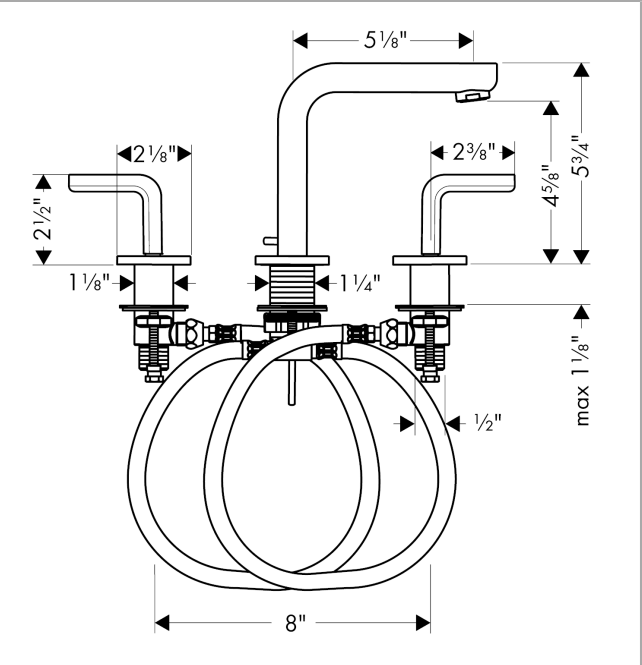

#### Scale drawing

**Metris S**  
**Metris S Widespread Faucet with Lever Handles**  
Finishes : **chrome**    Part no. : **31067001**

#### Spare parts list

Year of production: >01/07

Pos.	Description	Part no.	Price	PU
1	spout cpl.	97504000	-	1
2	aerator M24x1 (5 l/min)	13185000	-	1
3	escutcheon for spout	97505000	-	1
4	pull rod	96657000	-	1
5	fixing set (Ø 32)	13961000	-	1
6	handle for cold water	98827000	-	1
7	stop valve cpl.	97357001	-	1
8	nut	92854000	-	1
9	O-Ring 32x2,5	96364000	-	1
10	O-ring 40x3	92634000	-	1
11	shut off unit left closing	94008000	-	1
12	shut off unit right closing	94009000	-	1
a	pop up waste	88509000	-	1
b	fixation extension 35 mm	13898000	-	1