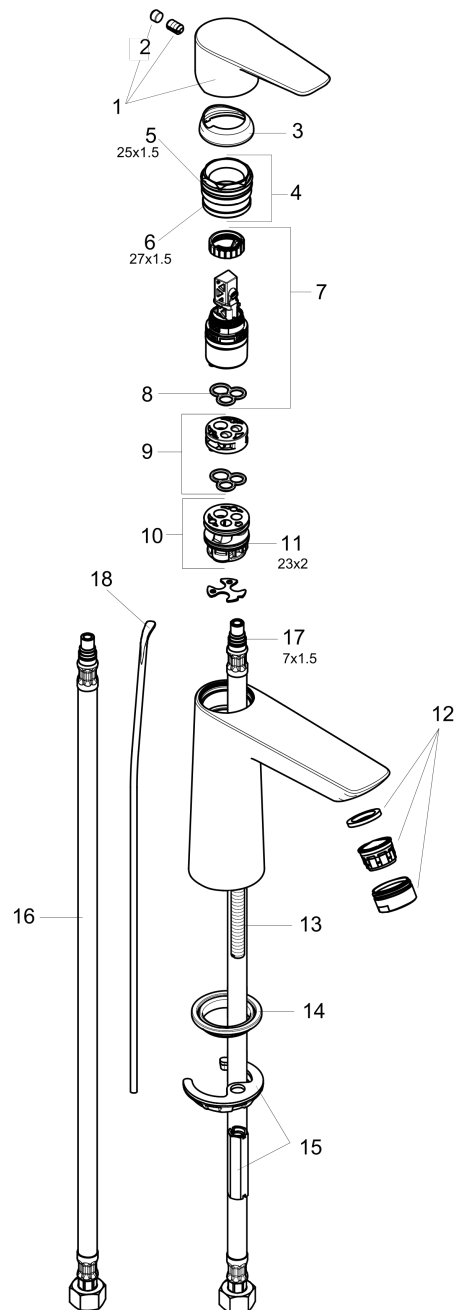

Talis E
Single-Hole Faucet 110 with Pop-Up Drain, 1.2 GPM
 Finish: **Chrome** Part no. : **71710001**

Description

Features

- Handle design: lever handle
- Spray type: Aerated spray
- Maximum flow rate : 1.2 GPM
- Ceramic cartridge
- Pop-Up Drain

Item details

List Price \$ 351.00

Technology

Compliance / Sustainability

Product image

Scale drawing

Talis E
Single-Hole Faucet 110 with Pop-Up Drain, 1.2 GPM
 Finish: **Chrome** Part no. : **71710001**

Exploded drawing

Year of production: >10/16

Talis E
Single-Hole Faucet 110 with Pop-Up Drain, 1.2 GPM
 Finish: **Chrome** Part no. : **71710001**

Spare parts list

Year of production: >10/16

Pos.	Description	Part no.	Price	PU
1	handle	92687000	-	1
2	screw cover	95704000	-	1
3	flange	92625000	-	1
4	nut	92689000	-	1
5	O-ring 25x1,5	98146000	-	1
6	O-ring 27x1,5	92527000	-	1
7	cartridge, assy	95973001	-	1
8	seal	98865000	-	1
9	adapter for cartridge	92628000	-	1
10	adapter for cartridge	98866000	-	1
11	O-ring 23x2	98398000	-	1
12	aerator M24x1 (4,5 l/min)	92877000	-	1
13	screw M8 x 68	97736000	-	1
14	seal Ø 42	98722000	-	1
15	fixing set	96016000	-	1
16	connection hose 18½" M8x0,75 3/8"	96321001	-	1
17	O-ring 7x1,5	98422000	-	1
18	pull rod	96657000	-	1