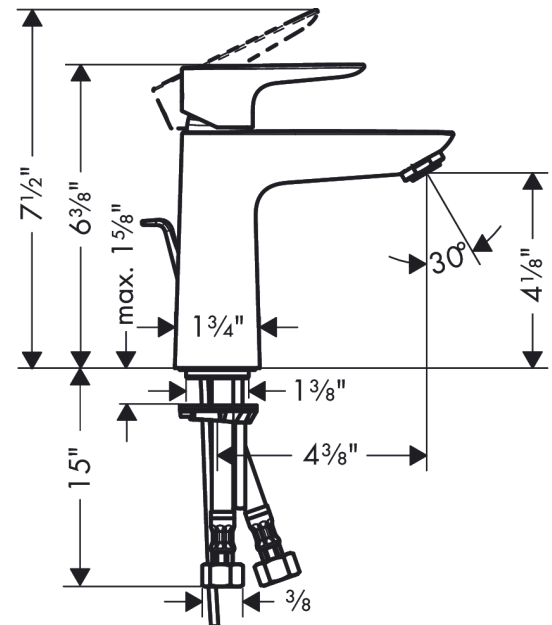

Talis E
Single-Hole Faucet 110 with Pop-Up Drain, 1.2 GPM
 Finish: **Chrome** Part no. : **71710001**

Description

Features

- Handle design: lever handle
- Spray type: Aerated spray
- Maximum flow rate : 1.2 GPM
- Ceramic cartridge
- Pop-Up Drain

Item details

List Price \$ 351.00

Technology

Compliance / Sustainability

Product image

Scale drawing

Talis E
Single-Hole Faucet 110 with Pop-Up Drain, 1.2 GPM
 Finish: **Chrome** Part no. : **71710001**

Exploded drawing

Year of production: >10/16

Talis E
Single-Hole Faucet 110 with Pop-Up Drain, 1.2 GPM
 Finish: **Chrome** Part no. : **71710001**

Spare parts list

Year of production: >10/16

Pos.	Description	Part no.	Price	PU
1	handle	92687000	-	1
2	screw cover	95704000	-	1
3	flange	92625000	-	1
4	nut	92689000	-	1
5	O-ring 25x1,5	98146000	-	1
6	O-ring 27x1,5	92527000	-	1
7	cartridge, assy	95973001	-	1
8	seal	98865000	-	1
9	adapter for cartridge	92628000	-	1
10	adapter for cartridge	98866000	-	1
11	O-ring 23x2	98398000	-	1
12	aerator M24x1 (4,5 l/min)	92877000	-	1
13	screw M8 x 68	97736000	-	1
14	seal Ø 42	98722000	-	1
15	fixing set	96016000	-	1
16	connection hose 18½" M8x0,75 3/8"	96321001	-	1
17	O-ring 7x1,5	98422000	-	1
18	pull rod	96657000	-	1