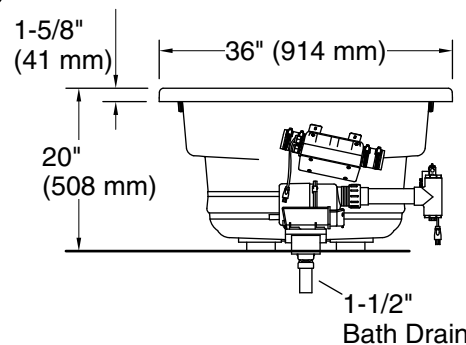

See website for detailed warranty information.

**Available Colors/Finishes**

*Color tiles intended for reference only.*

Color	Code	Description
	0	White
	96	Biscuit

**Mariposa®**  
 60" x 36" drop-in Heated BubbleMassage™ air bath  
 with Bask® heated surface  
**K-1239-GHW**

No change in measurements if connected with drain illustrated. (K-7166AF)

**Blower Motor Access**  
 30" (762 mm) W x 15" (381 mm) H Min

**Required Electrical Service**

Two dedicated circuits required, protected with Class A Ground-Fault Circuit-Interrupter (GFCI). Outside North America, this device may be known as a Residual Current Device (RCD).

Blower, Heated Surface:	120 V, 15 A, 60 Hz
Air bath:	120 V, 15 A, 60 Hz

**Technical Information**

All product dimensions are nominal.

Drain location:	Reversible
Basin area, bottom:	45" x 20-7/8" (1144 mm x 531 mm)
Basin area, top:	56" x 26-1/16" (1422 mm x 662 mm)
Weight:	112 lbs (50.8 kg)
Minimum floor load:	56 lbs/ft² (273.4 kg/m²)
Water depth:	13-11/16" (347 mm)
Water capacity:	63 gal (238.5 L)
Cutout:	Drop-in, 58" x 34" (1473 mm x 864 mm)
Electrical component rating:	Blower: 120 V, 10 A, 60 Hz Heated Surface: 120 V, 0.5 A, 60 Hz, 65