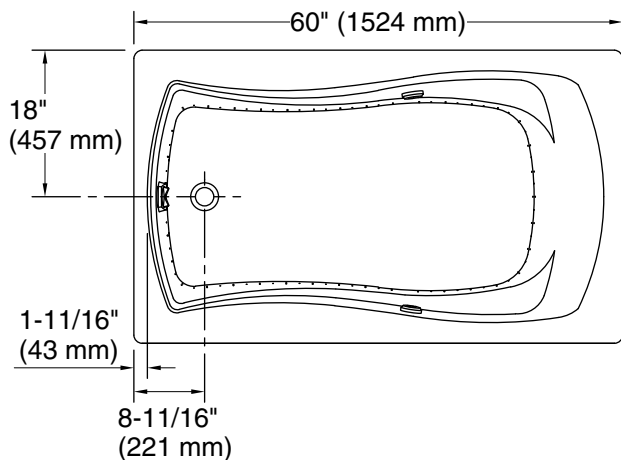

See website for detailed warranty information.

**Available Colors/Finishes**

*Color tiles intended for reference only.*

Color	Code	Description
	0	White
	96	Biscuit

**Mariposa®**  
 60" x 36" drop-in Heated BubbleMassage™ air bath  
 with Bask® heated surface  
**K-1239-GHW**

Blower, Heated Surface:	120 V, 15 A, 60 Hz
Air bath:	120 V, 15 A, 60 Hz

**Technical Information**

All product dimensions are nominal.

Drain location:	Reversible
Basin area, bottom:	45" x 20-7/8" (1144 mm x 531 mm)
Basin area, top:	56" x 26-1/16" (1422 mm x 662 mm)
Weight:	112 lbs (50.8 kg)
Minimum floor load:	56 lbs/ft² (273.4 kg/m²)
Water depth:	13-11/16" (347 mm)
Water capacity:	63 gal (238.5 L)
Cutout:	Drop-in, 58" x 34" (1473 mm x 864 mm)
Electrical component rating:	Blower: 120 V, 10 A, 60 Hz Heated Surface: 120 V, 0.5 A, 60 Hz, 65