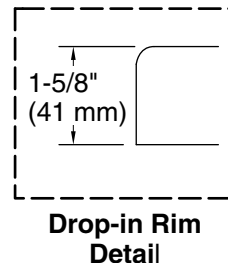

No change in measurements if connected with drain illustrated. (K-7166AF)