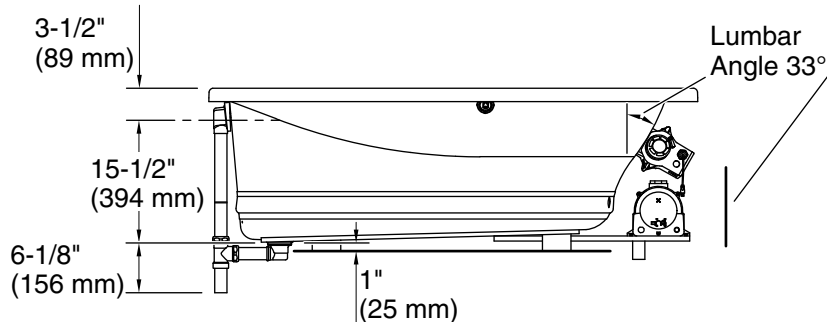

Required Electrical Service

Two dedicated circuits required, protected with Class A Ground-Fault Circuit-Interrupter (GFCI). Outside North America, this device may be known as a Residual Current Device (RCD).

Blower, Heated Surface:	120 V, 15 A, 60 Hz
Air bath:	120 V, 15 A, 60 Hz

Technical Information

All product dimensions are nominal.

Drain location:	Reversible
Basin area, bottom:	45" x 20-7/8" (1144 mm x 531 mm)
Basin area, top:	56" x 26-1/16" (1422 mm x 662 mm)
Weight:	112 lbs (50.8 kg)
Minimum floor load:	56 lbs/ft² (273.4 kg/m²)
Water depth:	13-11/16" (347 mm)
Water capacity:	63 gal (238.5 L)
Cutout:	Drop-in, 58" x 34" (1473 mm x 864 mm)
Electrical component rating:	Blower: 120 V, 10 A, 60 Hz Heated Surface: 120 V, 0.5 A, 60 Hz, 65

Notes

- Measure your actual product for rough-in details.
- Install this product according to the installation instructions.
- The hot water supply should be 70% of the capacity of the bath or greater. Installations will vary.
- Remote blower installation kit K-1446 is available for relocating the blower. Provide access for servicing the blower.
- Do not relocate or alter the PVC tee or coiled flexible tubing connected to the blower. Follow the blower relocation instructions exactly.

1-800-4KOHLER (1-800-456-4537)

Kohler Co. reserves the right to make revisions without notice to product specifications.

For the most current Specification Sheet, go to www.kohler.com USA or www.kohler.ca Canada

2-27-2024 20:05 - US