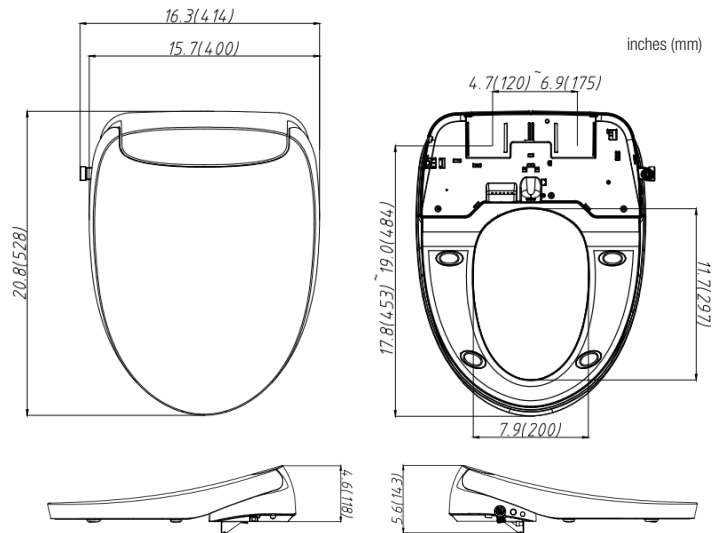

HAVEN 5000™ HV5000E

SMART BIDET TOILET SEAT

FEATURES:

- Auto Open/Close
- Heated Seat
- UV Sterilization
- Wireless Remote
- Low Profile Design
- Unlimited Warm Water
- Luxury Bidet Settings
- Warm Air Dryer
- Adjustable Water Temperature
- Adjustable Seat Temperature
- Adjustable Dryer Temperature
- Night Light
- Stainless Steel Nozzle
- Sittable Lid (200lbs)

SPECIFICATIONS:

- Size:** Elongated
- Material:** ABS Resin
- Style:** Closed Front with Cover
- Ring Bumpers:** Four
- Hinges:** Plastic
- Hardware:** Plastic
- Power Rating:** AC 120V, 60 Hz, 1050W, 8.75 amps *
- Water Temp Range:** Up to 102.2°F
- Power Cord Length:** 48"
- Bidet Water Hose Length:** 17.25"
- Power Requirement:** GFCI Outlet