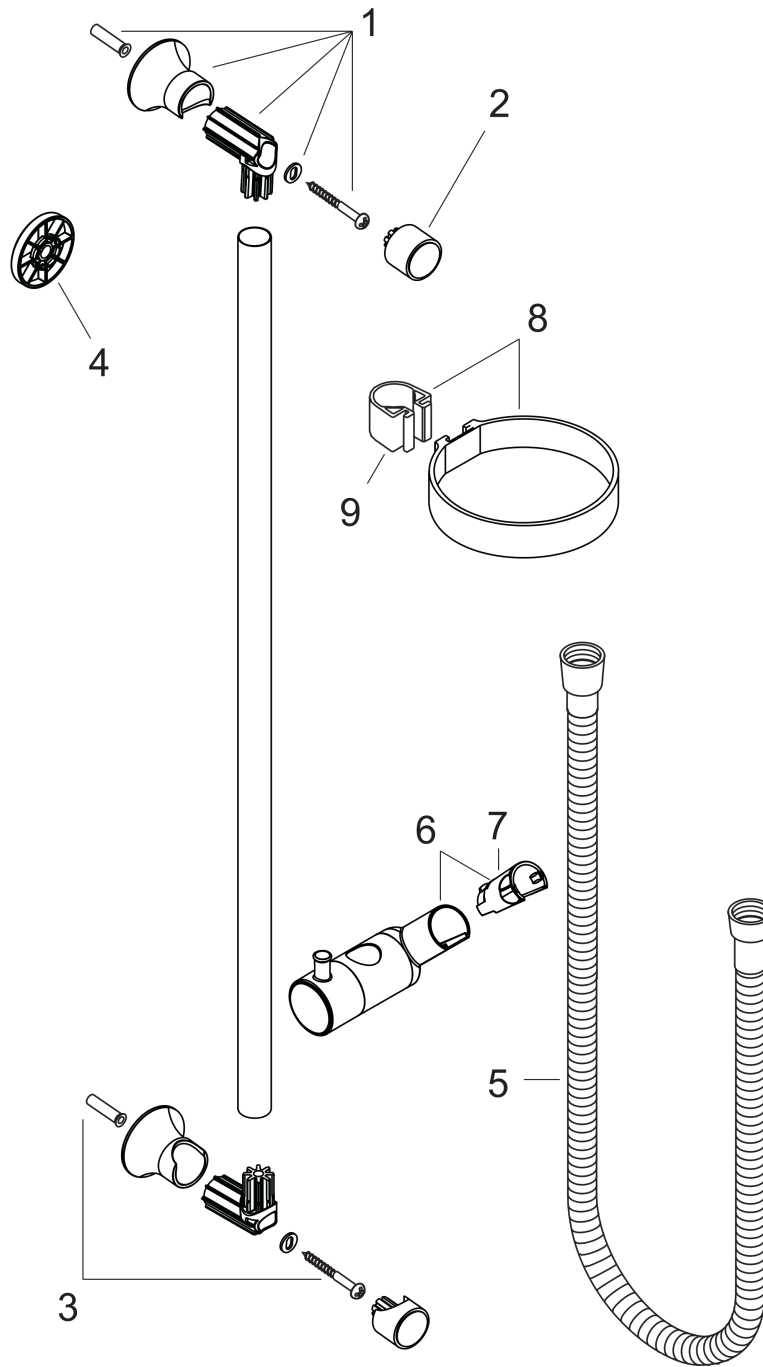

Unica
Wallbar Classic, 24"
Finishes : **chrome** Part no. : **27617000**

Exploded drawing

Year of production: >04/08

Unica
Wallbar Classic, 24"
 Finishes : **chrome** Part no. : **27617000**

Spare parts list

Year of production: >04/08

Pos.	Description	Part no.	Price	PU
1	wall support	95171000	-	1
2	cover	95129000	-	1
3	mounting set	96179000	-	1
4	tile-matching-disk	98992000	-	1
5	shower hose Sensoflex 1,60 m	28136000	-	1
6	support, assy	95172000	-	1
7	guide	98918000	-	1
8	shelf Casetta	28678000	-	1
9	clip for Casetta, Ø 22 mm	96189000	-	1
a	seal	98058000	-	1