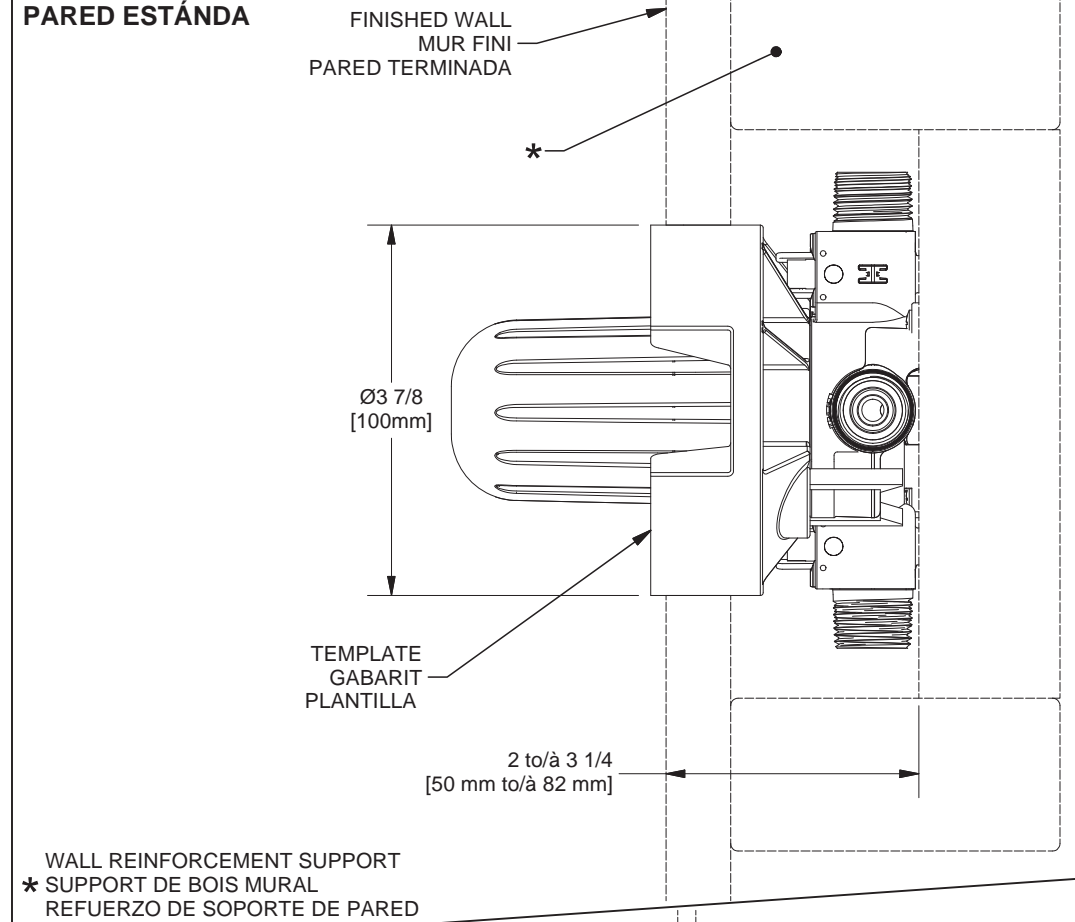

Installation guide / Guide d'installation / Guía de instalación

**STANDARD WALL
MUR STANDARD
PARED ESTÁNDAR**

Before beginning the installation:

Read all instructions.
Purge the water supply system before connecting it to the faucet.