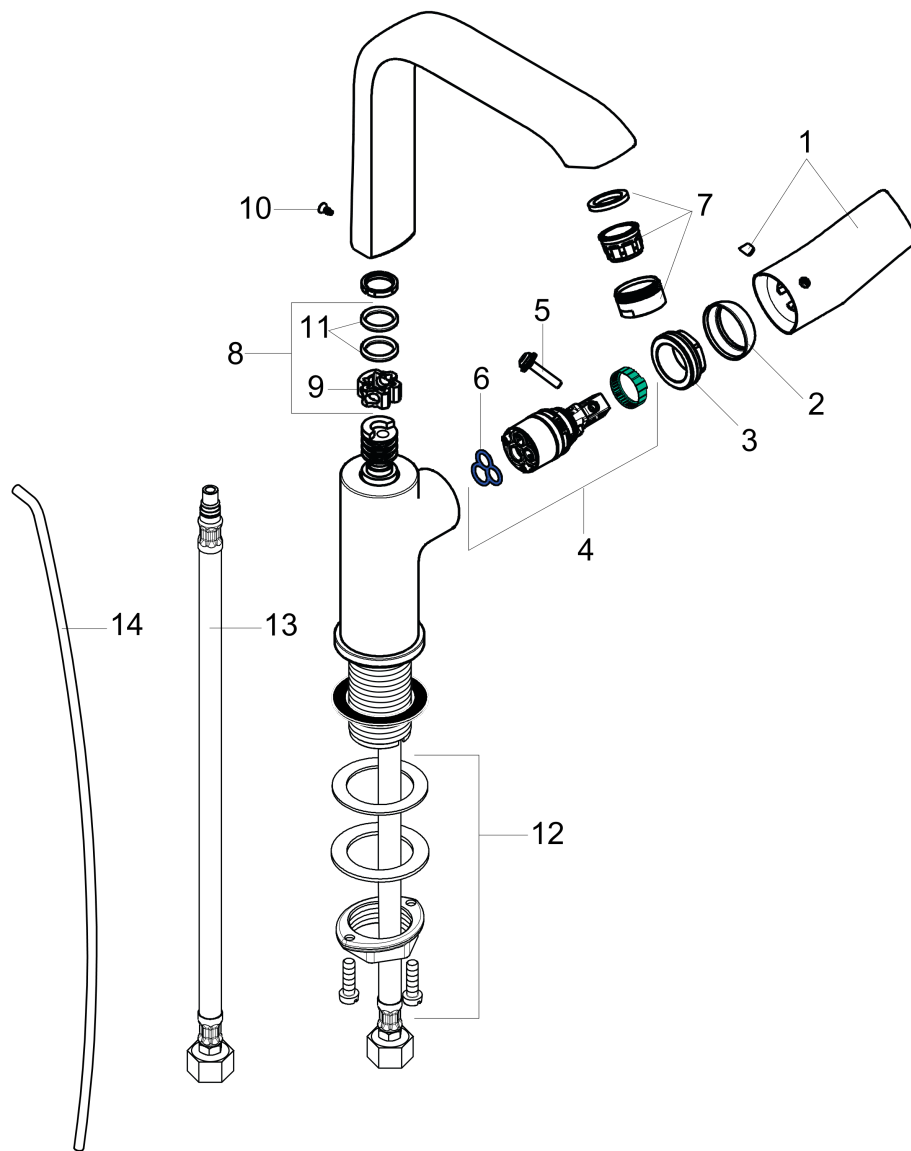

Metris
Metris 230 Single-Hole Faucet
Finishes : **chrome** Part no. : **31087001**

Exploded drawing

Year of production: >07/16

Metris
Metris 230 Single-Hole Faucet

 Finishes : **chrome** Part no. : **31087001**

Spare parts list

Year of production: >07/16

Pos.	Description	Part no.	Price	PU
1	handle	95761000	-	1
2	flange	95493000	-	1
3	nut	95178000	-	1
4	cartridge, assy	95973001	-	1
5	locking screw for handle	95140000	-	1
6	seal	98865000	-	1
7	aerator M24x1 (4,5 l/min)	92877000	-	1
8	sealing set	92646000	-	1
9	axialring	97558000	-	1
10	screw	97662000	-	1
11	O-Ring 14x2,5	98189000	-	1
12	fixing set (Ø 32)	13961000	-	1
13	connection hose 18½" M8x0,75 3/8"	96321001	-	1
14	pull rod	96657000	-	1
a	pop up waste	88509000	-	1
b	screw cover	96338000	-	1