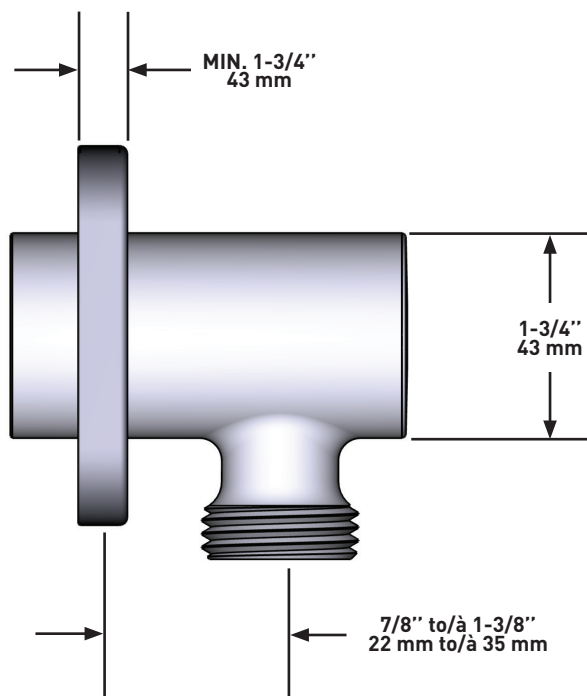

SPECIFICATIONS

DESCRIPTION

- Adjustable depth
- ½ outlet male
- ½ NPT inlet female

WARRANTY

- Most products or parts carry "Limited Warranties" against manufacturing defects. For US customers please visit houseofrohl.com/support and for Canadian customers please visit houseofrohl.ca/support for complete product and finish warranty.

Elbow supply

MODELS: 772

For warranty or additional information, contact:

US Customers

U.S.A.
houseofrohl.com/support
1-800-777-9762

QUEBEC / MARITIMES / WESTERN CANADA
QUÉBEC / MARITIMES / OUEST CANADIEN
QUEBEC / MARITIMOS / CANADA OCCIDENTAL
houseofrohl.ca/support
1-866-473-8442

Canadian Customers

ONTARIO
houseofrohl.ca/support
1-800-287-5354