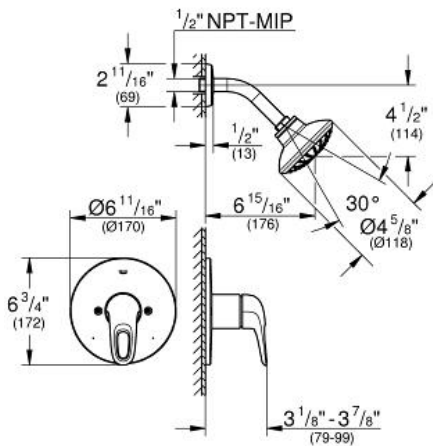

EUROSTYLE Pressure Balance Valve Bathtub/ Shower Combo Faucet

MODEL # 35060003

Pure Freude
an Wasser

GROHE

Product Description:

EUROSTYLE

Pressure Balance Valve Bathtub/Shower Combo Faucet

Standard Specification:

- Consisting of:
- Pressure Balance Valve (19 989)
- Without concealed body
- Final installation set for:
- For use with GrohSafe Universal Pressure Balance Rough-In Valve (35 015 000)
- Shower head: Euphoria 110 Mono, 1 spray, 2.0 gpm (27 810)
- Shower arm
- **GROHE StarLight** chrome finish