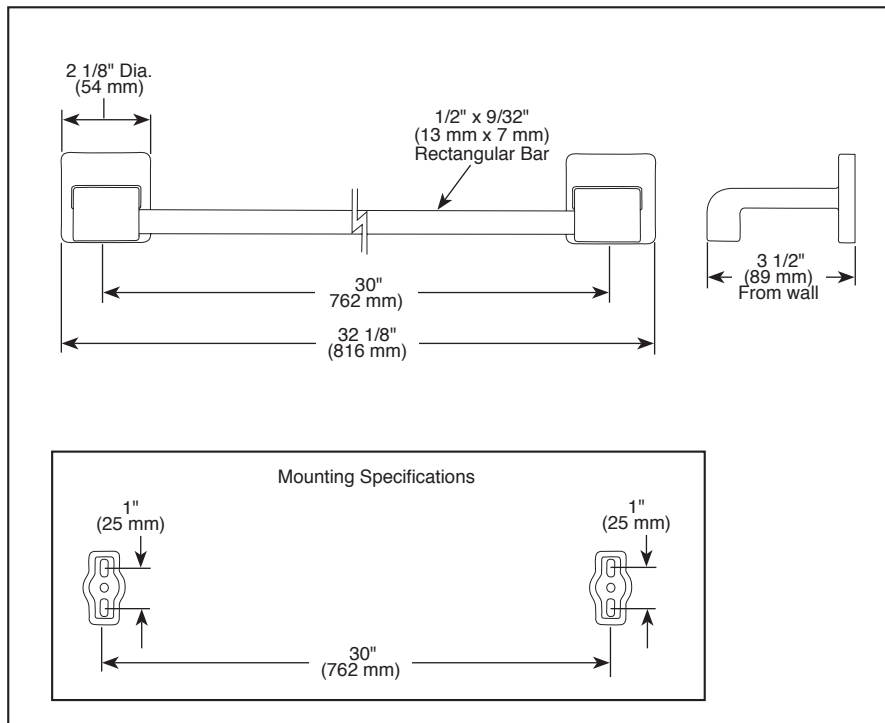

ACCESSORIES

- Arzo® Bath Collection
- 30" Towel Bar

Submitted Model No.: _____

Specific Features: _____

▲ Designate Proper Finish Suffix

STANDARD SPECIFICATIONS:

- Wood blocking is preferable behind all wall surfaces. If wood blocking is not available, the following fasteners are suggested: Tile/Masonry-Plastic or lead Anchors Plaster/drywall-Toggle bolts.
- Mounting hardware and mounting template included with product.