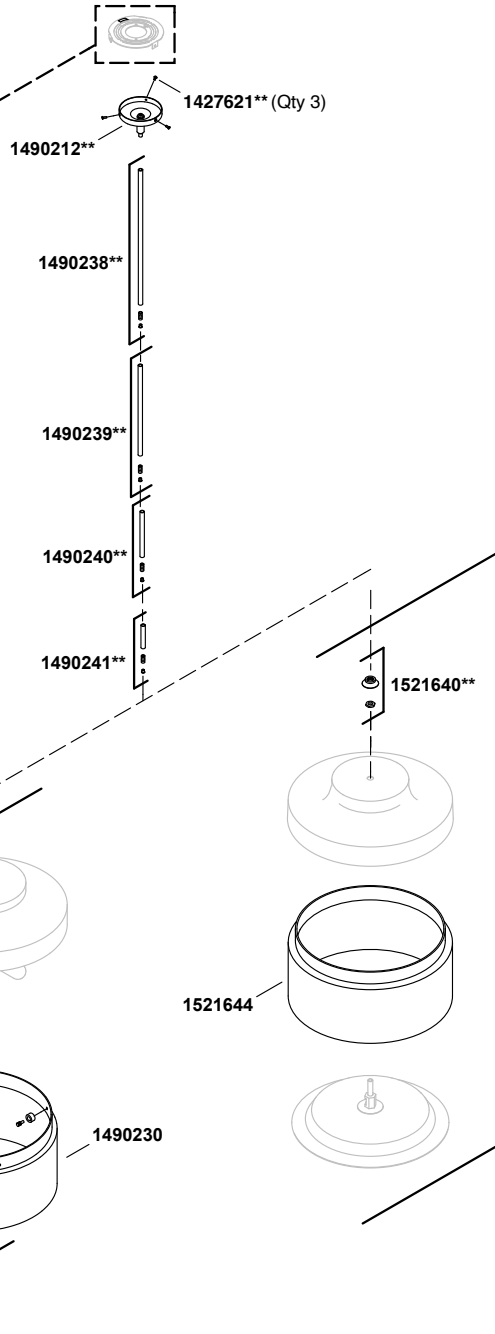

# Purist® 18" pendant

18" pendant  
K-27266-PE04

**Original Lighting Version**  
For model manufactured before August 2023  
(for model with date label, see Current Lighting Version)

# Purist® 18" pendant

18" pendant  
K-27266-PE04

Manufacturing date label:

**Original Lighting Version**  
For model manufactured before August 2023  
(for model with date label, see Current Lighting Version)

# Purist® 18" pendant

18" pendant  
K-27266-PE04

Manufacturing date label:

**Current Lighting Version**  
For model manufactured from August 2023  
(for model without date label, see Original Lighting Version)