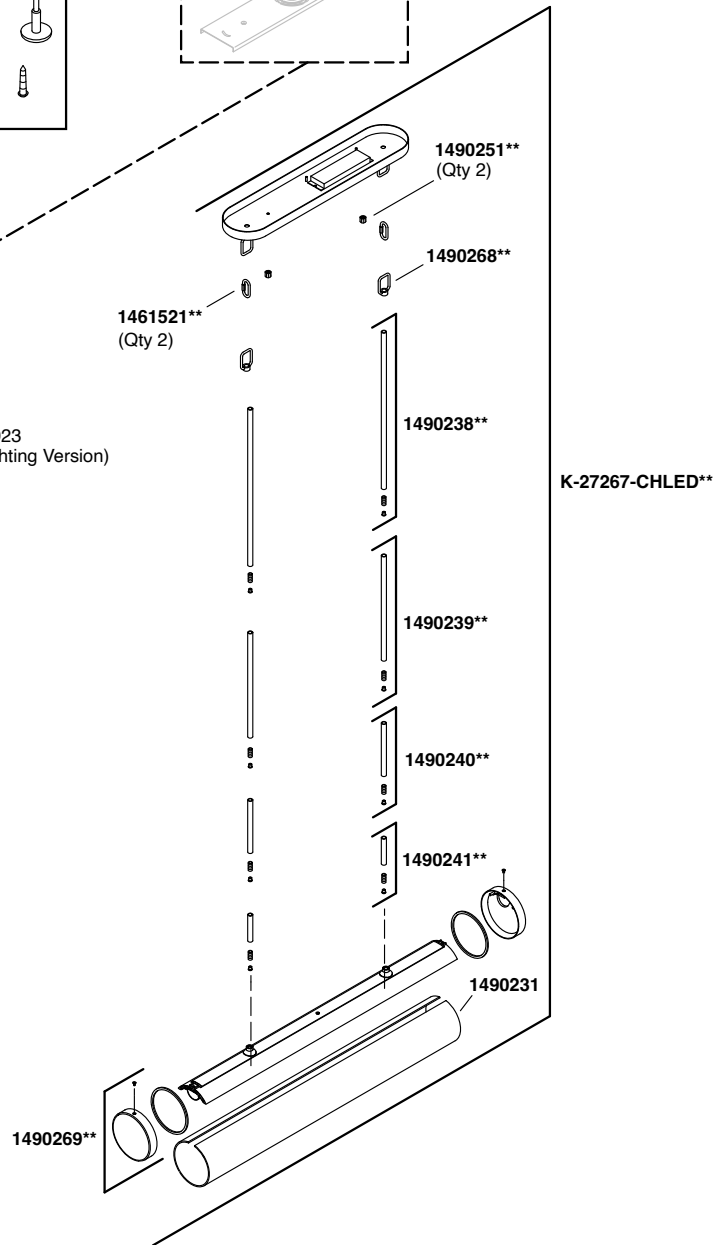

# Purist® 18" pendant

18" pendant  
K-27266-PE04

**Original Lighting Version**  
For model manufactured before August 2023  
(for model with date label, see Current Lighting Version)

# Purist® 18" pendant

18" pendant  
K-27266-PE04

Manufacturing date label:

**Original Lighting Version**  
For model manufactured before August 2023  
(for model with date label, see Current Lighting Version)

# Purist® 18" pendant

18" pendant  
K-27266-PE04

Manufacturing date label:

**Current Lighting Version**  
For model manufactured from August 2023  
(for model without date label, see Original Lighting Version)