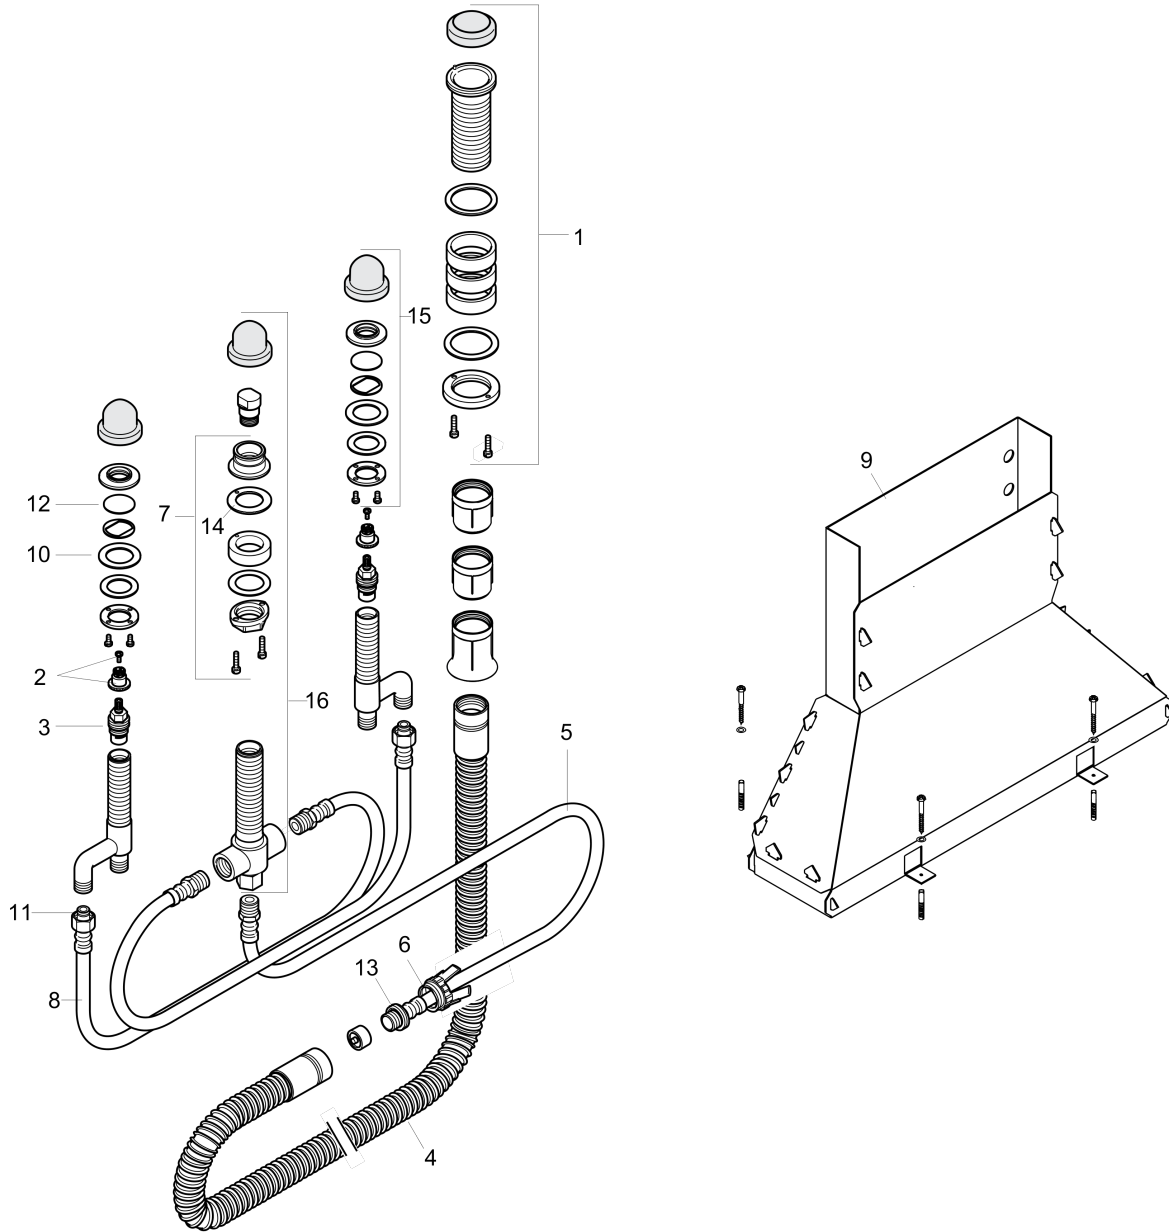

Rough, 4-Hole Roman Tub Set

Finishes : n.a. Part no. : 13444181

Description

Features

- 1/2" NPT
- 90° ceramic valves

Item details

Compliance

Product image

Scale drawing

Rough, 4-Hole Roman Tub Set
Finishes : n.a. Part no. : 13444181

Exploded drawing

Year of production: >06/04

Rough, 4-Hole Roman Tub Set
 Finishes : n.a. Part no. : 13444181

Spare parts list

Year of production: >06/04

Pos.	Description	Part no.	Price	PU
1	fixing set for Secuflex	96072000	-	1
2	handle fixing set	94184000	-	1
3	shut off unit right closing	94009000	-	1
4	Secuflex hose 2,25 m	94108000	-	1
5	pressure hose	94174000	-	1
6	expended nut for Secuflex	96074000	-	1
7	fixing set for 4 hole bath mixer spout	96080000	-	1
8	pressure hose	96565000	-	1
9	Secuflexbox	28389000	-	1
10	lever collar	97548000	-	1
11	O-ring 11x2	98127000	-	1
12	O-ring 40x3	92634000	-	1
13	O-ring 27x2,5	98149000	-	1
14	seal	92582000	-	1
15	fixing set for shut off unit	96078000	-	1
16	selector housing	96125000	-	1