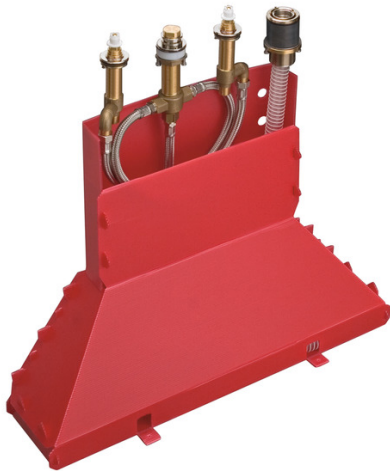

Rough, 4-Hole Roman Tub Set

Finishes : n.a. Part no. : 13444181

Description

Features

- 1/2" NPT
- 90° ceramic valves

Item details

Compliance

Product image

Scale drawing

Rough, 4-Hole Roman Tub Set
Finishes : n.a. Part no. : 13444181

Exploded drawing

Year of production: >06/04

Rough, 4-Hole Roman Tub Set
 Finishes : n.a. Part no. : 13444181

Spare parts list

Year of production: >06/04

Pos.	Description	Part no.	Price	PU
1	fixing set for Secuflex	96072000	-	1
2	handle fixing set	94184000	-	1
3	shut off unit right closing	94009000	-	1
4	Secuflex hose 2,25 m	94108000	-	1
5	pressure hose	94174000	-	1
6	expended nut for Secuflex	96074000	-	1
7	fixing set for 4 hole bath mixer spout	96080000	-	1
8	pressure hose	96565000	-	1
9	Secuflexbox	28389000	-	1
10	lever collar	97548000	-	1
11	O-ring 11x2	98127000	-	1
12	O-ring 40x3	92634000	-	1
13	O-ring 27x2,5	98149000	-	1
14	seal	92582000	-	1
15	fixing set for shut off unit	96078000	-	1
16	selector housing	96125000	-	1