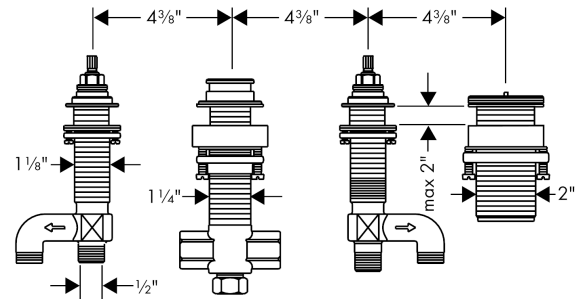

Rough, 4-Hole Roman Tub Set

Finishes : n.a. Part no. : 13444181

Description

Features

- 1/2" NPT
- 90° ceramic valves

Item details

Compliance

Product image

Scale drawing

Rough, 4-Hole Roman Tub Set
Finishes : n.a. Part no. : 13444181

Exploded drawing

Year of production: >06/04

Rough, 4-Hole Roman Tub Set
 Finishes : n.a. Part no. : 13444181

Spare parts list

Year of production: >06/04

Pos.	Description	Part no.	Price	PU
1	fixing set for Secuflex	96072000	-	1
2	handle fixing set	94184000	-	1
3	shut off unit right closing	94009000	-	1
4	Secuflex hose 2,25 m	94108000	-	1
5	pressure hose	94174000	-	1
6	expended nut for Secuflex	96074000	-	1
7	fixing set for 4 hole bath mixer spout	96080000	-	1
8	pressure hose	96565000	-	1
9	Secuflexbox	28389000	-	1
10	lever collar	97548000	-	1
11	O-ring 11x2	98127000	-	1
12	O-ring 40x3	92634000	-	1
13	O-ring 27x2,5	98149000	-	1
14	seal	92582000	-	1
15	fixing set for shut off unit	96078000	-	1
16	selector housing	96125000	-	1