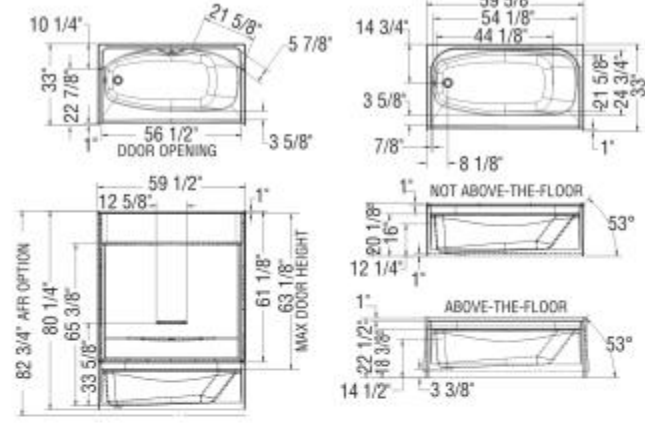

KDTS 3260 AcrylX Alcove Four-Piece Tub Shower

Model number:

145012-000-002-095

Dimensions: 59.375" x 32" x 79.25"

Installation: Alcove

Material: AcrylX™ Applied Acrylic

Standard Features:

- Model Size: 59.375 L in. X 32 W in. X 79.25 H in.
- AcrylX high gloss finish for improved durability
- Smooth walls for a modern and easy to maintain look
- 4 piece construction for easy handling and installation
- Innovative PIN system to lock the pieces in place and ease the installation
- Convenient storage for all bath essentials with a large top shelf and a towel bar

Model number:

145012-000-002-095

Dimensions: 59.375" x 32" x 79.25"

Installation: Alcove

Material: AcrylX™ Applied Acrylic

STANDARD

REINFORCEMENT BACKING

Dimensions

59 1/2 x 32 x 79 1/4 In.
(1508 x 813 x 2013 mm)

Water Capacity

39 gallons - 148 liters

Weight

175 lbs - 79 kg

Deep Sump Height

14.375 In. - 365 mm

Drain location:

Left

Right

GRAB BARS

All dimensions are approximate. Structure measurements must be verified against the unit to ensure proper fit.

Project: _____

Contractor: _____

Representative: _____

Date: _____