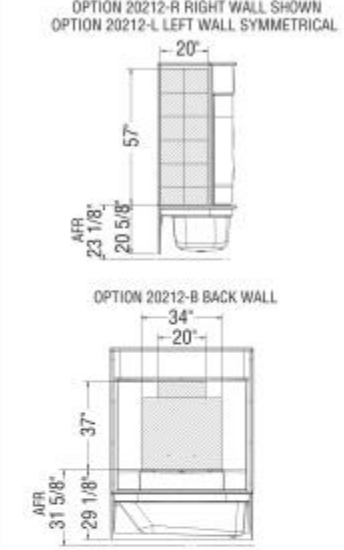

KDTS 3260 AcrylX Alcove Four-Piece Tub Shower

Model number:

145012-000-002-095

Dimensions: 59.375" x 32" x 79.25"

Installation: Alcove

Material: AcrylX™ Applied Acrylic

Standard Features:

- Model Size: 59.375 L in. X 32 W in. X 79.25 H in.
- AcrylX high gloss finish for improved durability
- Smooth walls for a modern and easy to maintain look
- 4 piece construction for easy handling and installation
- Innovative PIN system to lock the pieces in place and ease the installation
- Convenient storage for all bath essentials with a large top shelf and a towel bar

Model number:

145012-000-002-095

Dimensions: 59.375" x 32" x 79.25"

Installation: Alcove

Material: AcrylX™ Applied Acrylic

STANDARD

REINFORCEMENT BACKING

Dimensions

59 1/2 x 32 x 79 1/4 In.
(1508 x 813 x 2013 mm)

Water Capacity

39 gallons - 148 liters

Weight

175 lbs - 79 kg

Deep Sump Height

14.375 In. - 365 mm

Drain location:

Left

Right

GRAB BARS

All dimensions are approximate. Structure measurements must be verified against the unit to ensure proper fit.

Project: _____

Contractor: _____

Representative: _____

Date: _____