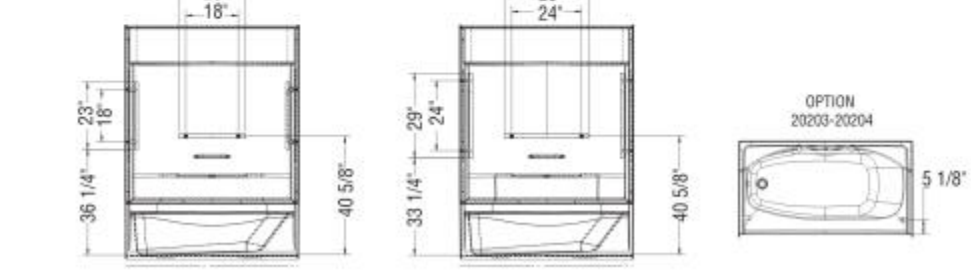

KDTS 3260 AcrylX Alcove Four-Piece Tub Shower

Model number:

145012-000-002-095

Dimensions: 59.375" x 32" x 79.25"

Installation: Alcove

Material: AcrylX™ Applied Acrylic

Standard Features:

- Model Size: 59.375 L in. X 32 W in. X 79.25 H in.
- AcrylX high gloss finish for improved durability
- Smooth walls for a modern and easy to maintain look
- 4 piece construction for easy handling and installation
- Innovative PIN system to lock the pieces in place and ease the installation
- Convenient storage for all bath essentials with a large top shelf and a towel bar

Model number:

145012-000-002-095

Dimensions: 59.375" x 32" x 79.25"

Installation: Alcove

Material: AcrylX™ Applied Acrylic

STANDARD

REINFORCEMENT BACKING

Dimensions

59 1/2 x 32 x 79 1/4 In.
(1508 x 813 x 2013 mm)

Water Capacity

39 gallons - 148 liters

Weight

175 lbs - 79 kg

Deep Sump Height

14.375 In. - 365 mm

Drain location:

Left

Right

GRAB BARS

All dimensions are approximate. Structure measurements must be verified against the unit to ensure proper fit.

Project: _____

Contractor: _____

Representative: _____

Date: _____